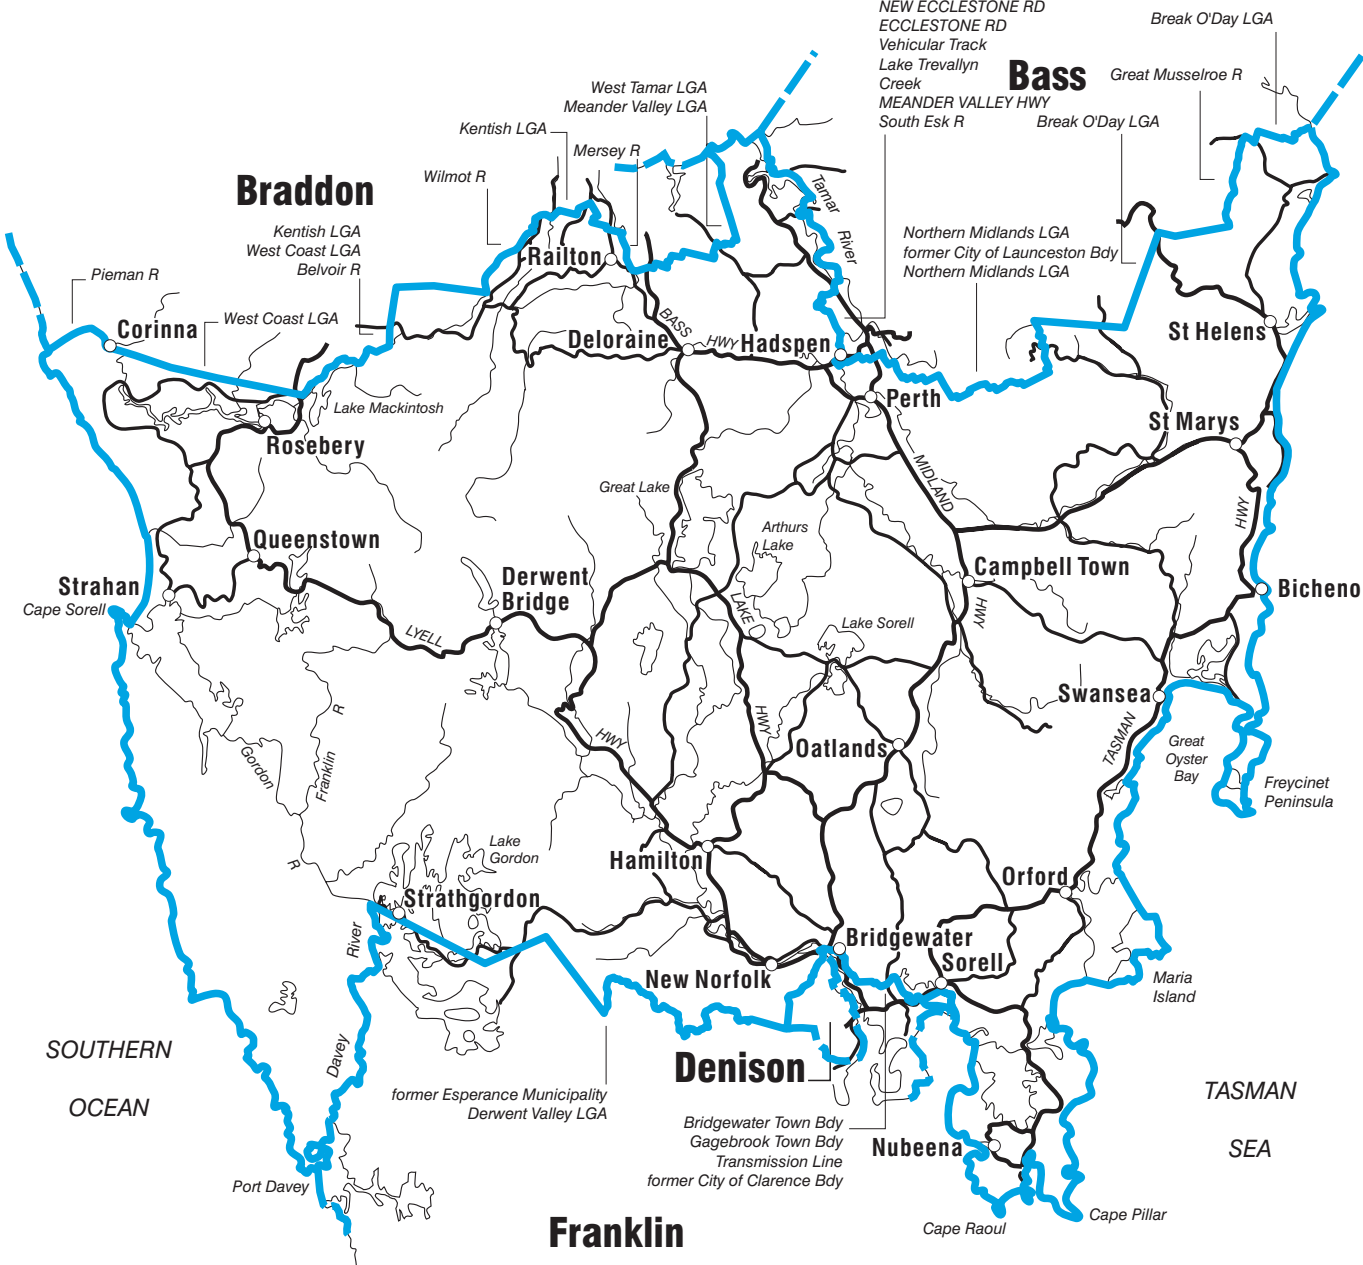

COMMONWEALTH ELECTORAL DIVISION OF LYONS

Muddy Ck
Transmission Line
BRIDGENORTH RD
Muddy Ck
Cormiston Ck
Vehicular Track
NEW ECCLESTONE RD
ECCLESTONE RD
Vehicular Track
Lake Trevallyn
Creek
MEANDER VALLEY HWY
South Esk R

Divisional boundary 
 Adjoining divisional boundary 
 Division area 40 604 sq km