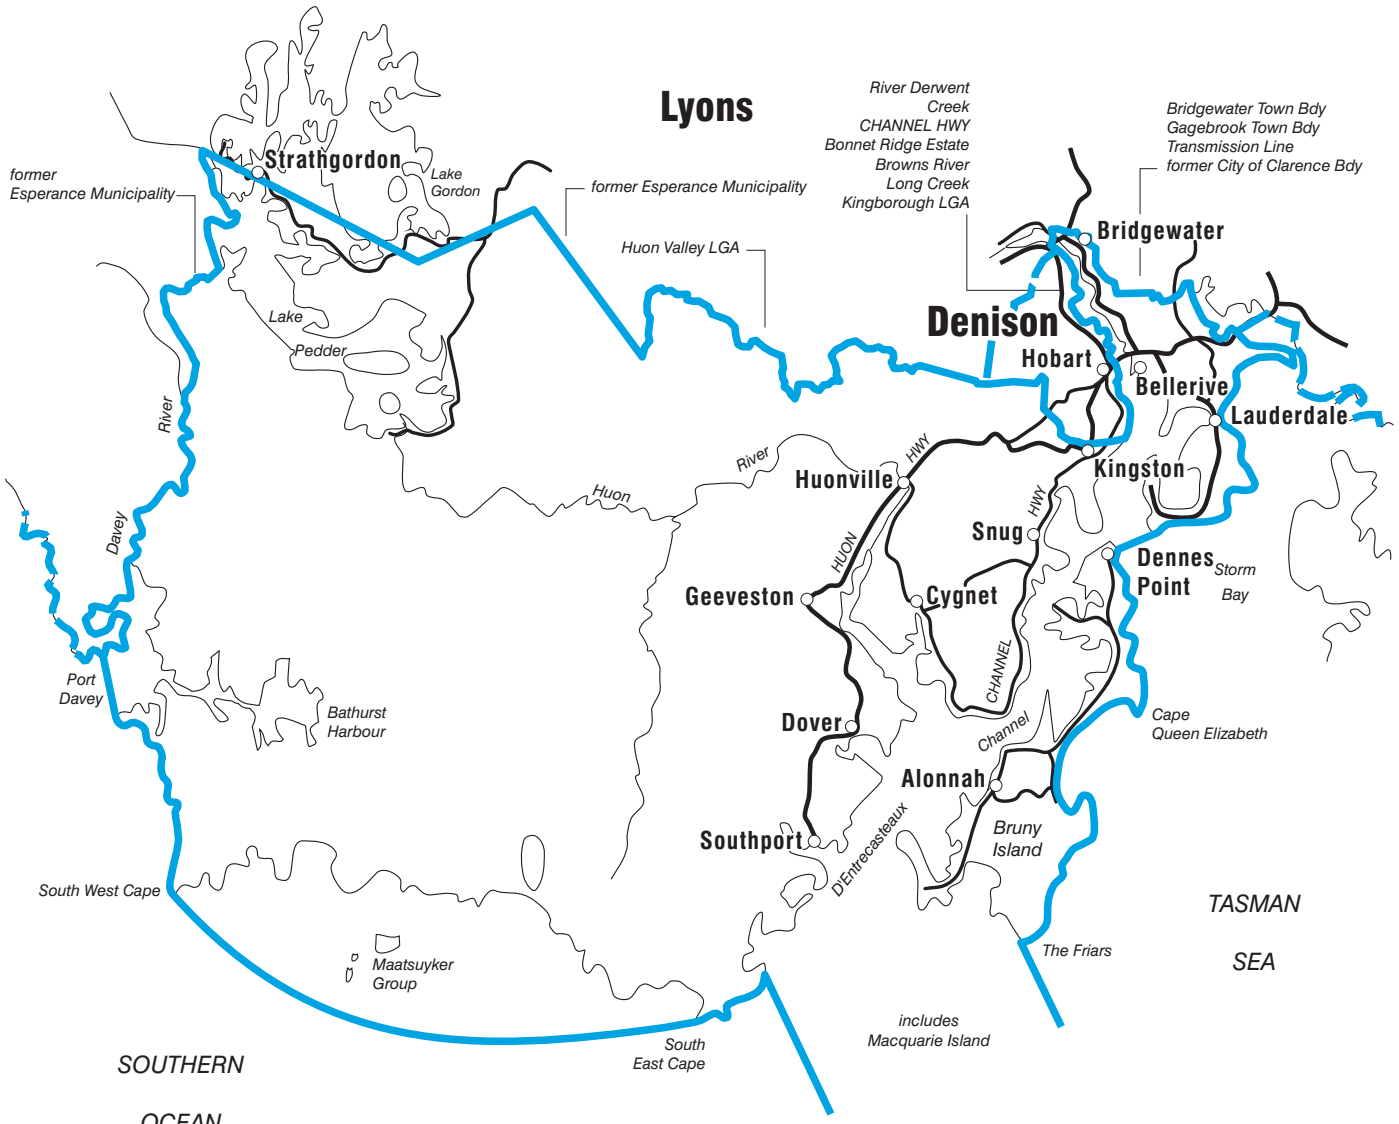

COMMONWEALTH ELECTORAL DIVISION OF FRANKLIN

Divisional boundary ———
 Adjoining divisional boundary - - -
 Division area 7 933 sq km