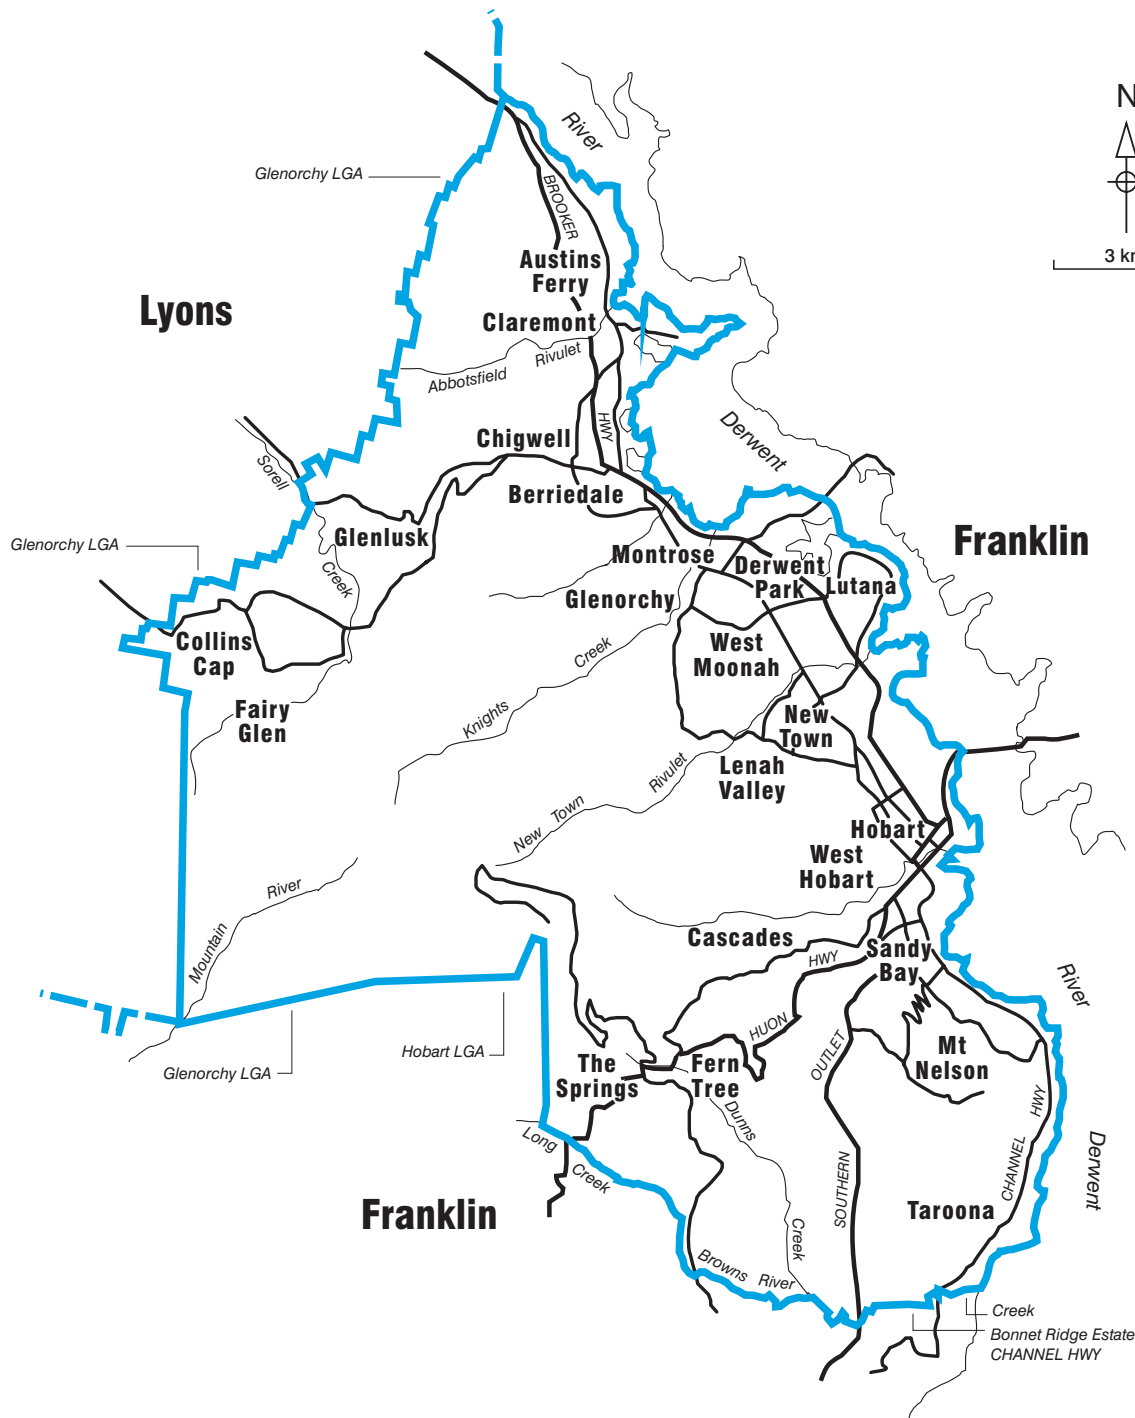

COMMONWEALTH ELECTORAL DIVISION OF

# DENISON

Divisional boundary ———  
 Adjoining divisional boundary - - - - -  
 Division area 221 sq km