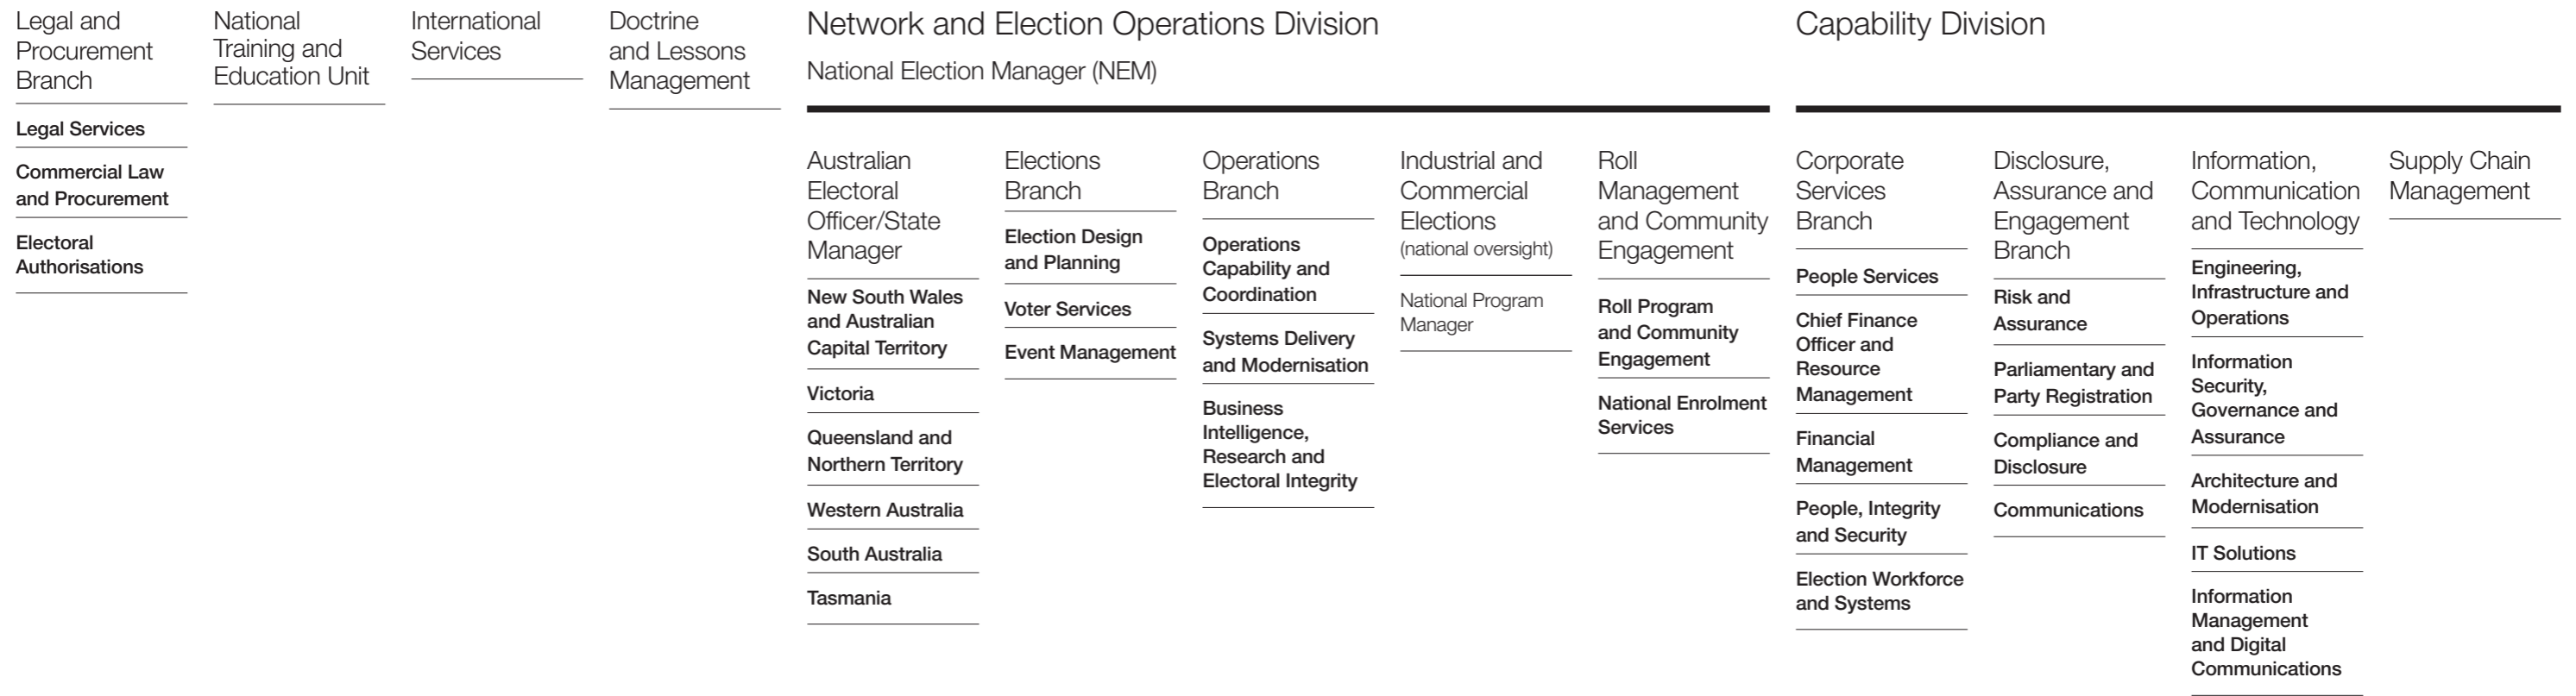

AEC Organisation Chart

February 2018

Electoral Commissioner

Deputy Electoral Commissioner

Australian Electoral Commission (the Commission)
 Chairperson
 Non-judicial member
 Electoral Commissioner