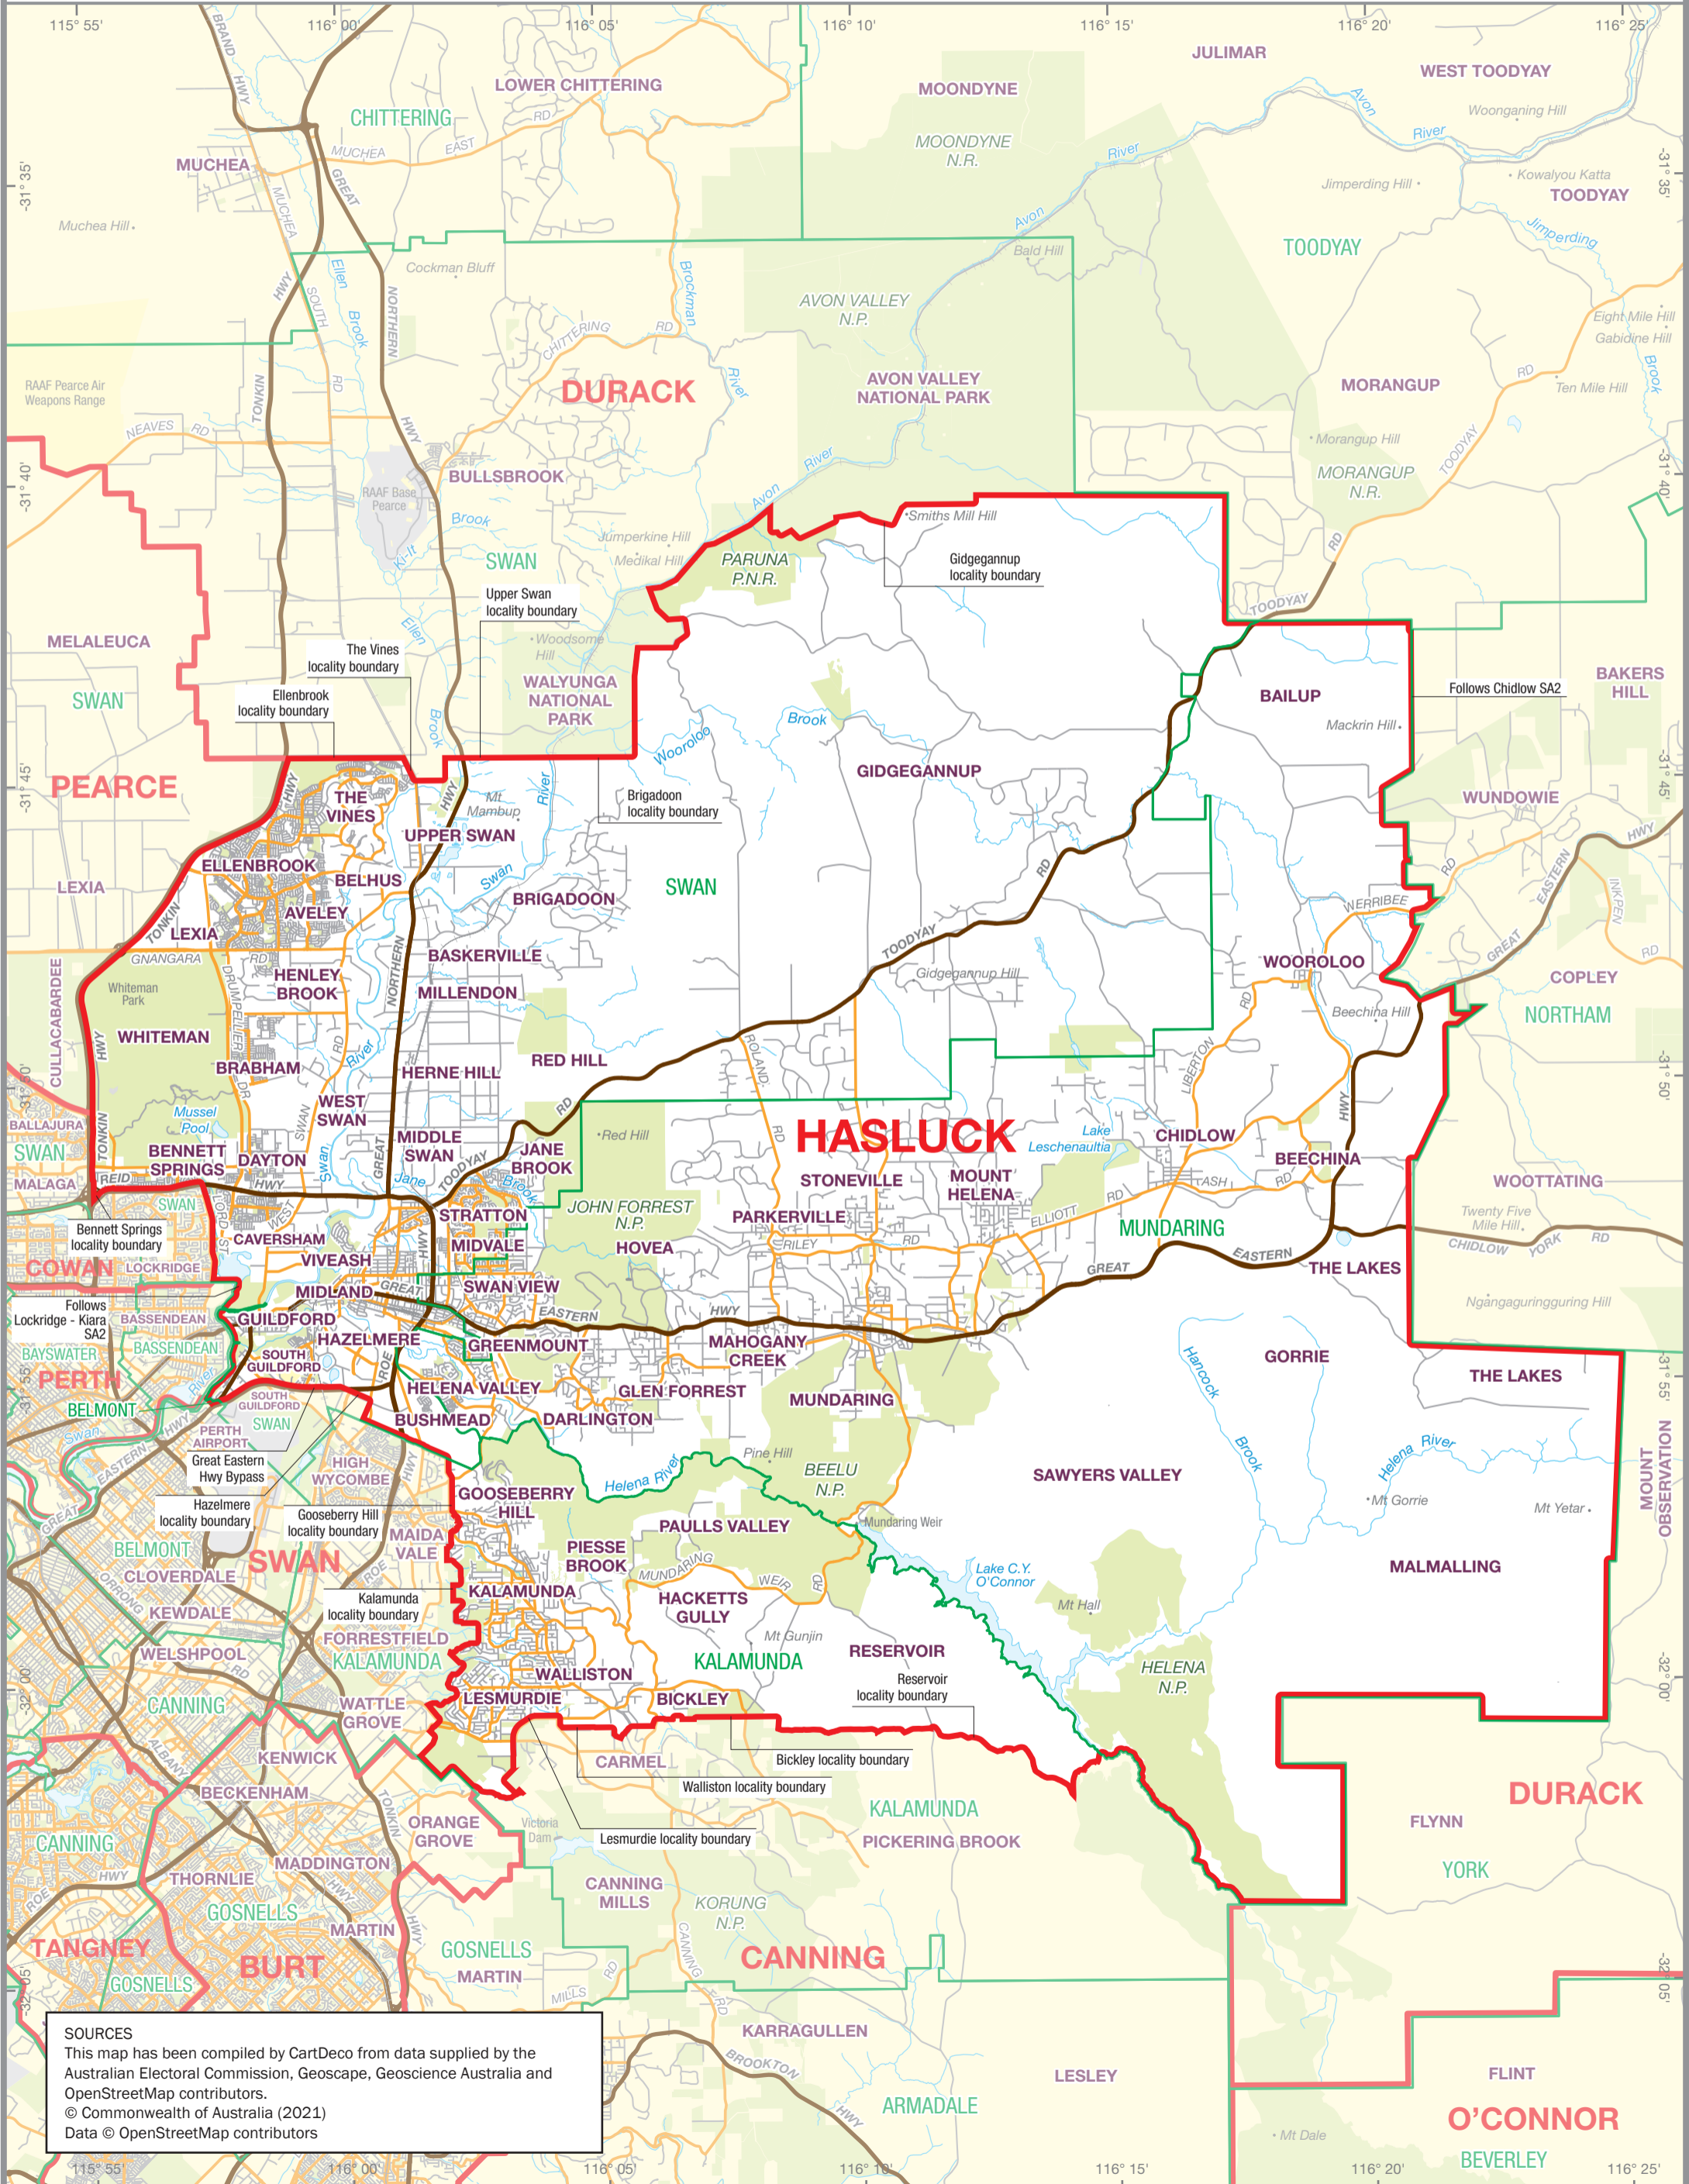

August 2021  
**MAP OF THE COMMONWEALTH  
 ELECTORAL DIVISION OF  
 HASLUCK**

Name and Boundary of  
 Electoral Division  
 Names and Boundaries of  
 adjoining Electoral Divisions  
 Names and Boundaries of  
 Local Government Areas (2021)

**HASLUCK**  
**DURACK**  
**MUNDARING**

**SOURCES**  
 This map has been compiled by CartDeco from data supplied by the Australian Electoral Commission, Geoscape, Geoscience Australia and OpenStreetMap contributors.  
 © Commonwealth of Australia (2021)  
 Data © OpenStreetMap contributors