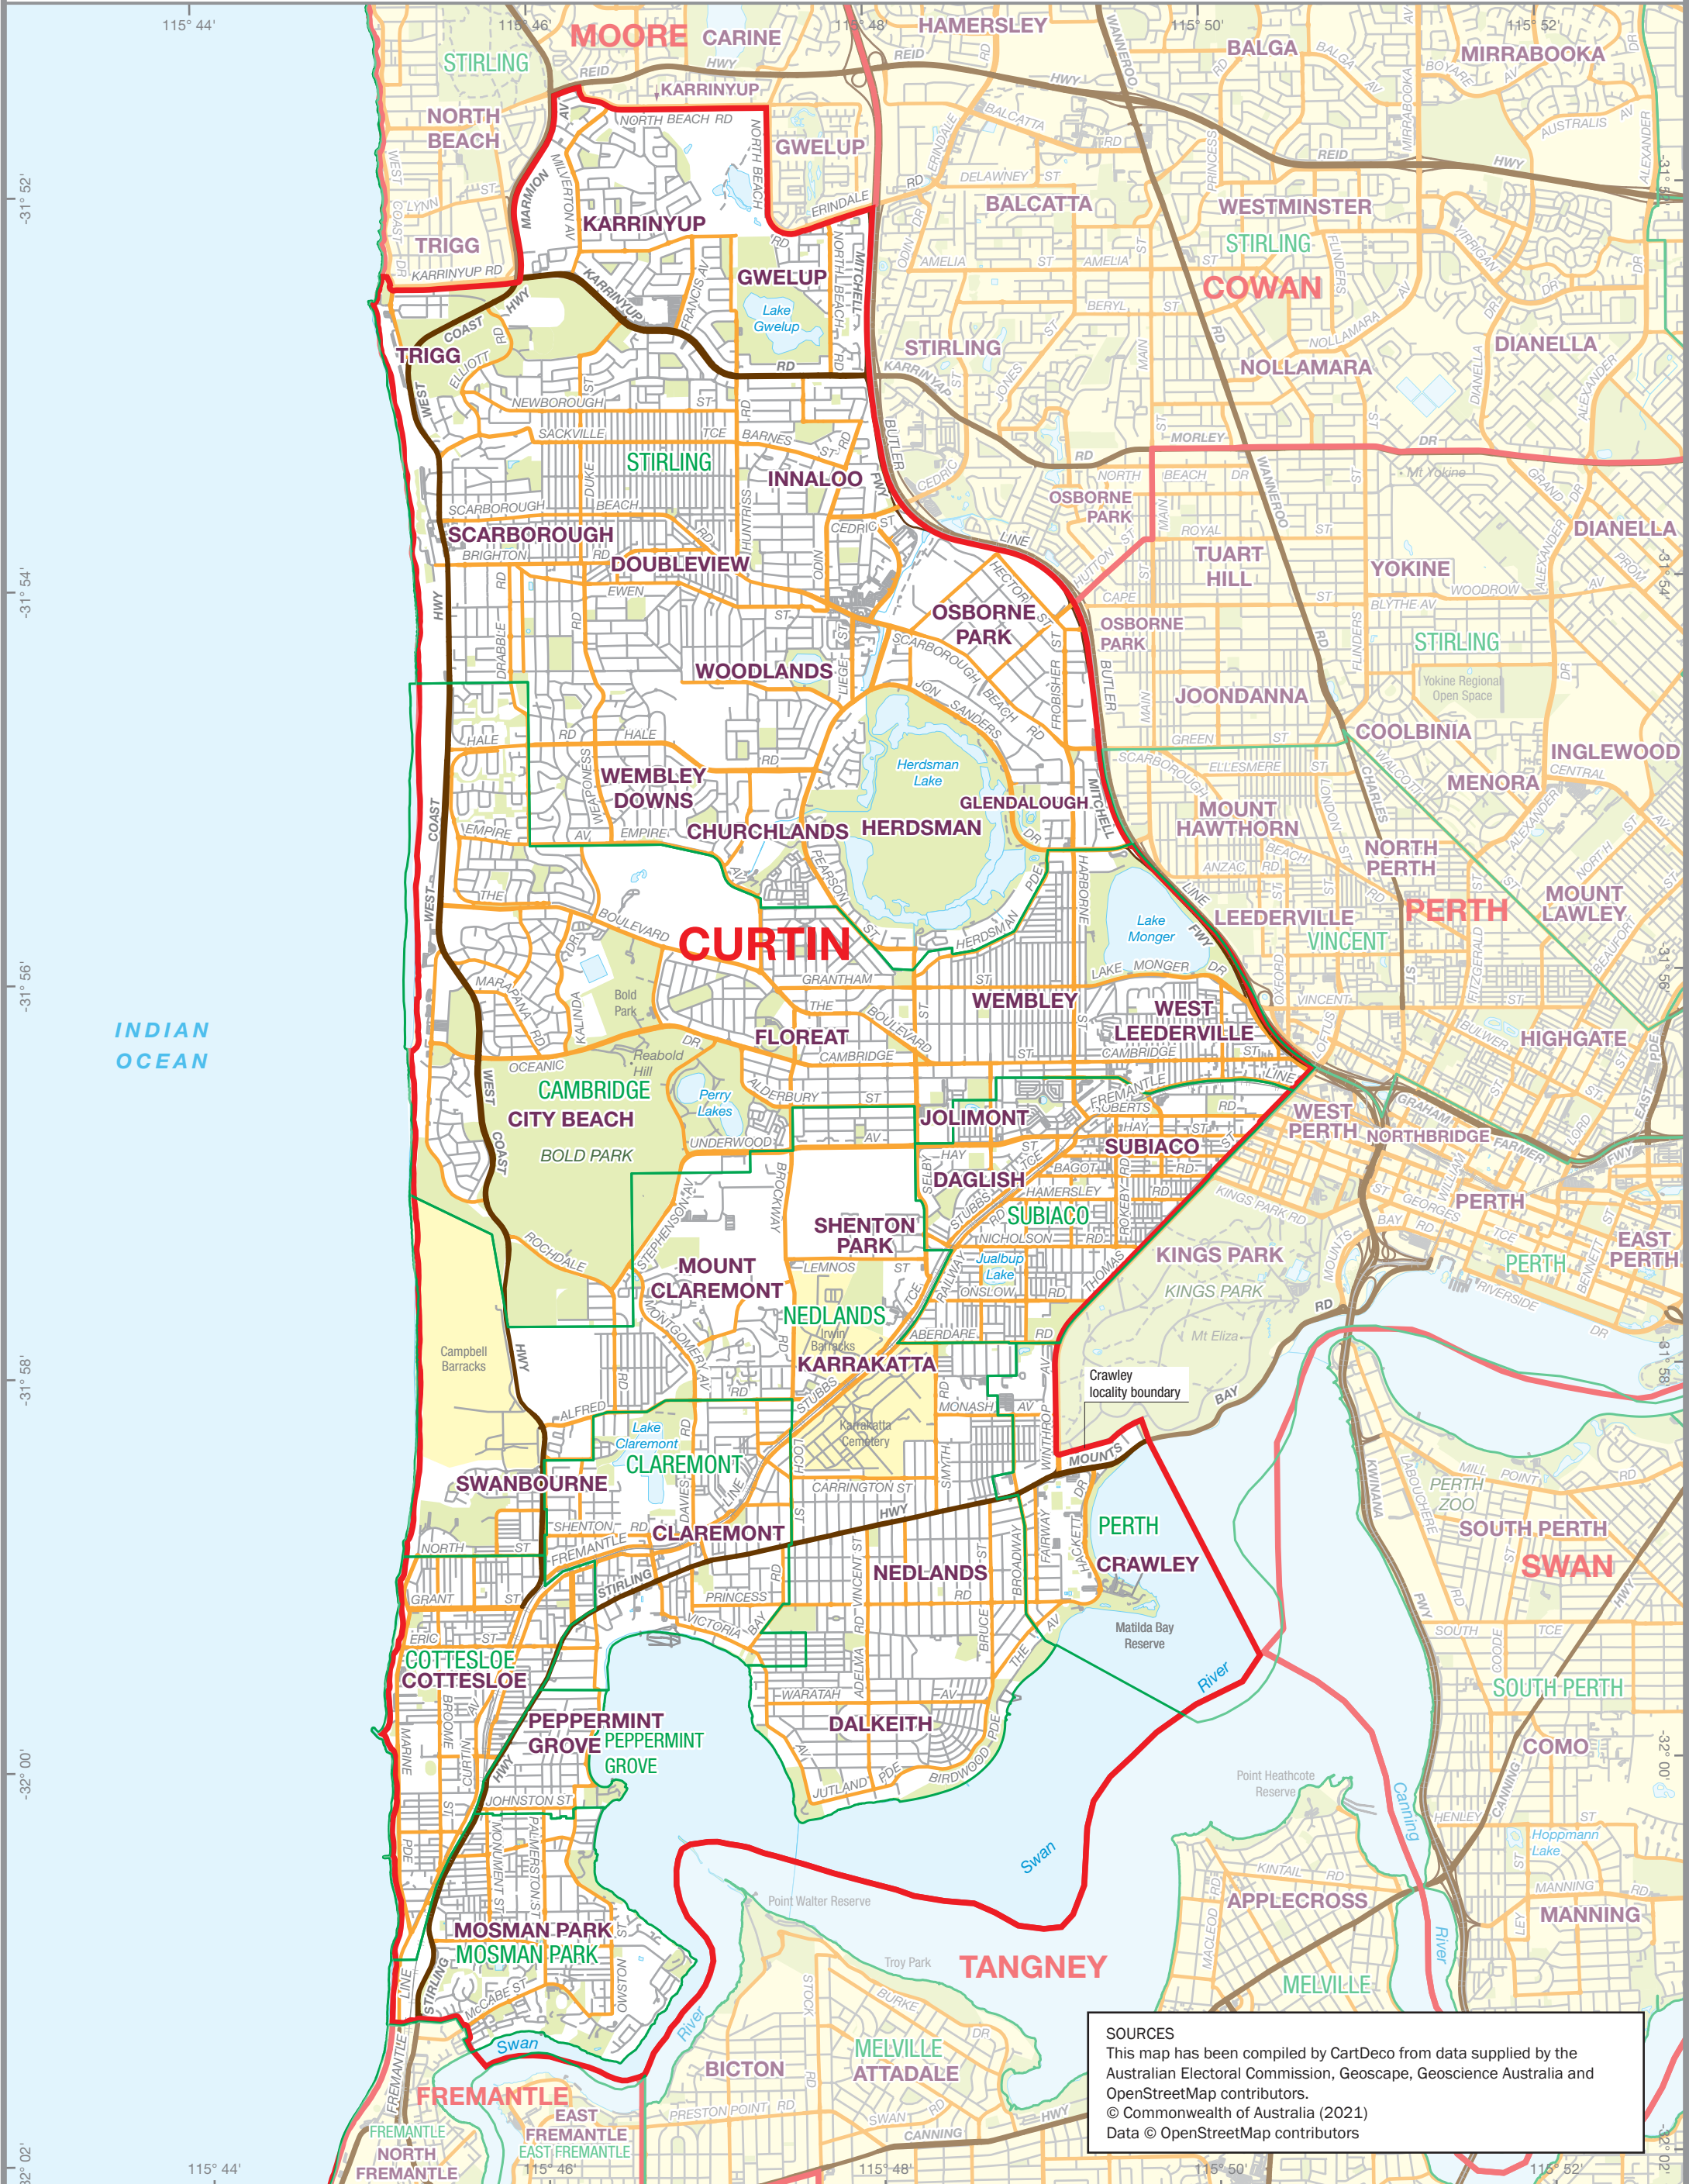

August 2021  
**MAP OF THE COMMONWEALTH  
 ELECTORAL DIVISION OF  
 CURTIN**

Name and Boundary of  
 Electoral Division  
 Names and Boundaries of  
 adjoining Electoral Divisions  
 Names and Boundaries of  
 Local Government Areas (2021)

**CURTIN**  
**COWAN**  
**SUBIACO**

**SOURCES**  
 This map has been compiled by CartDeco from data supplied by the Australian Electoral Commission, Geoscape, Geoscience Australia and OpenStreetMap contributors.  
 © Commonwealth of Australia (2021)  
 Data © OpenStreetMap contributors