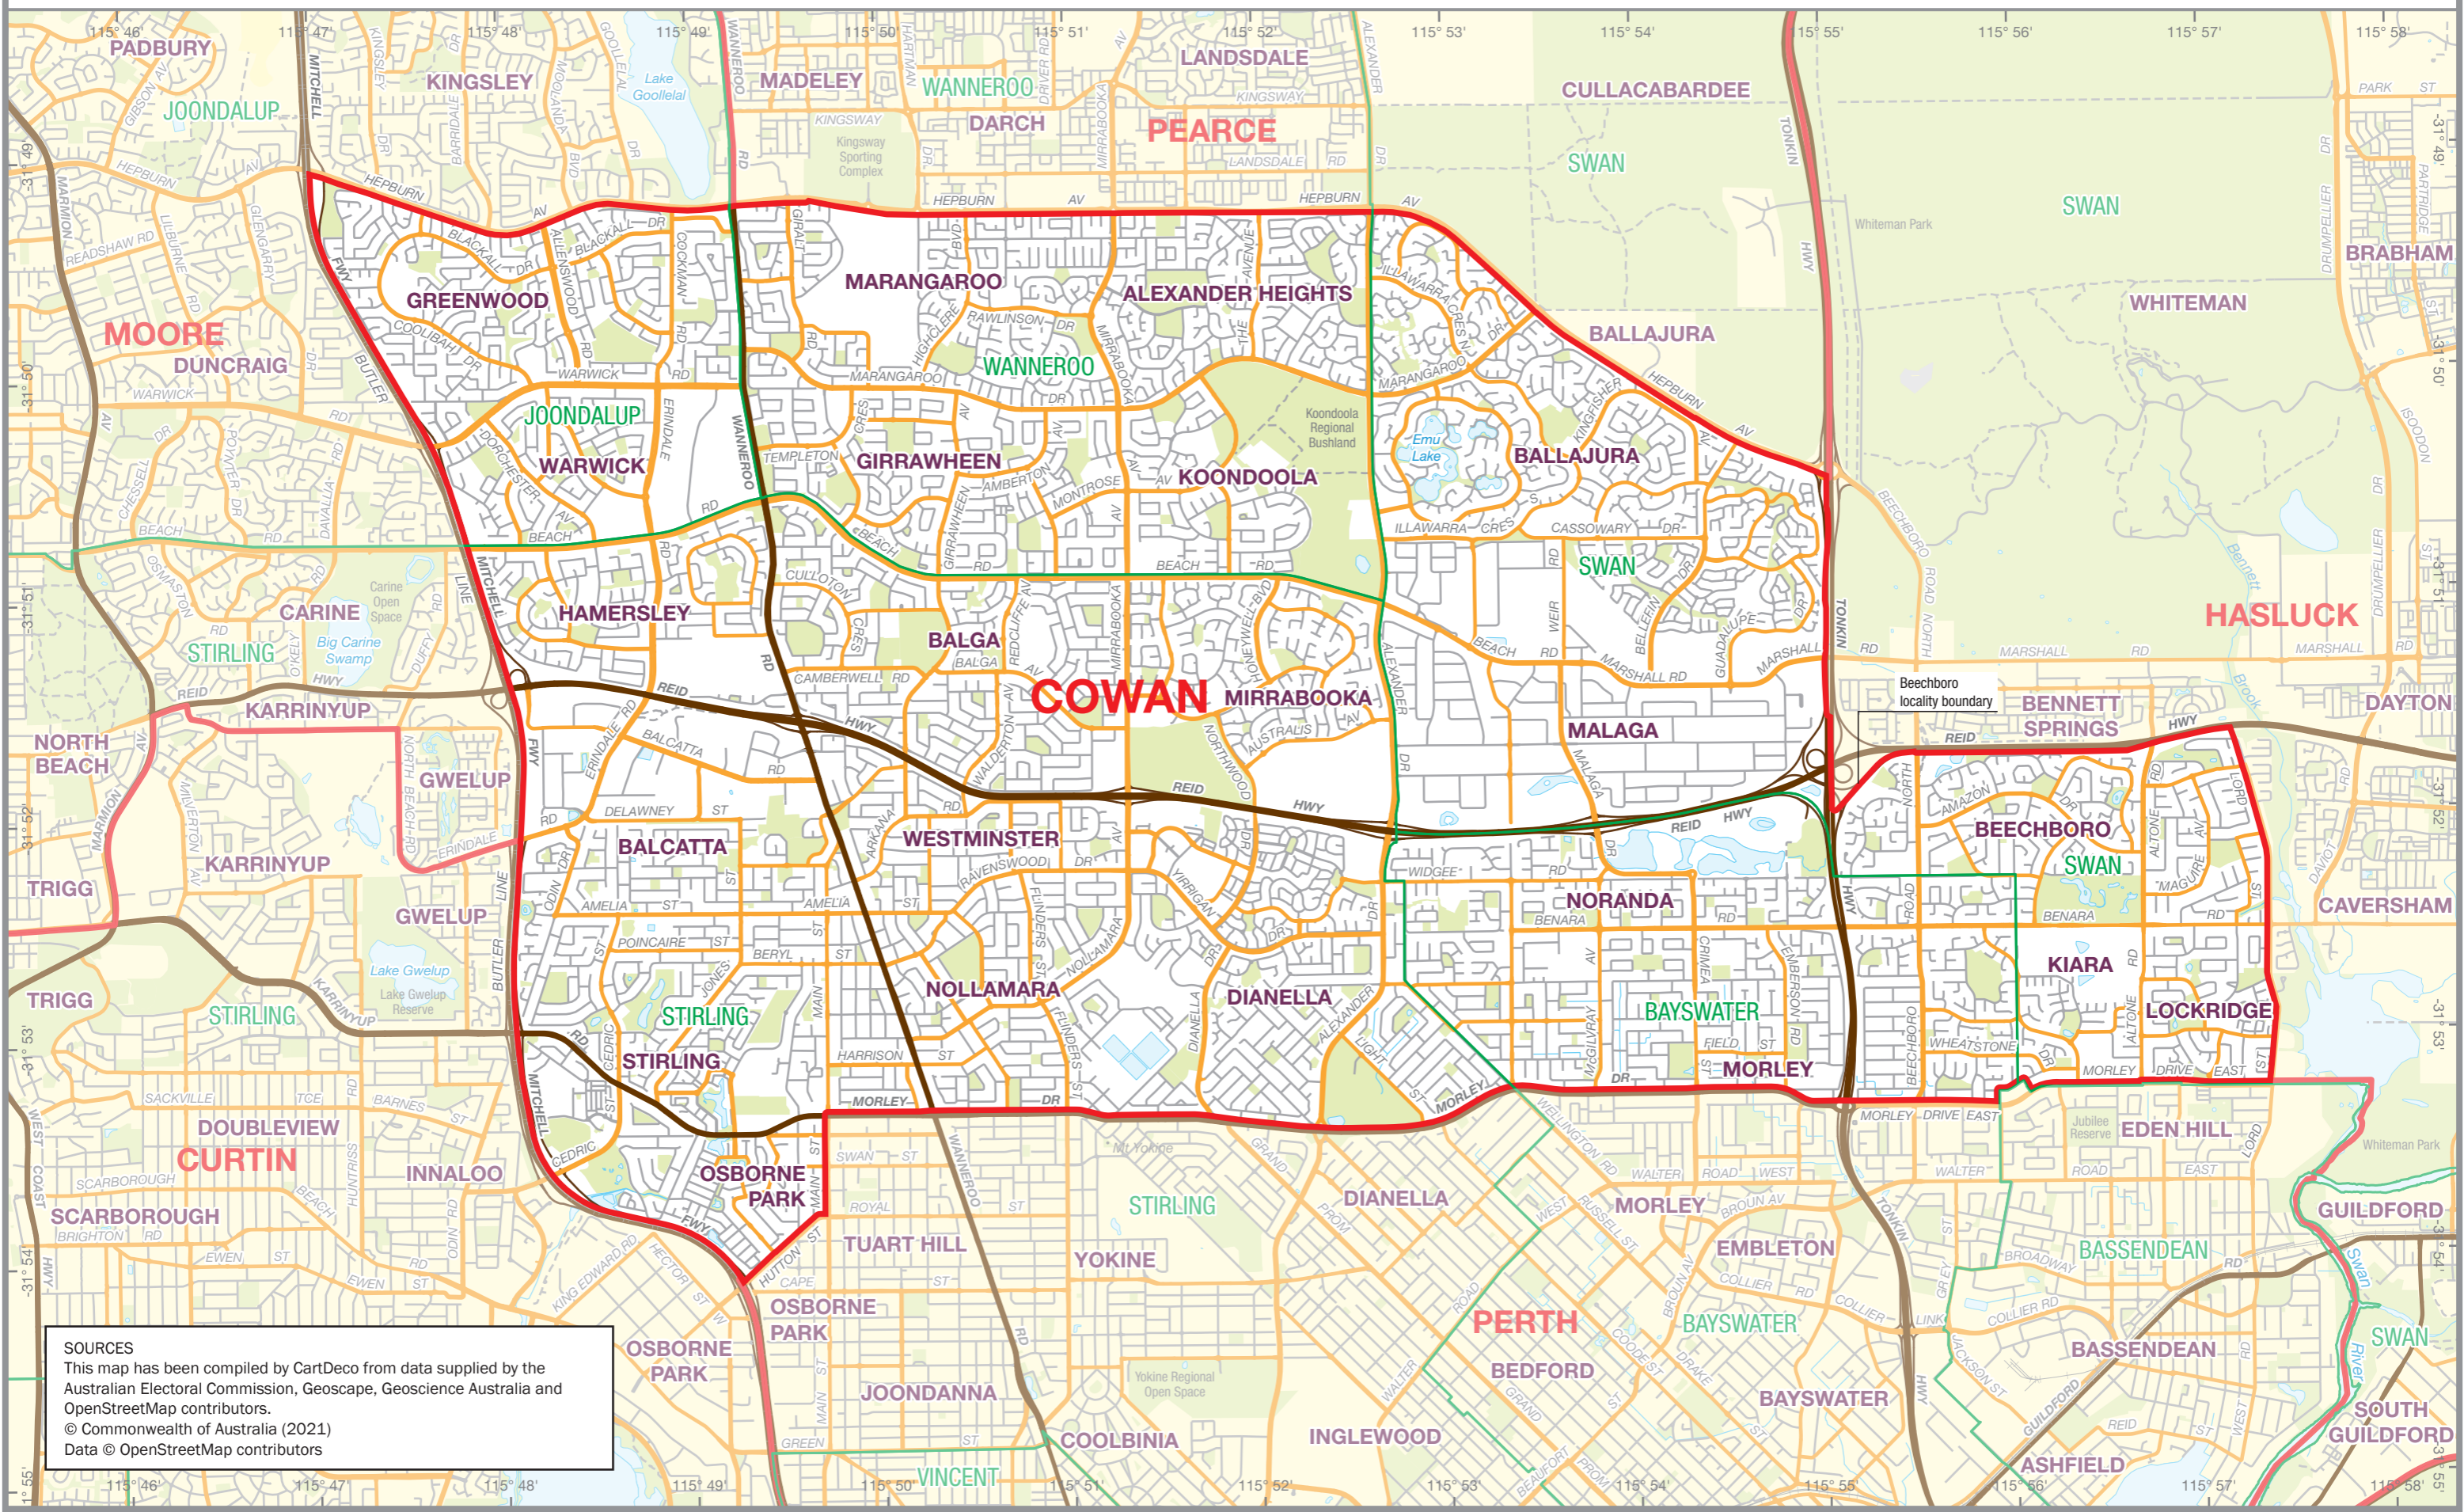

August 2021
**MAP OF THE COMMONWEALTH
 ELECTORAL DIVISION OF
 COWAN**

Name and Boundary of
 Electoral Division
 Names and Boundaries of
 adjoining Electoral Divisions
 Names and Boundaries of
 Local Government Areas (2021)

COWAN
PEARCE
WANNEROO

SOURCES
 This map has been compiled by CartDeco from data supplied by the Australian Electoral Commission, Geoscape, Geoscience Australia and OpenStreetMap contributors.
 © Commonwealth of Australia (2021)
 Data © OpenStreetMap contributors