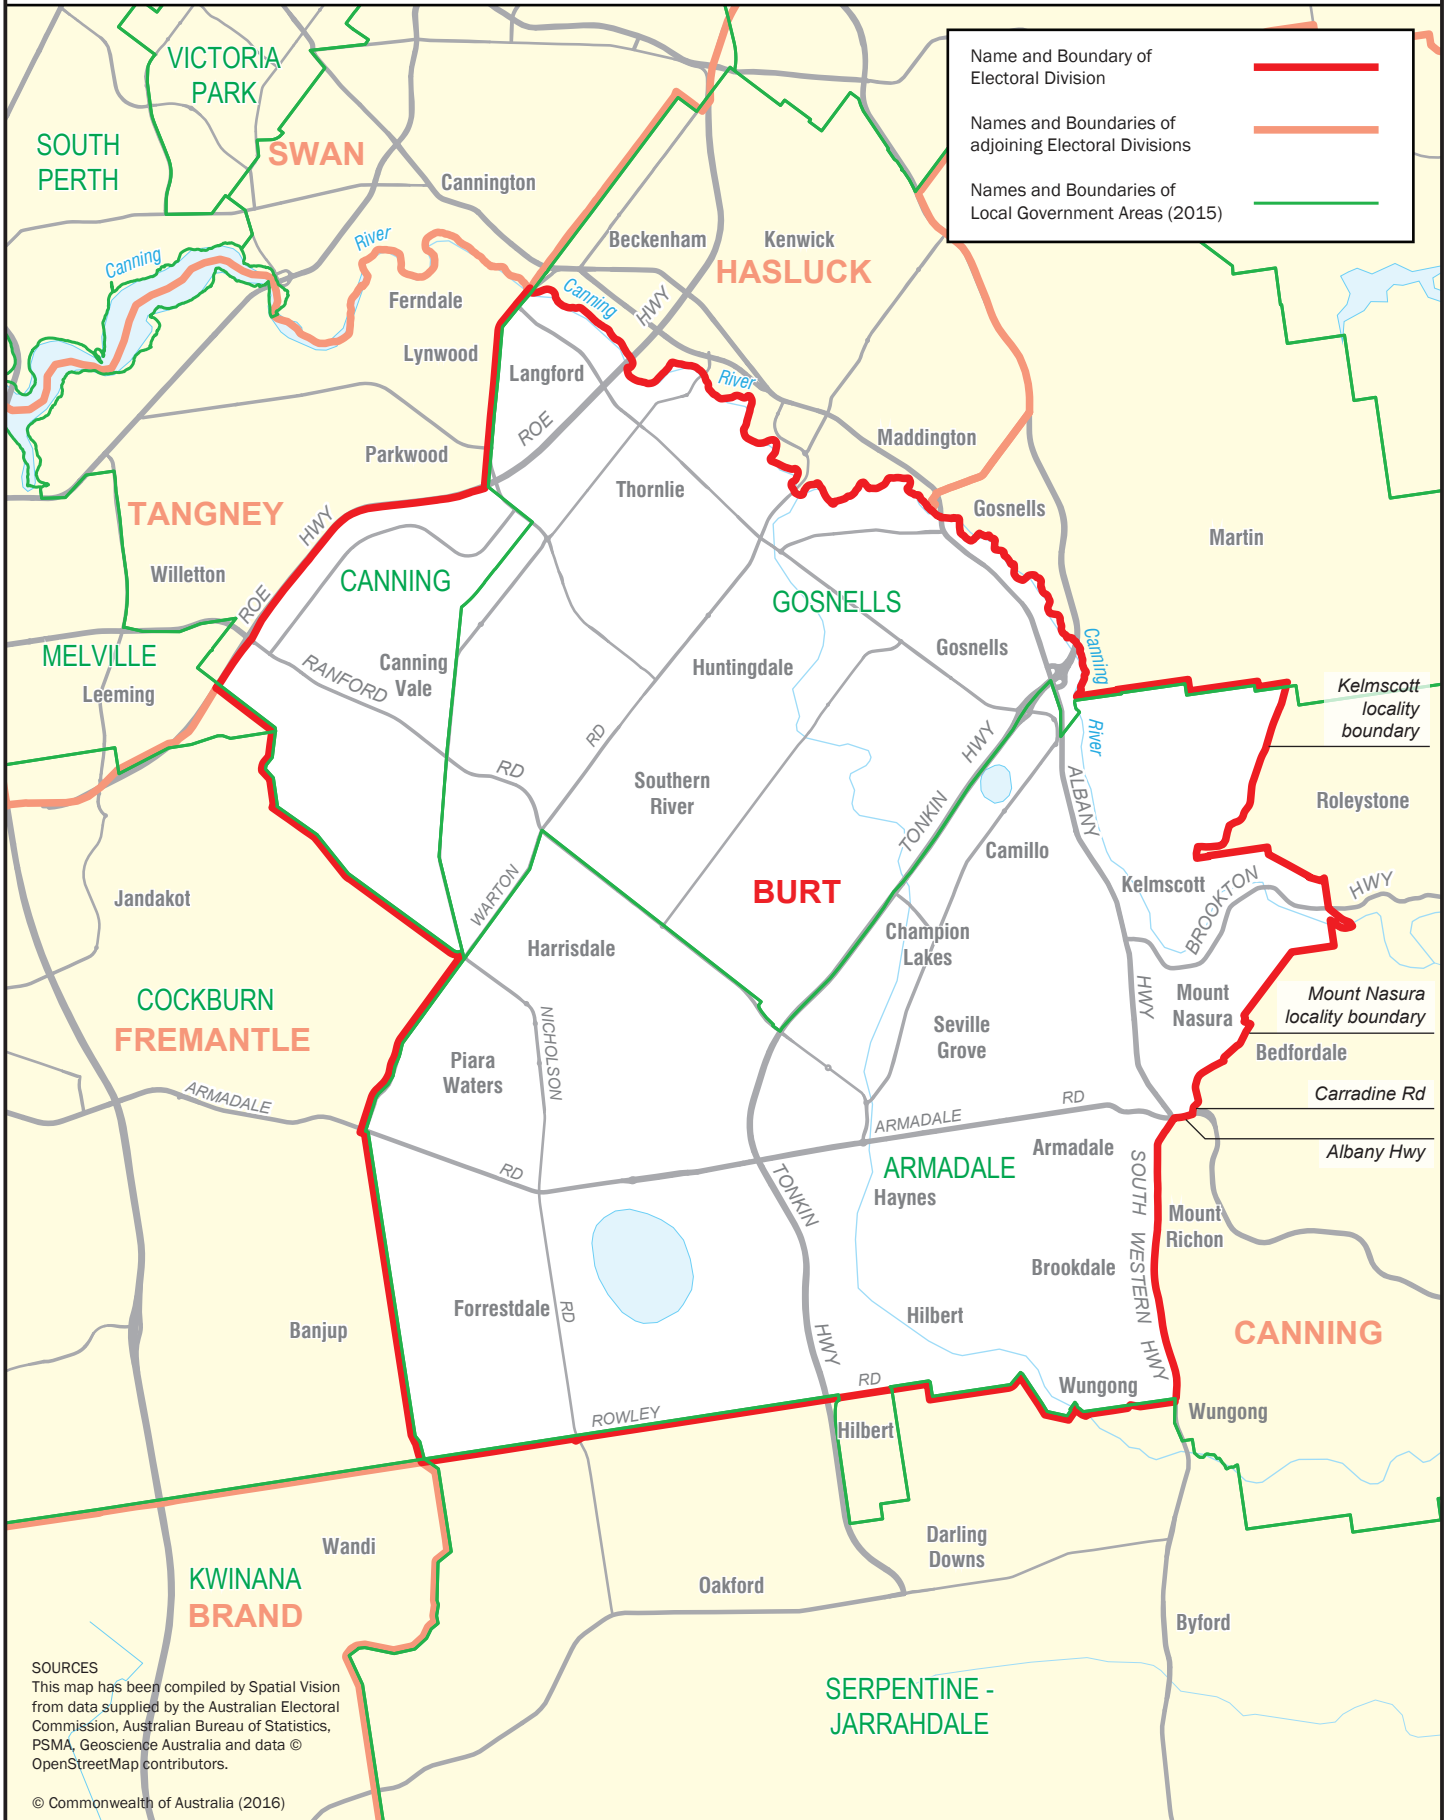

January 2016
**MAP OF THE FEDERAL
 ELECTORAL DIVISION OF
 BURT**

0 2 km

SOURCES
 This map has been compiled by Spatial Vision from data supplied by the Australian Electoral Commission, Australian Bureau of Statistics, PSMA, Geoscience Australia and data © OpenStreetMap contributors.