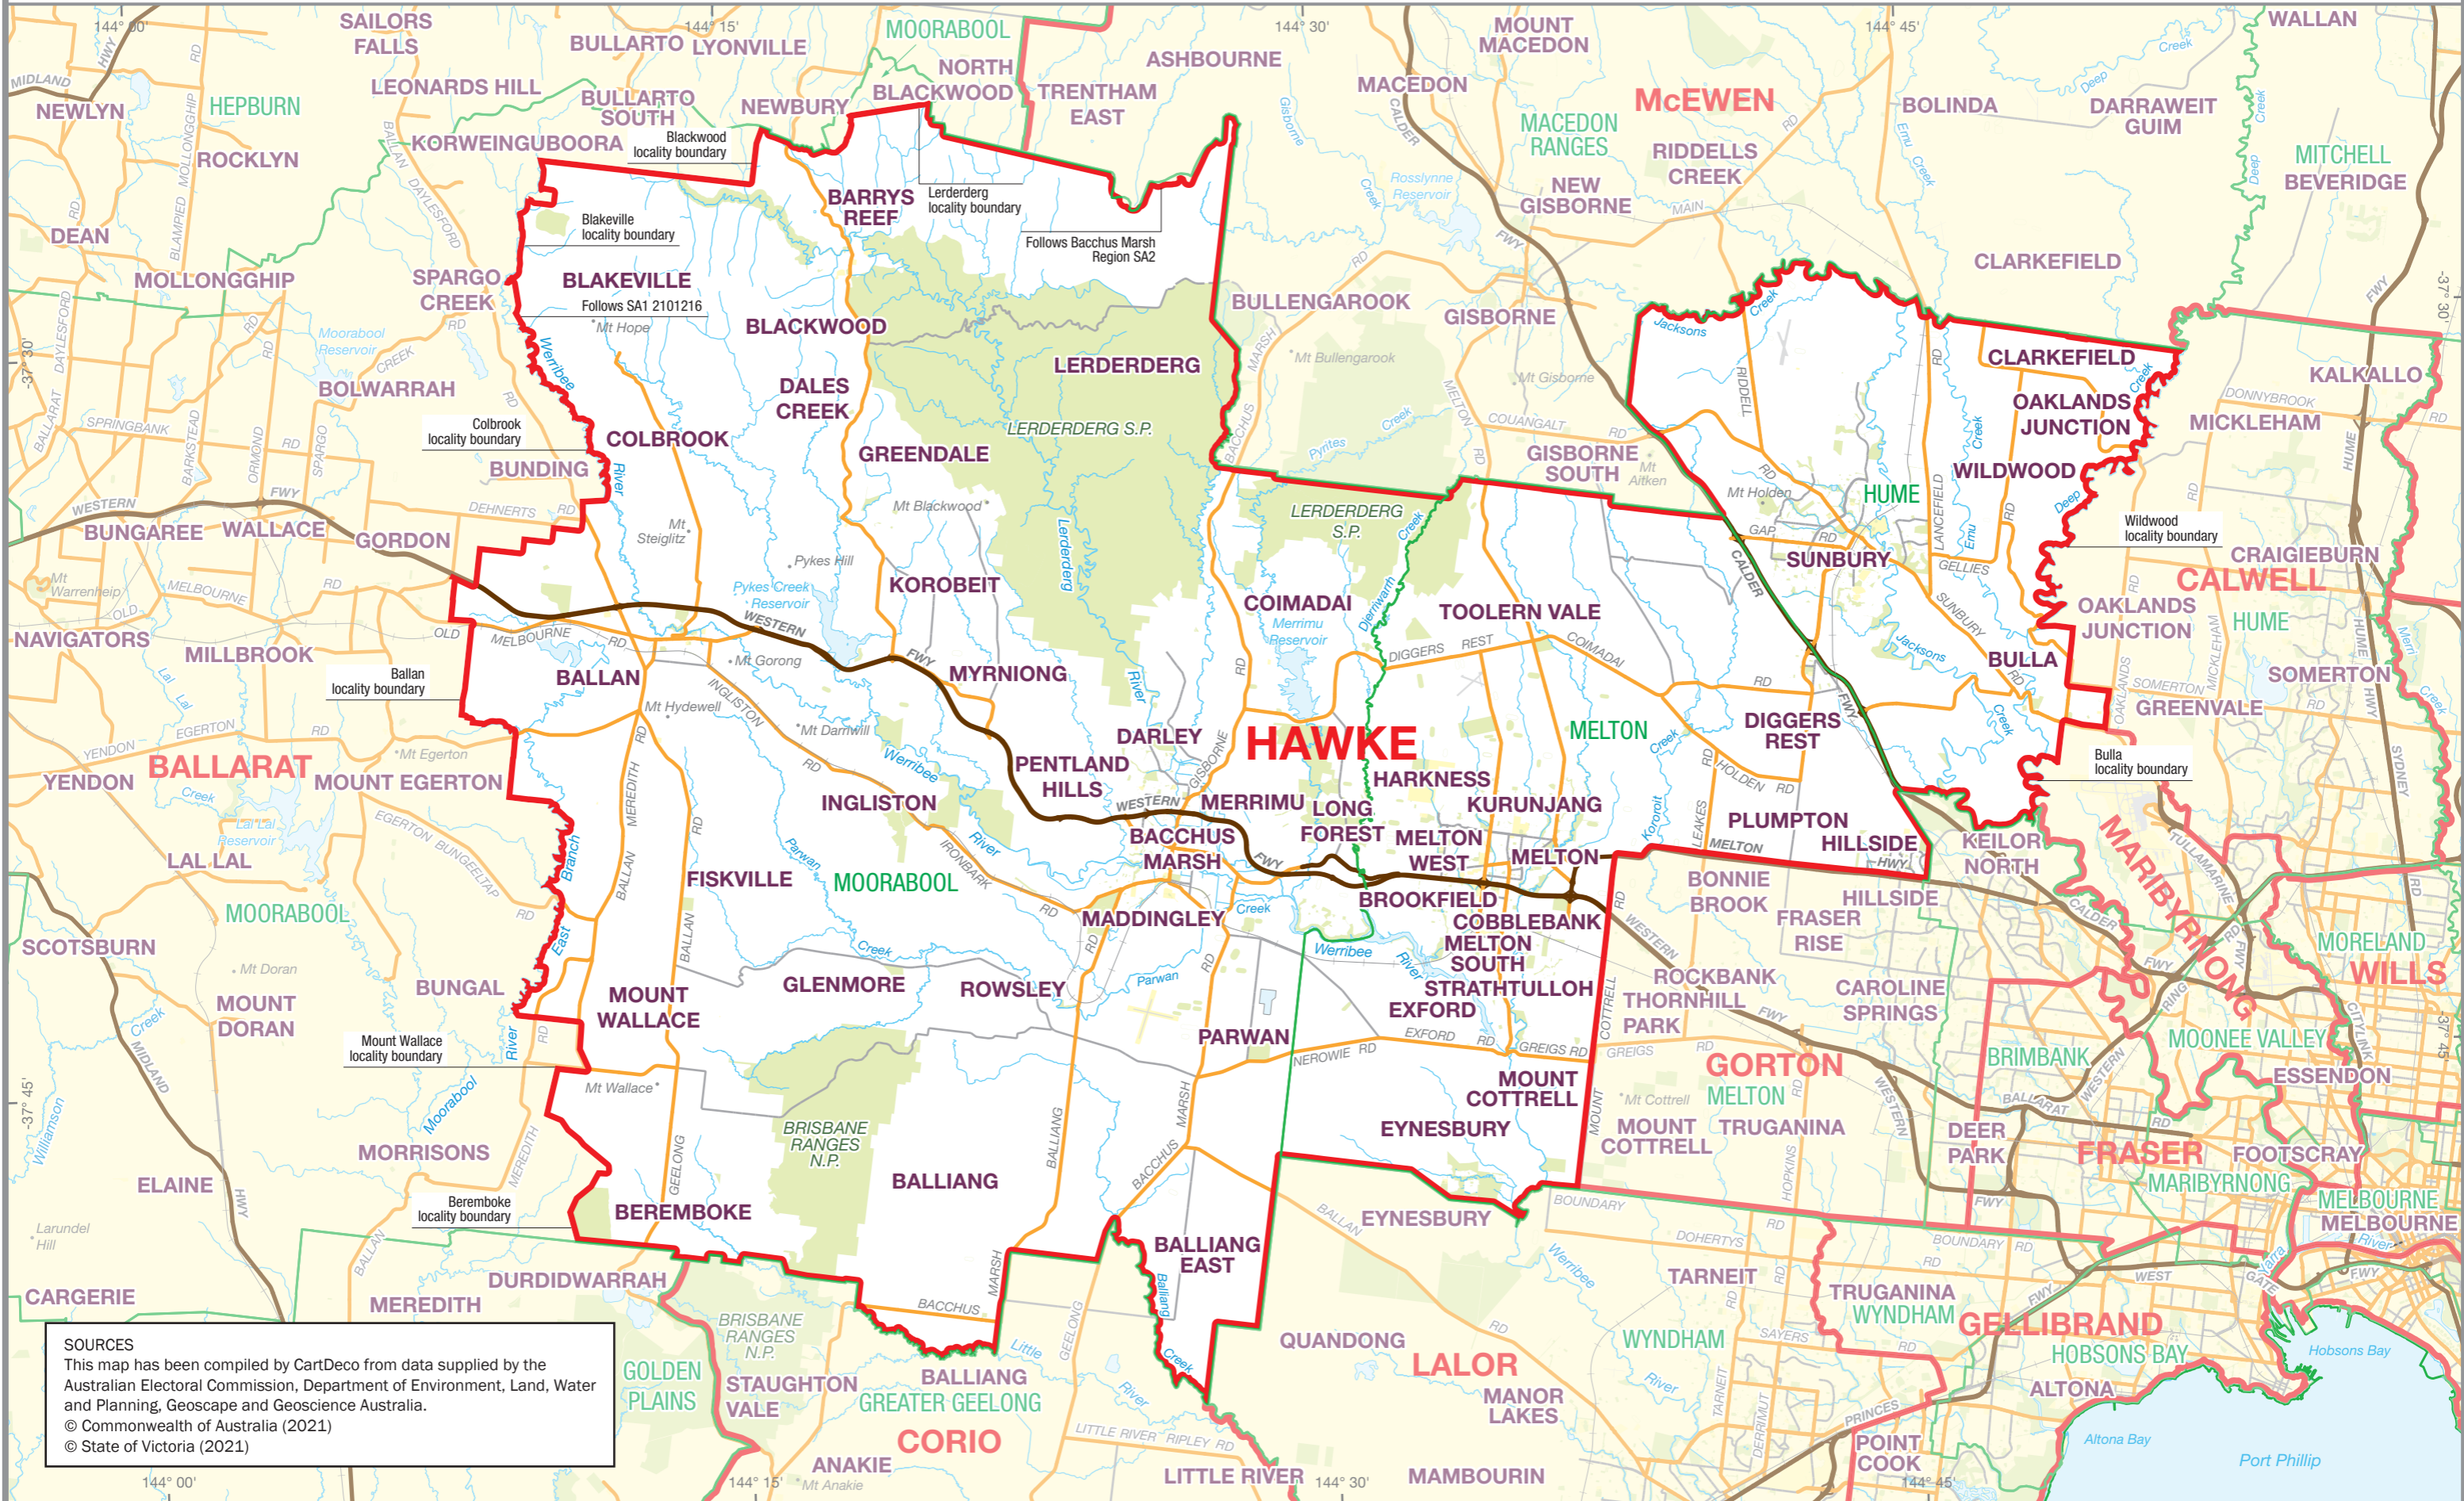

July 2021
**MAP OF THE COMMONWEALTH
 ELECTORAL DIVISION OF
 HAWKE**

Name and Boundary of
 Electoral Division
 Names and Boundaries of
 adjoining Electoral Divisions
 Names and Boundaries of
 Local Government Areas (2021)

HAWKE
 McEWEN
 HUME

SOURCES
 This map has been compiled by CartDeco from data supplied by the Australian Electoral Commission, Department of Environment, Land, Water and Planning, Geoscape and Geoscience Australia.
 © Commonwealth of Australia (2021)
 © State of Victoria (2021)