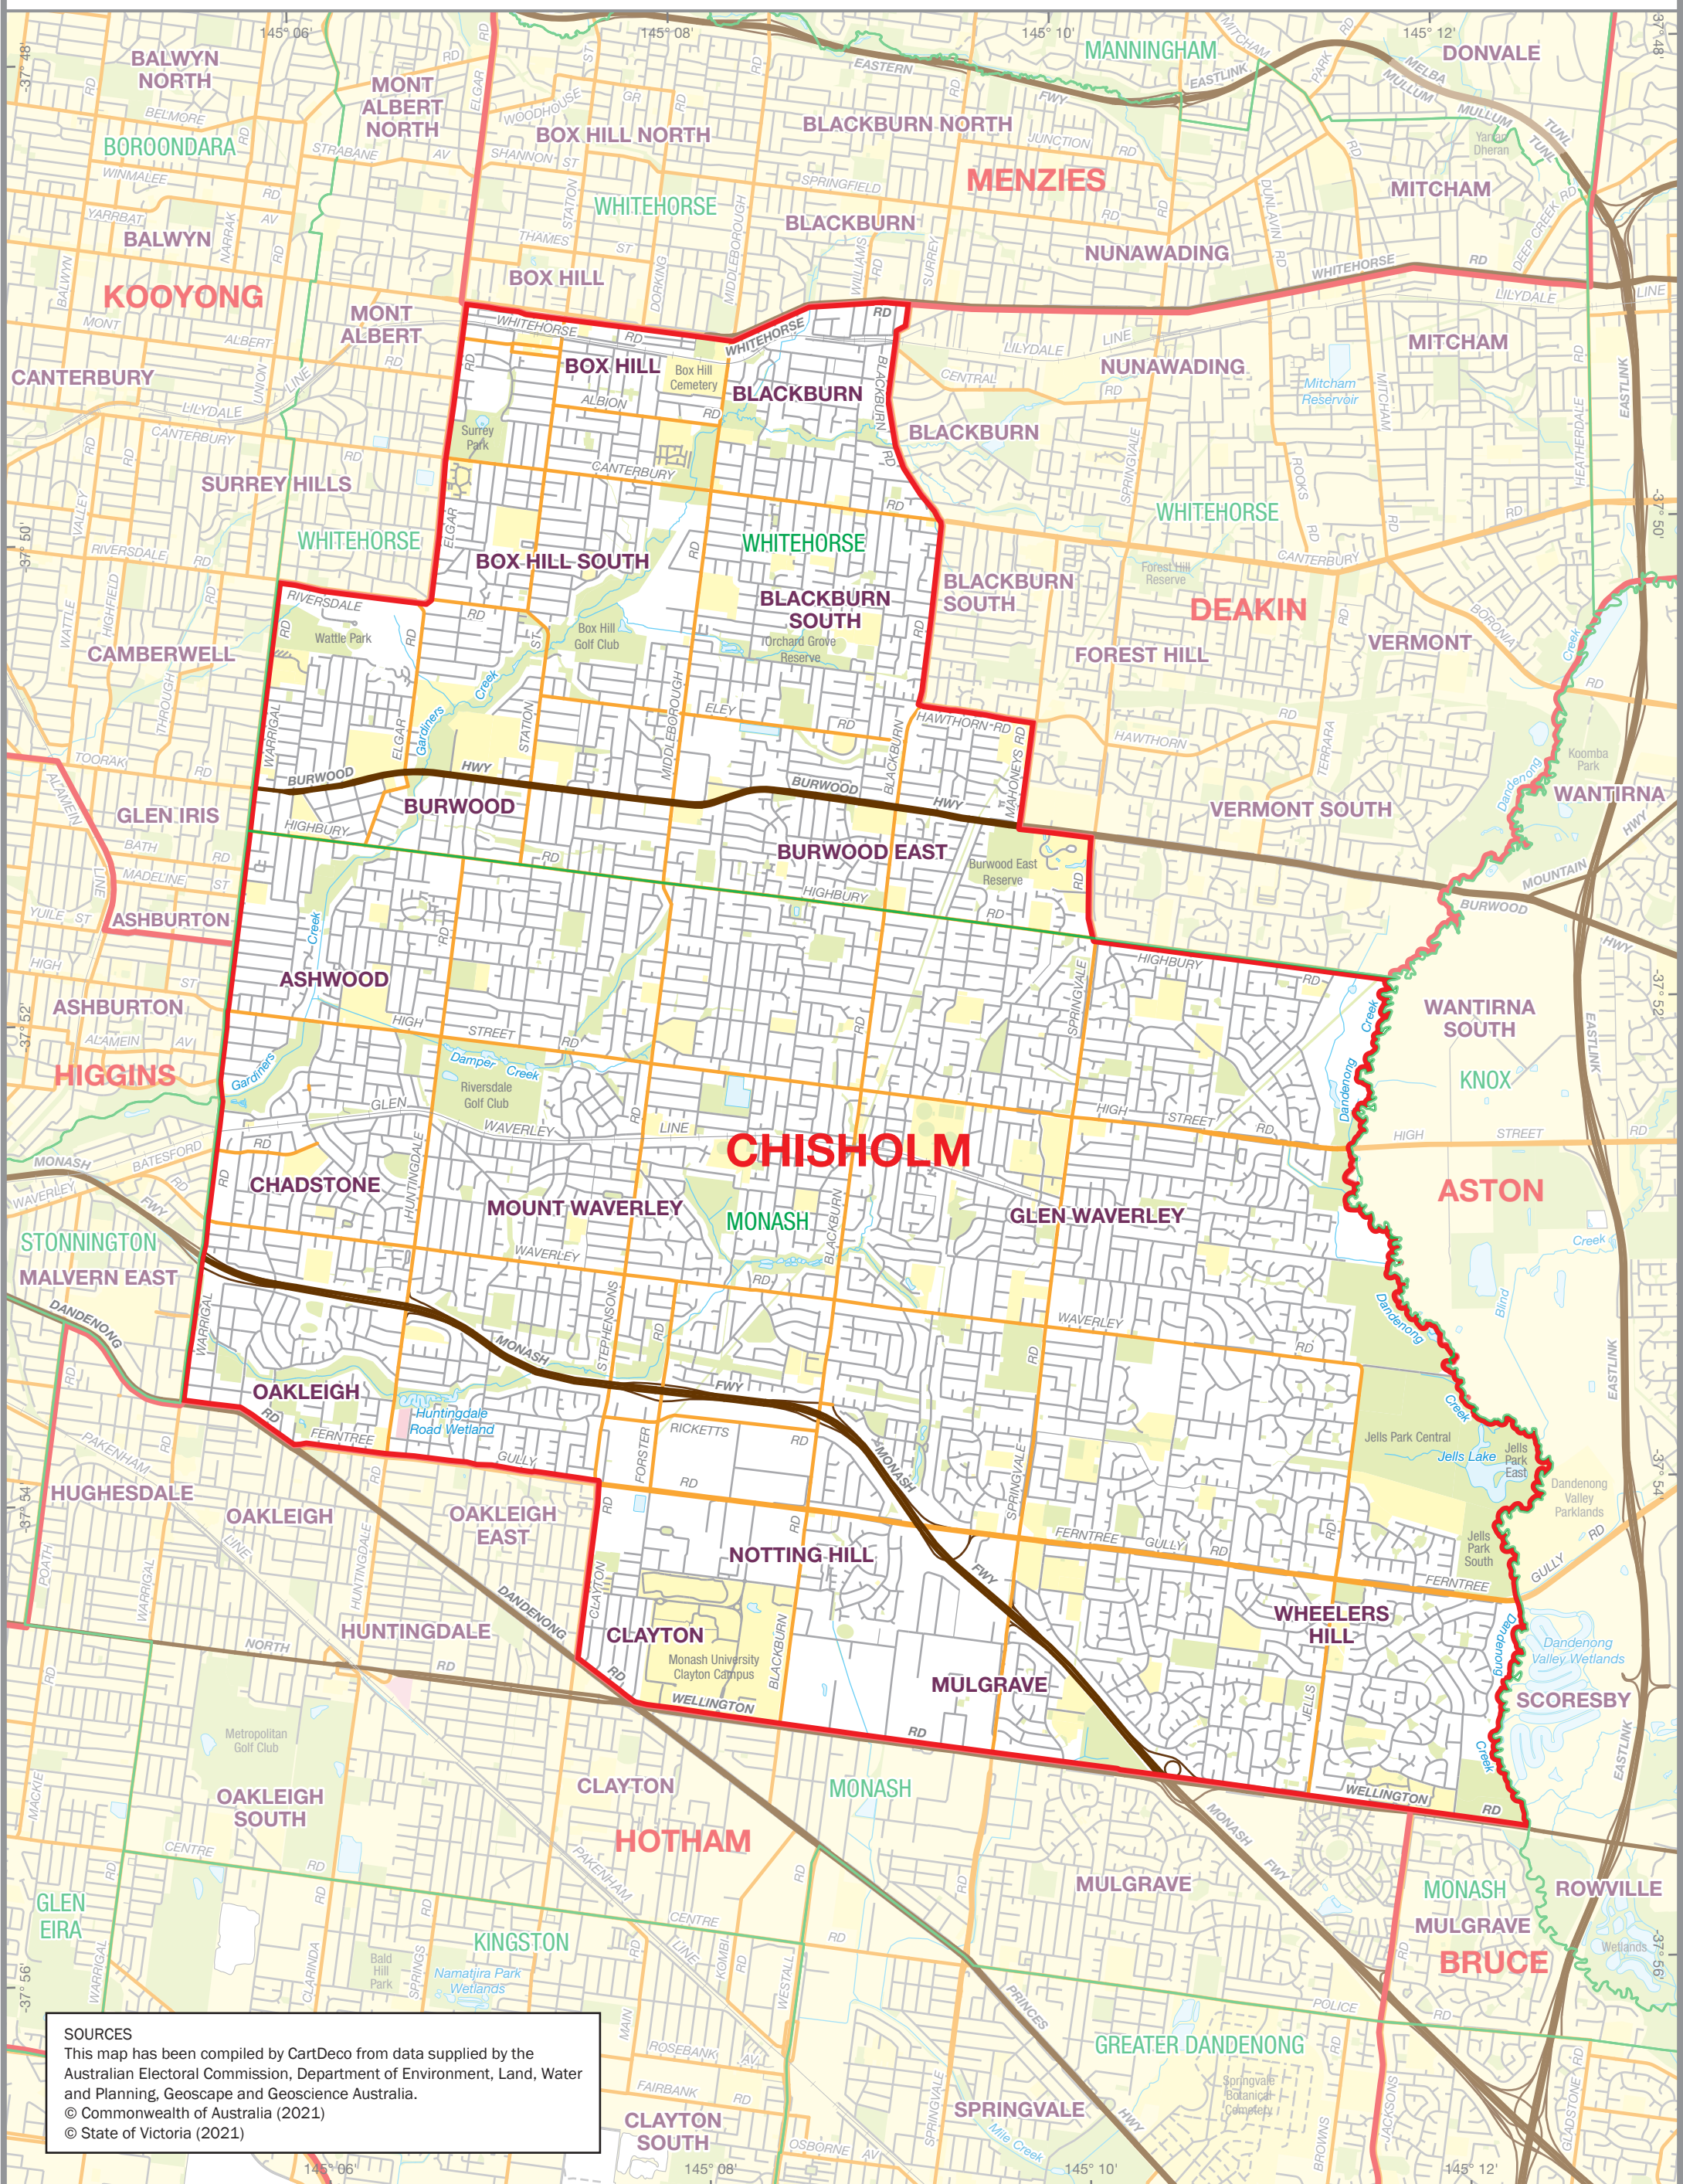

July 2021
**MAP OF THE COMMONWEALTH
 ELECTORAL DIVISION OF
 CHISHOLM**

Name and Boundary of
 Electoral Division
 Names and Boundaries of
 adjoining Electoral Divisions
 Names and Boundaries of
 Local Government Areas (2021)

CHISHOLM
DEAKIN
MONASH

SOURCES
 This map has been compiled by CartDeco from data supplied by the Australian Electoral Commission, Department of Environment, Land, Water and Planning, Geoscape and Geoscience Australia.
 © Commonwealth of Australia (2021)
 © State of Victoria (2021)