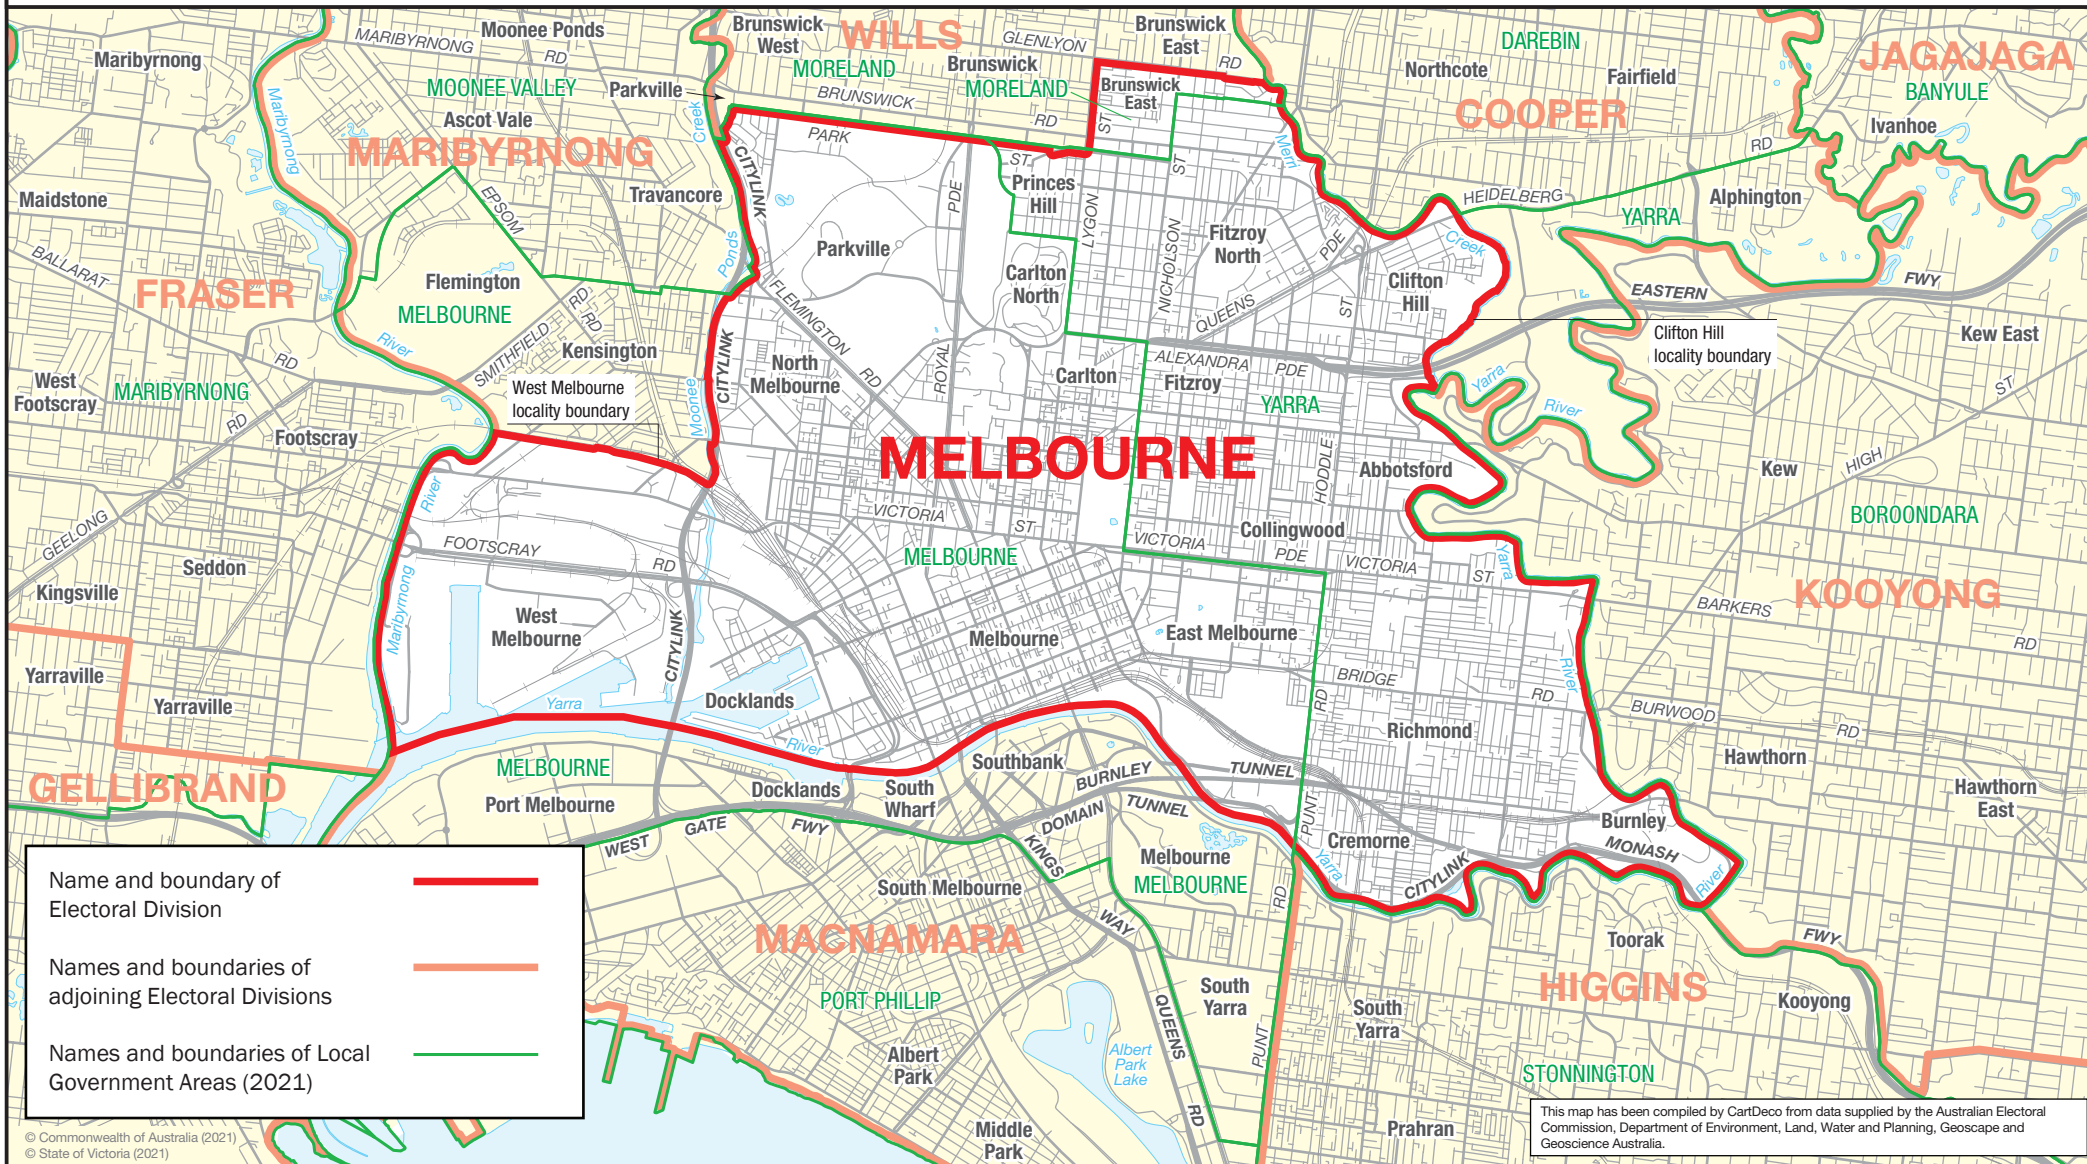

July 2021
**MAP OF COMMONWEALTH
 ELECTORAL DIVISION OF
 MELBOURNE**

0 2 km

| | |
|---|--|
| Name and boundary of Electoral Division | |
| Names and boundaries of adjoining Electoral Divisions | |
| Names and boundaries of Local Government Areas (2021) | |

© Commonwealth of Australia (2021)
 © State of Victoria (2021)

This map has been compiled by CartDeco from data supplied by the Australian Electoral Commission, Department of Environment, Land, Water and Planning, Geoscape and Geoscience Australia.