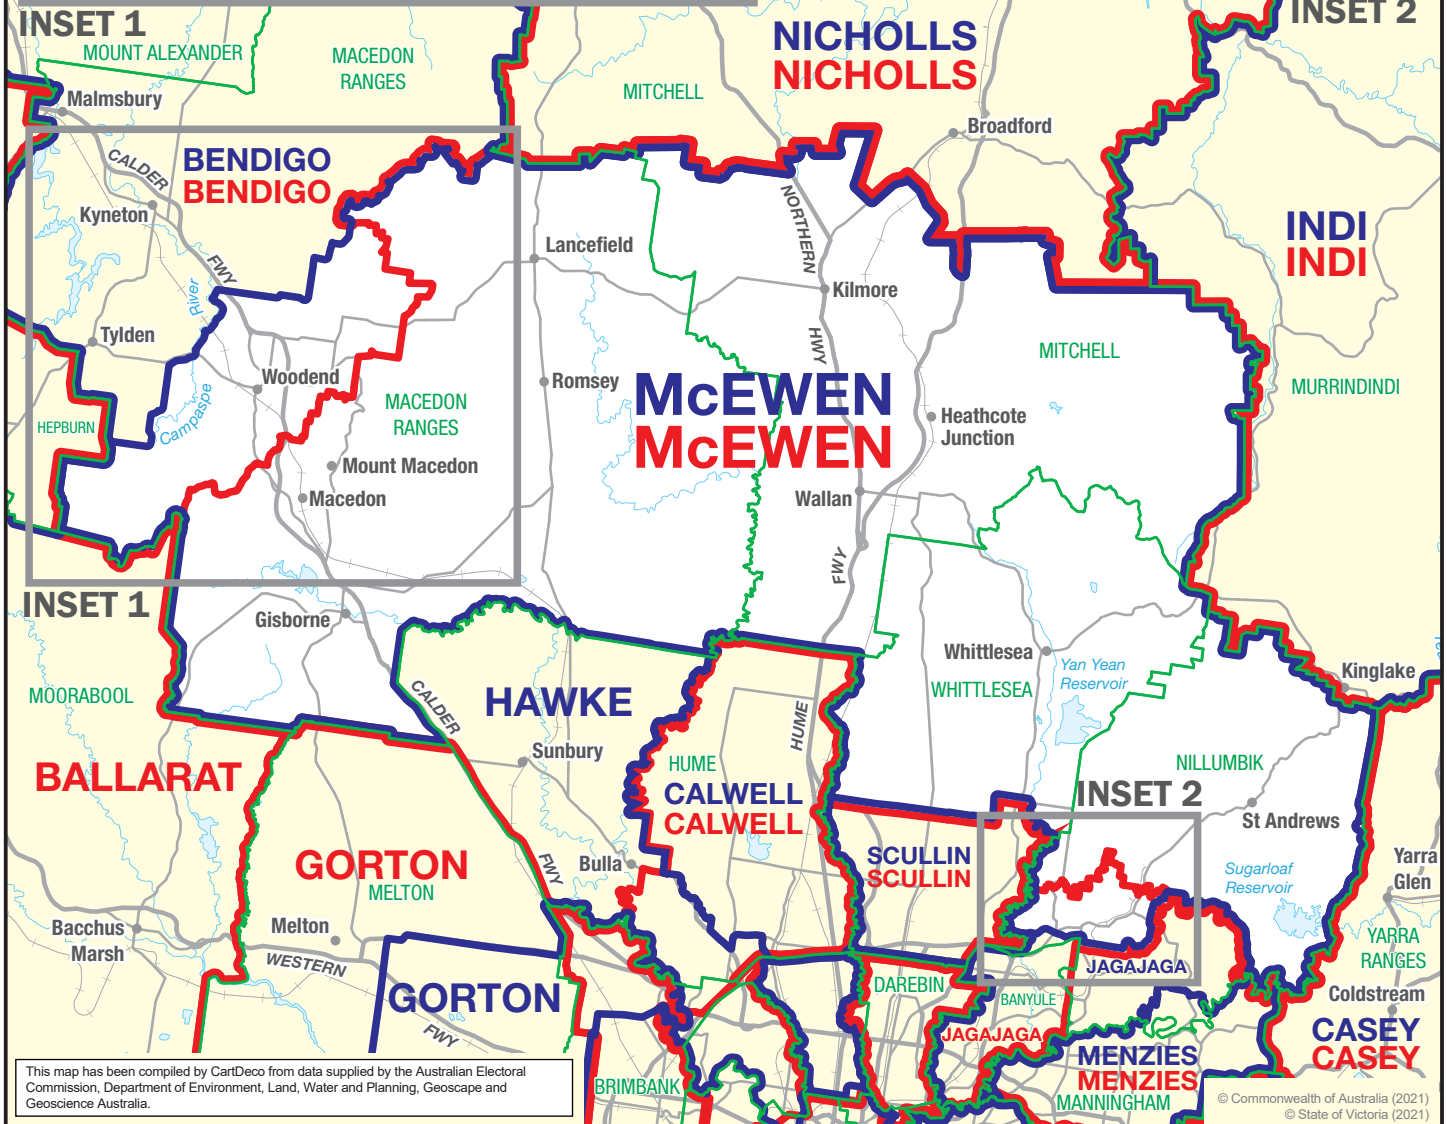

March 2021
**MAP OF PROPOSED
 COMMONWEALTH ELECTORAL DIVISION OF
 McEWEN**

Names and boundaries proposed by the Redistribution Committee —

Names and boundaries of existing Divisions —

Names and boundaries of Local Government Areas —

This map has been compiled by CartDeco from data supplied by the Australian Electoral Commission, Department of Environment, Land, Water and Planning, Geoscape and Geoscience Australia.