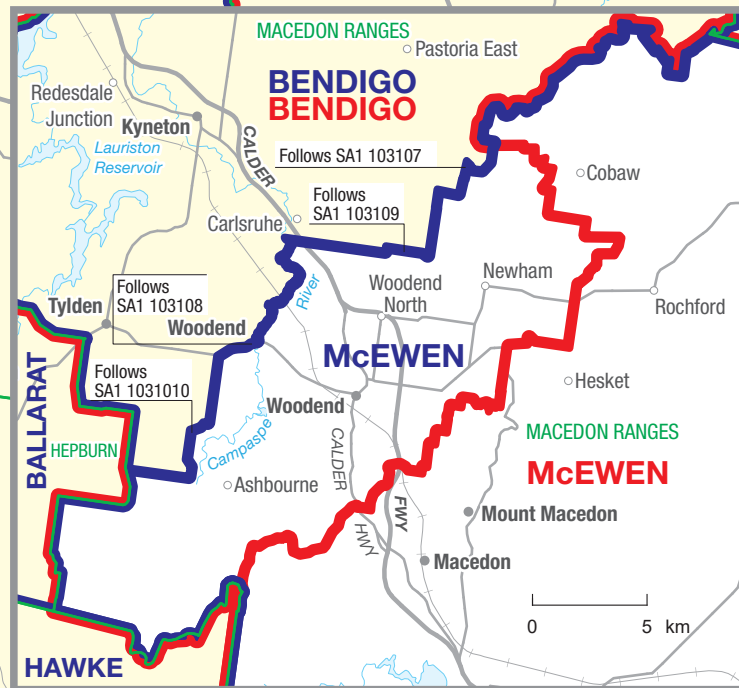

March 2021
**MAP OF PROPOSED
 COMMONWEALTH ELECTORAL DIVISION OF
 McEWEN**

Names and boundaries proposed by the Redistribution Committee —

Names and boundaries of existing Divisions —

Names and boundaries of Local Government Areas —

This map has been compiled by CartDeco from data supplied by the Australian Electoral Commission, Department of Environment, Land, Water and Planning, Geoscape and Geoscience Australia.