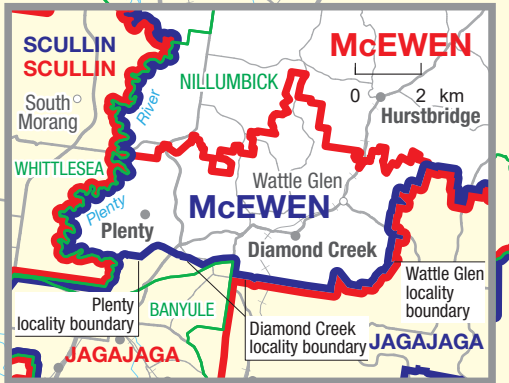

March 2021
**MAP OF PROPOSED
 COMMONWEALTH ELECTORAL DIVISION OF
 McEWEN**

Names and boundaries proposed by the Redistribution Committee —

Names and boundaries of existing Divisions —

Names and boundaries of Local Government Areas —

This map has been compiled by CartDeco from data supplied by the Australian Electoral Commission, Department of Environment, Land, Water and Planning, Geoscape and Geoscience Australia.