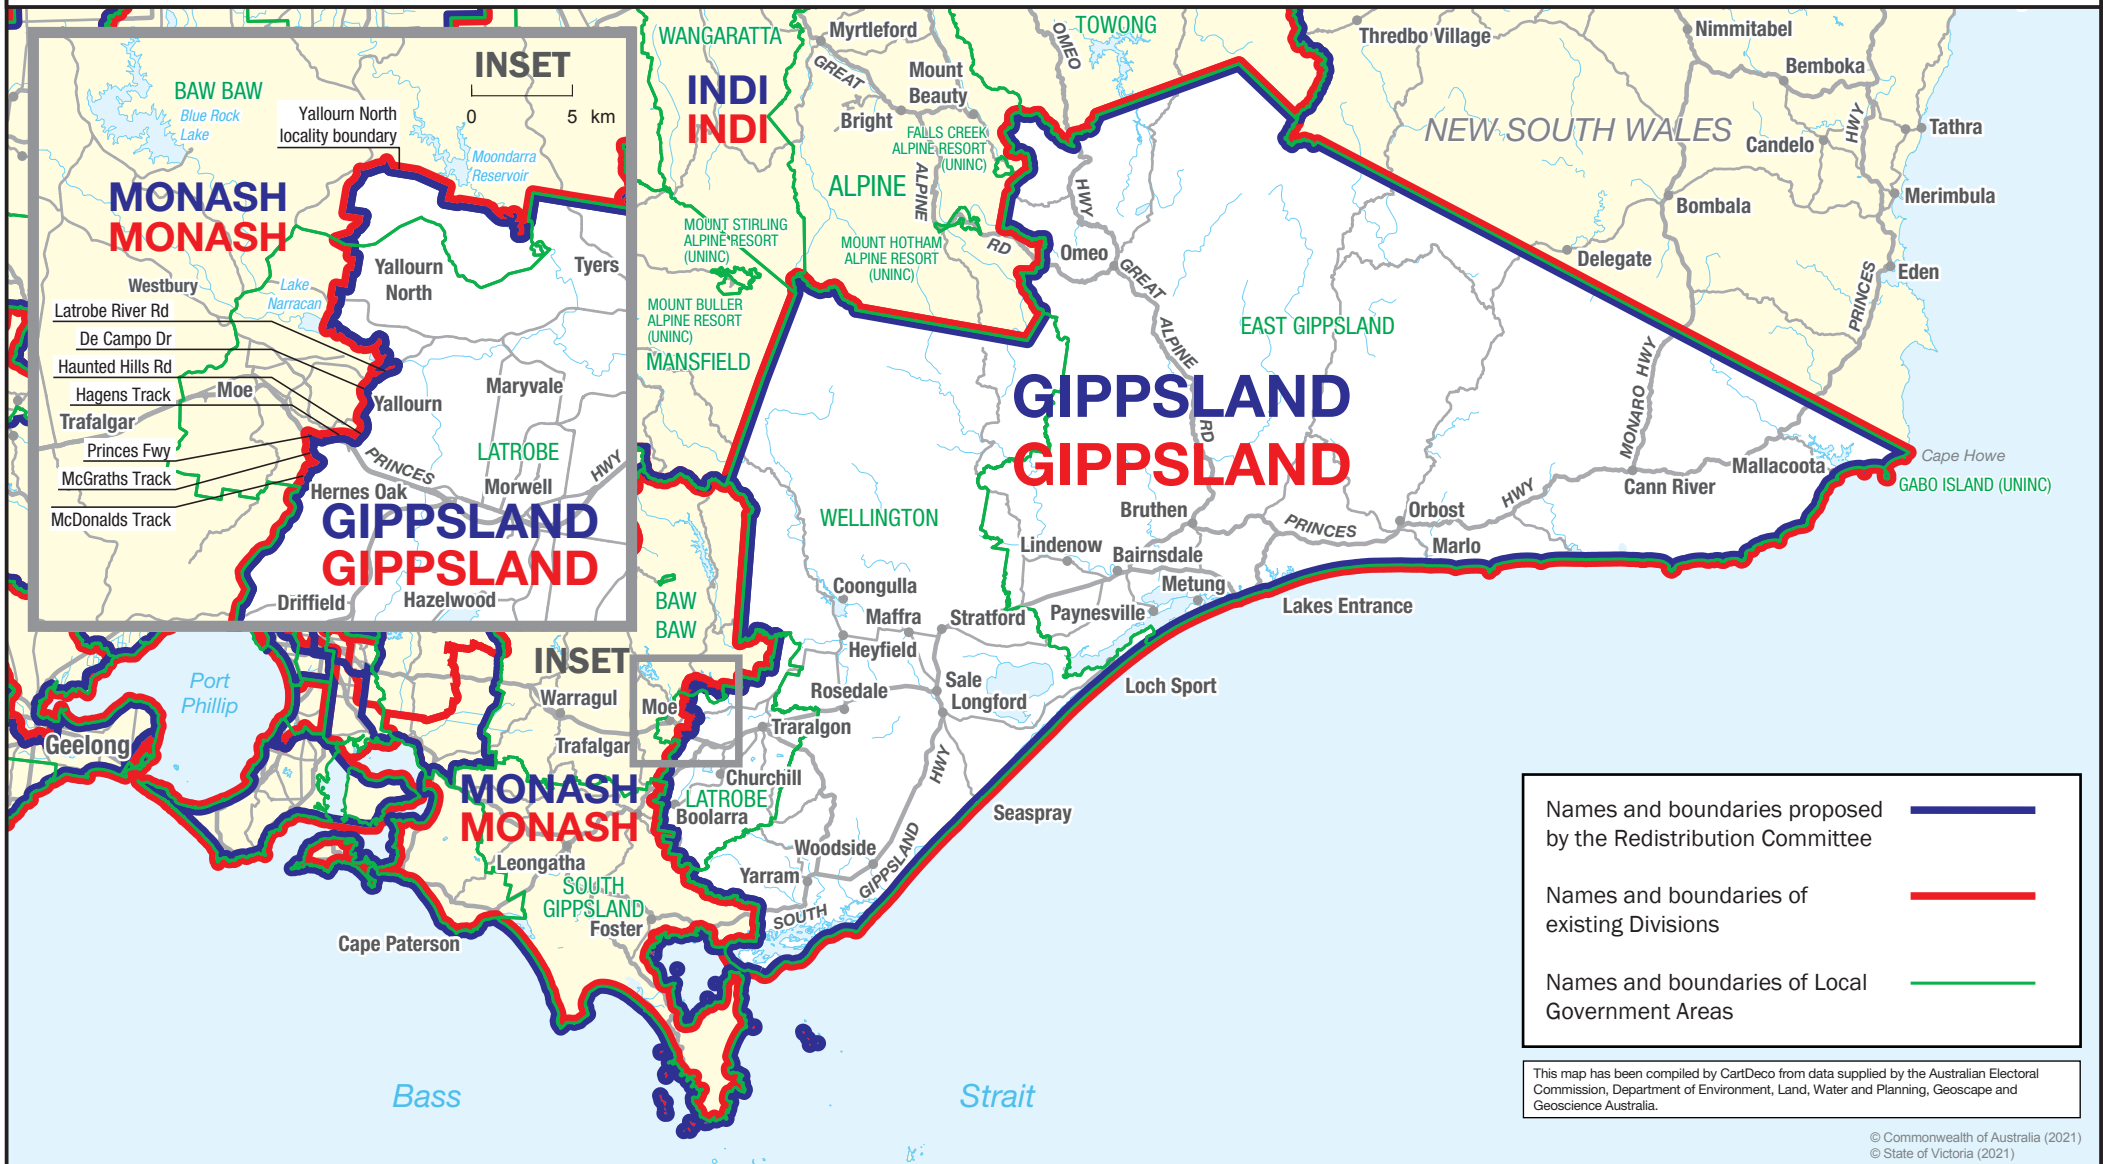

March 2021
**MAP OF PROPOSED
 COMMONWEALTH ELECTORAL DIVISION OF
 GIPPSLAND**

- Names and boundaries proposed by the Redistribution Committee —
- Names and boundaries of existing Divisions —
- Names and boundaries of Local Government Areas —

This map has been compiled by CartDeco from data supplied by the Australian Electoral Commission, Department of Environment, Land, Water and Planning, Geoscape and Geoscience Australia.