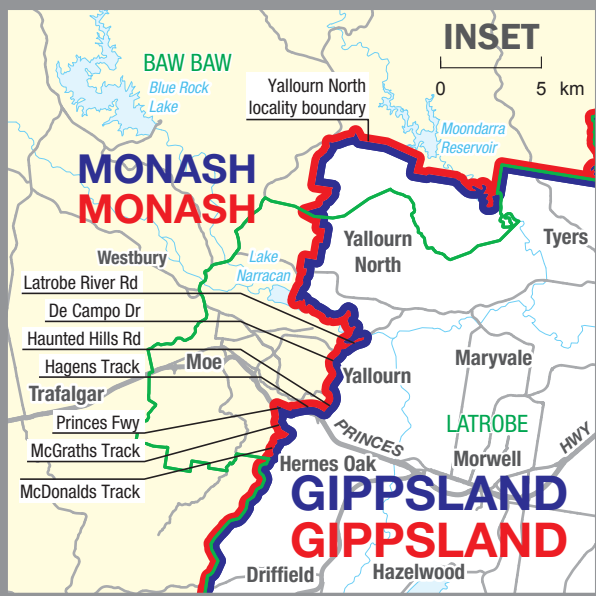

March 2021
**MAP OF PROPOSED
 COMMONWEALTH ELECTORAL DIVISION OF
 GIPPSLAND**

- Names and boundaries proposed by the Redistribution Committee —
- Names and boundaries of existing Divisions —
- Names and boundaries of Local Government Areas —

This map has been compiled by CartDeco from data supplied by the Australian Electoral Commission, Department of Environment, Land, Water and Planning, Geoscape and Geoscience Australia.