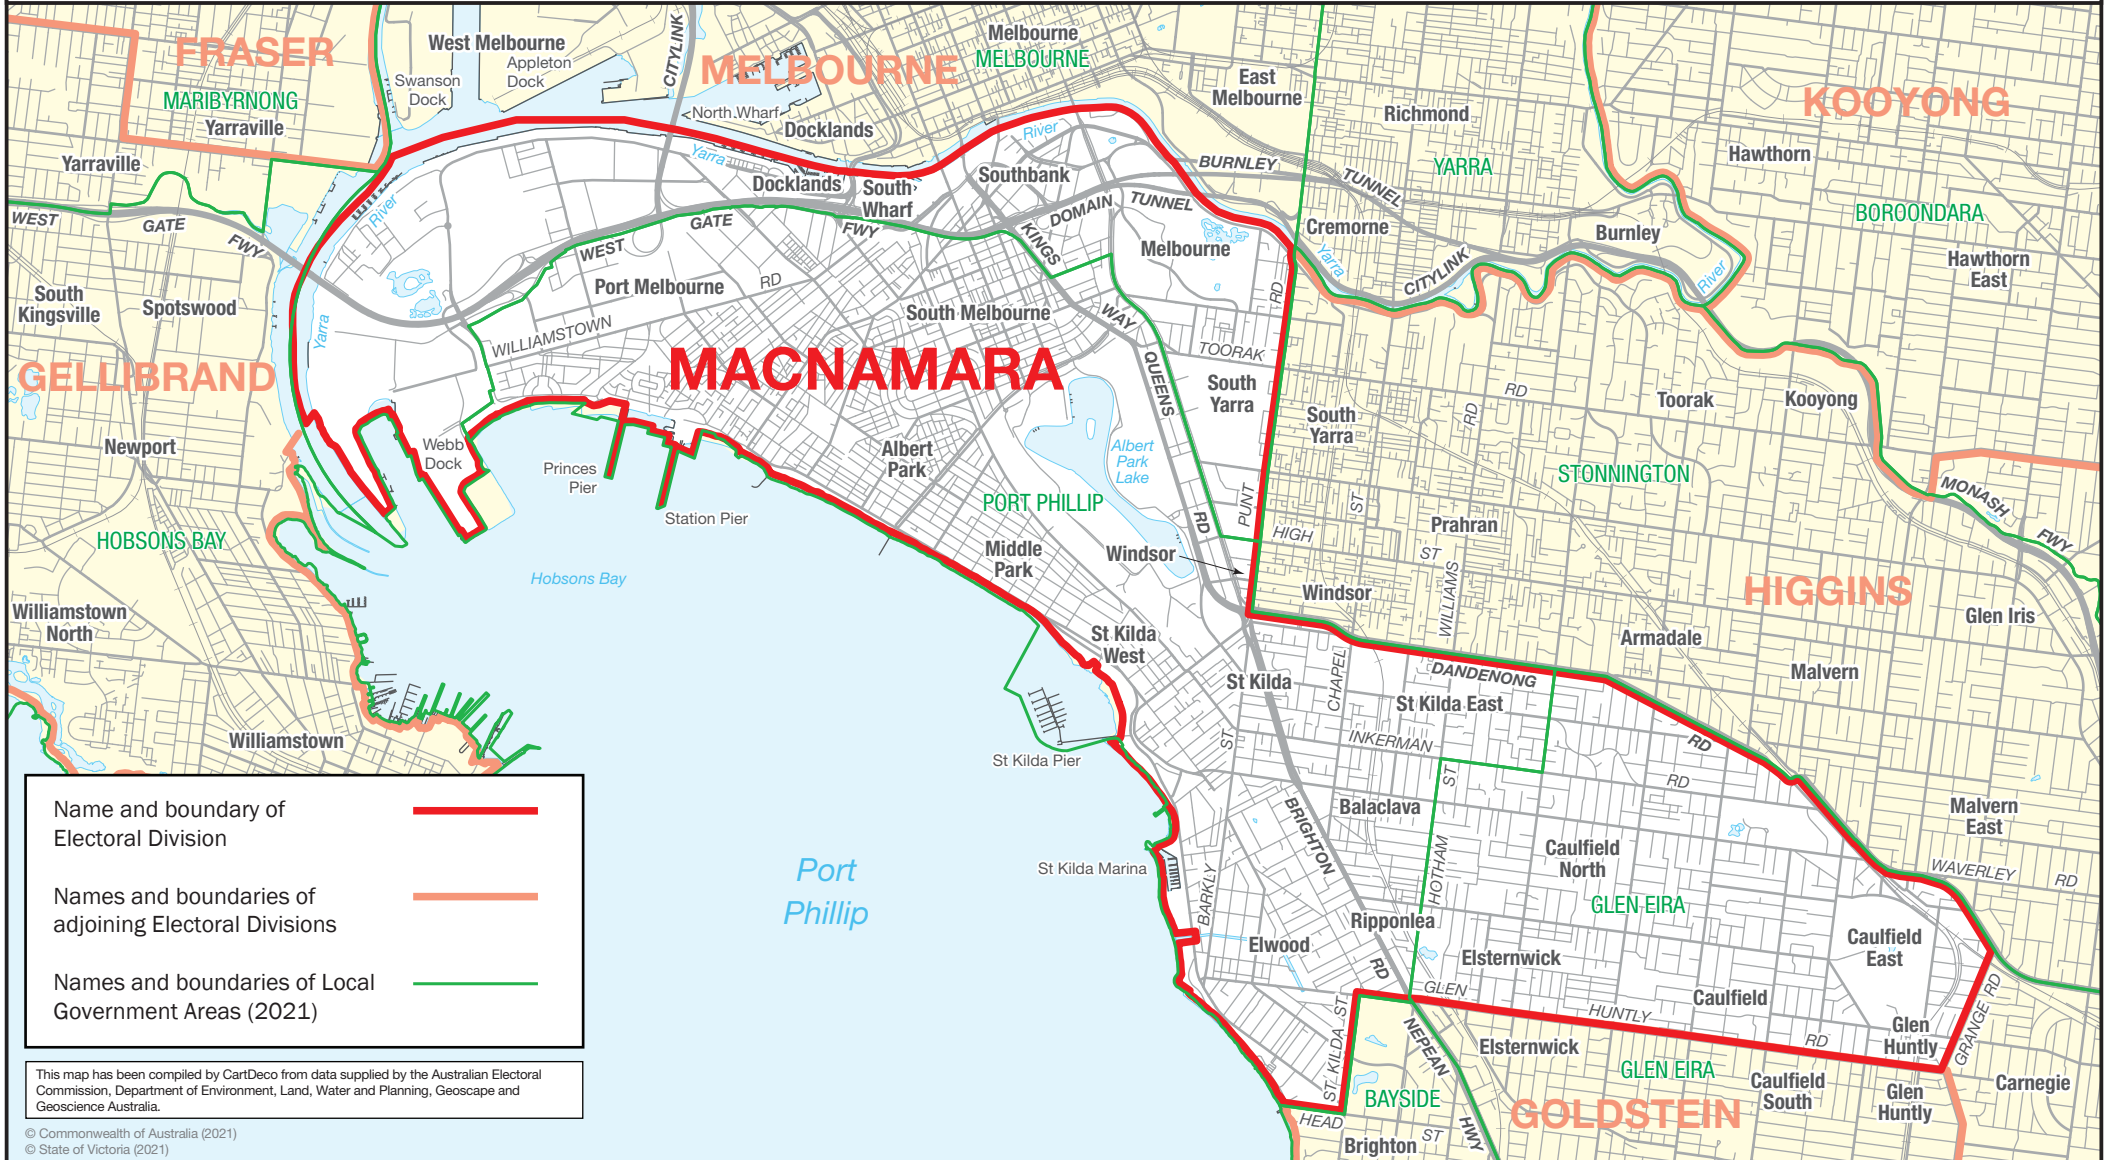

July 2021  
**MAP OF COMMONWEALTH  
 ELECTORAL DIVISION OF  
 MACNAMARA**

0 2 km

Name and boundary of Electoral Division	
Names and boundaries of adjoining Electoral Divisions	
Names and boundaries of Local Government Areas (2021)	

This map has been compiled by CartDeco from data supplied by the Australian Electoral Commission, Department of Environment, Land, Water and Planning, Geoscape and Geoscience Australia.