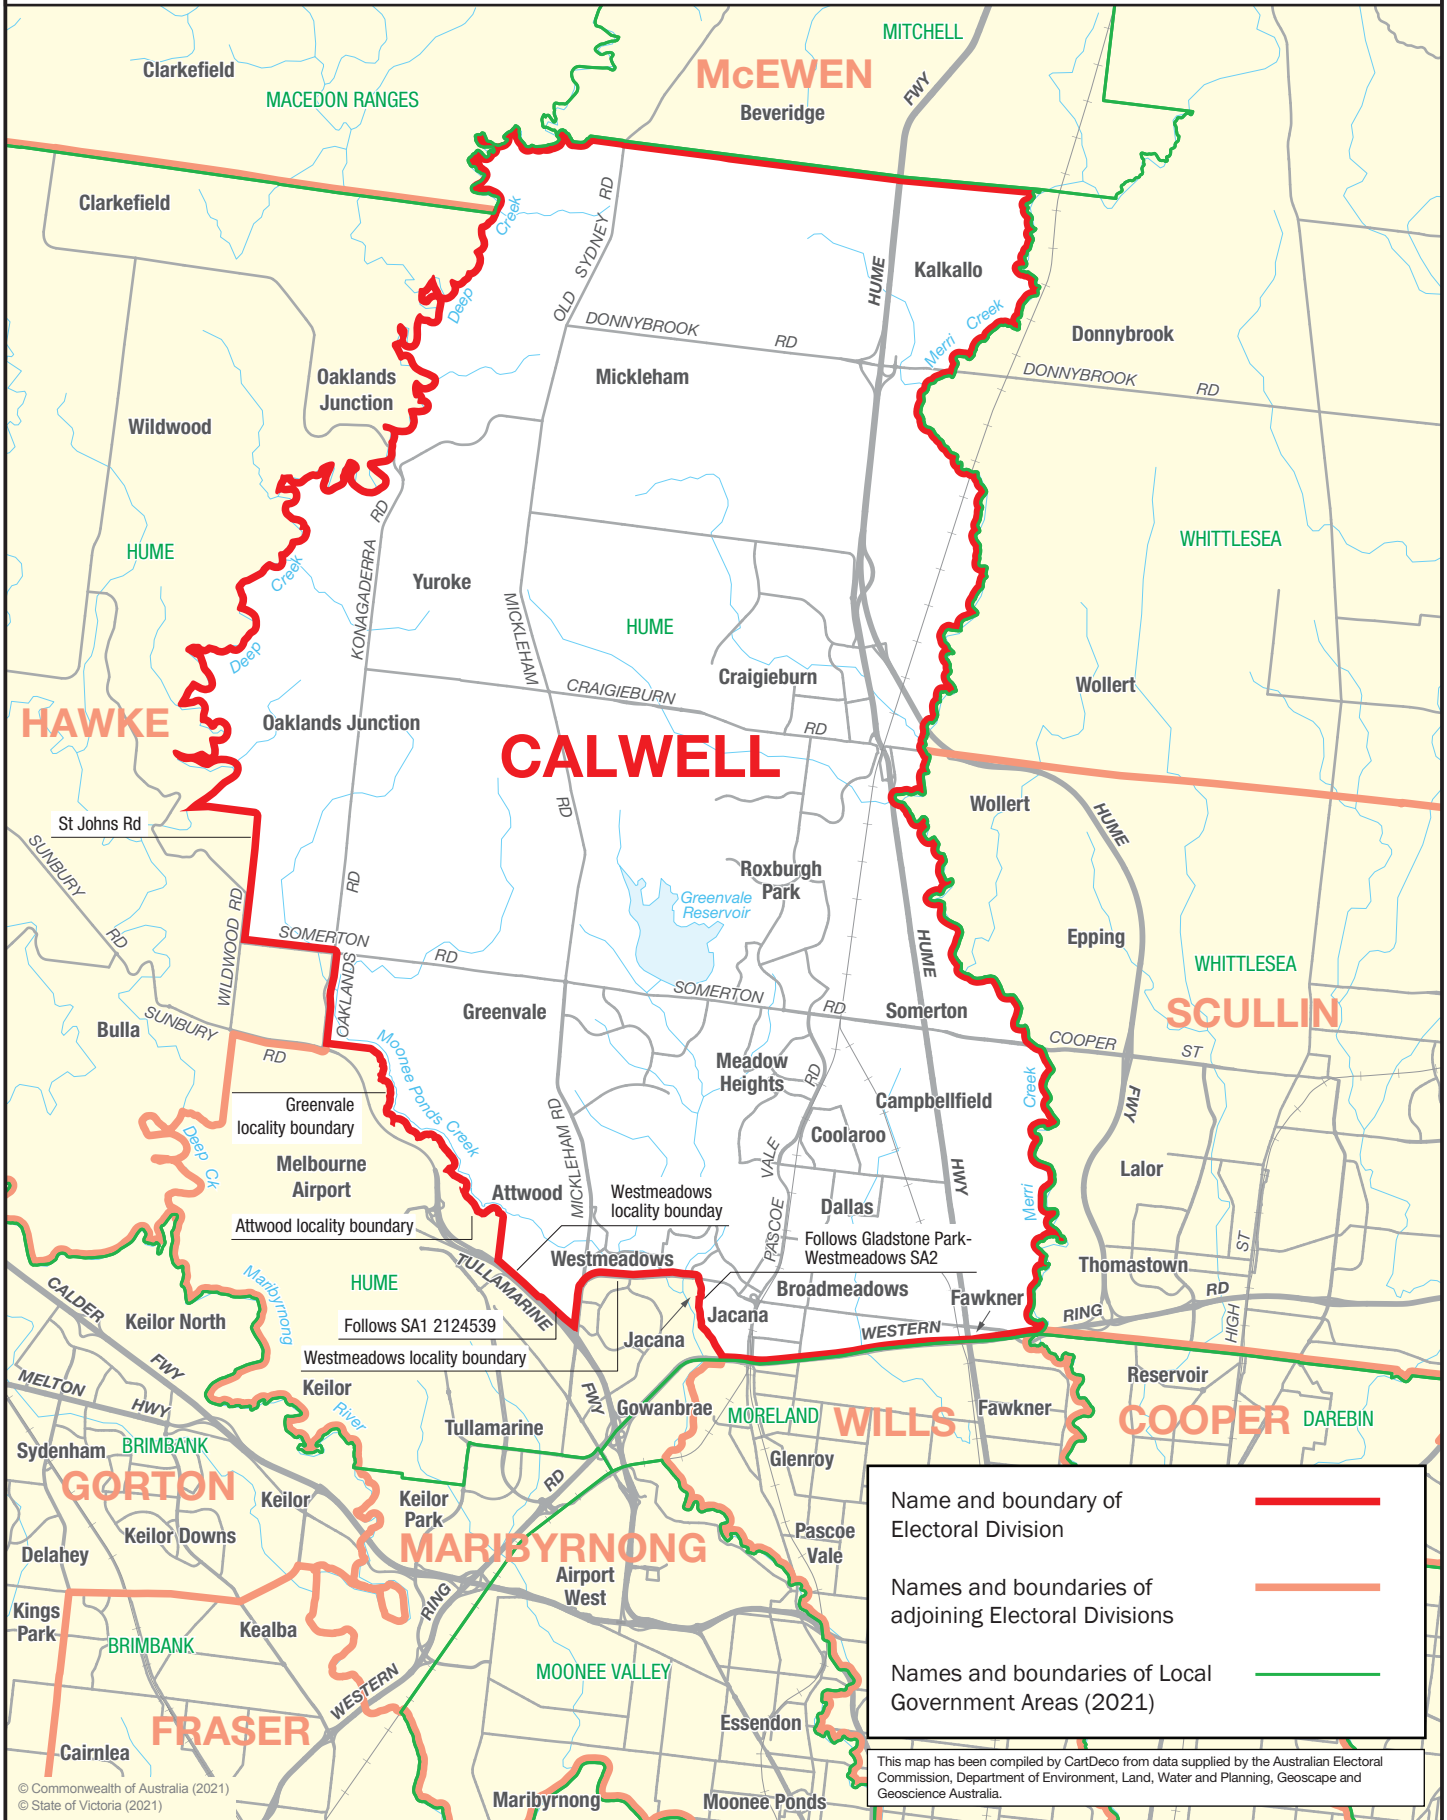

July 2021
**MAP OF COMMONWEALTH
 ELECTORAL DIVISION OF
 CALWELL**

0 2 km

Name and boundary of Electoral Division	
Names and boundaries of adjoining Electoral Divisions	
Names and boundaries of Local Government Areas (2021)	

This map has been compiled by CartDeco from data supplied by the Australian Electoral Commission, Department of Environment, Land, Water and Planning, Geoscape and Geoscience Australia.