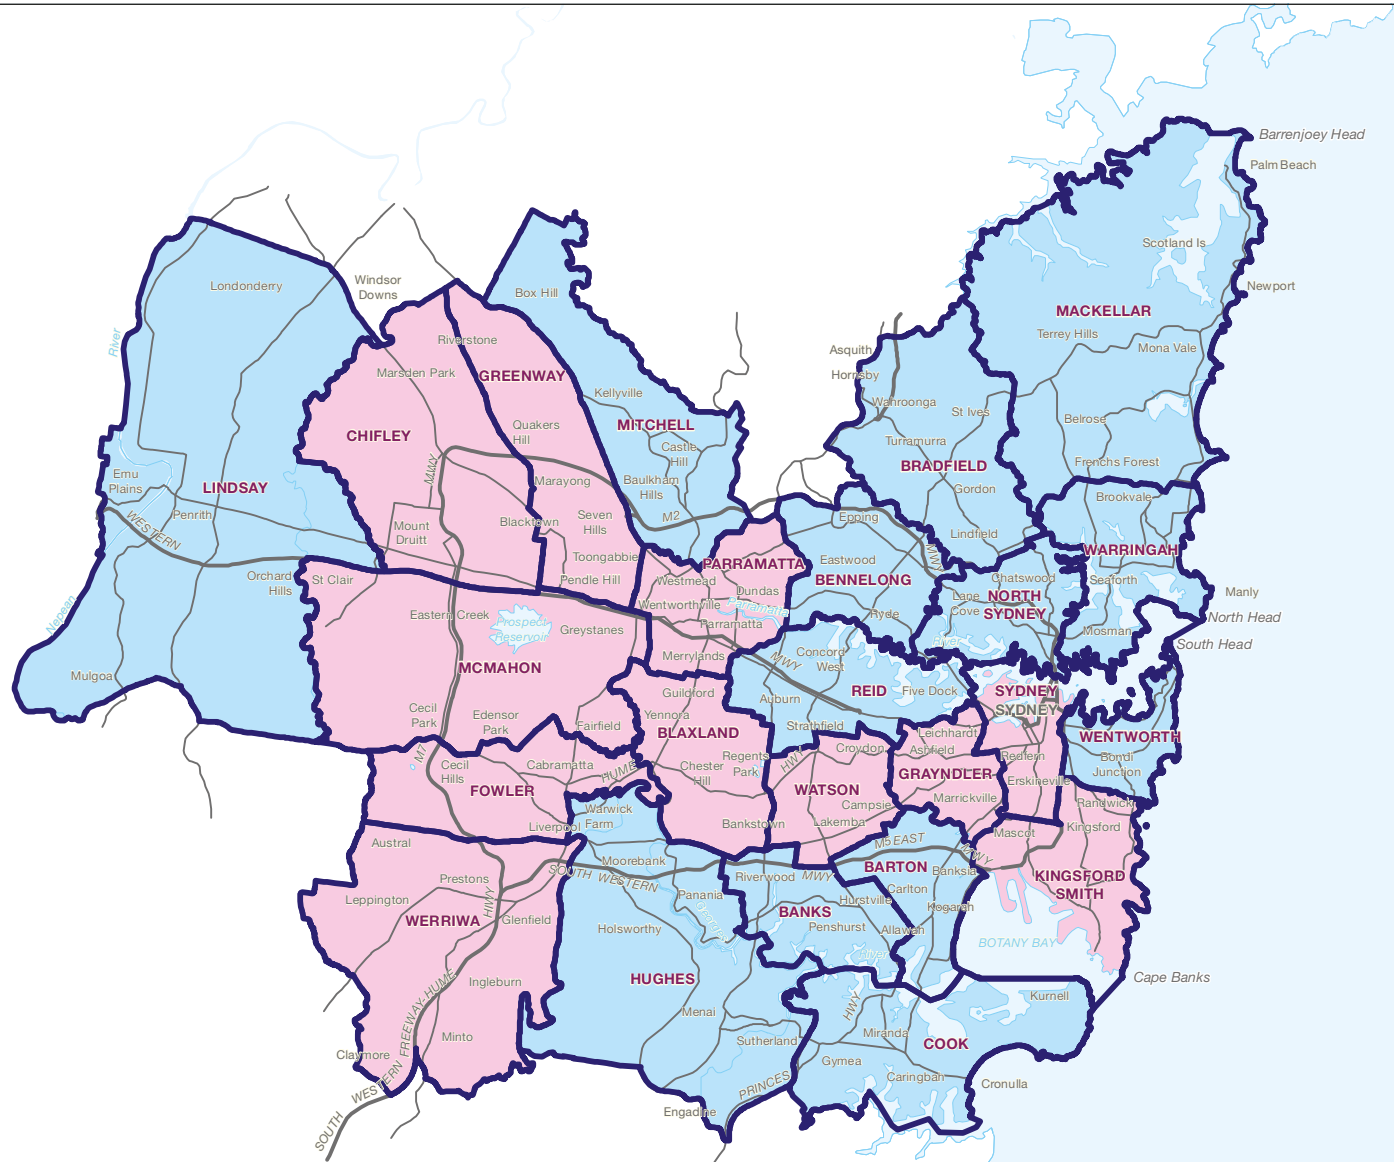

2013 federal election Results Map

New South Wales

The electoral boundaries represented on this map are those in place at the 2013 federal election.

2013 federal election Results Map

Sydney area and surrounds

The electoral boundaries represented on this map are those in place at the 2013 federal election.

2013 federal election Results Map

Sydney urban and Lord Howe Island

5 km

- Australian Labor Party
- Liberal
- Division Boundary
- TEXT** Division Name

The electoral boundaries represented on this map are those in place at the 2013 federal election.

2013 members elected

New South Wales		
Division	Full name	Party
Banks	COLEMAN, David	LP
Barton	VARVARIS, Nickolas	LP
Bennelong	ALEXANDER, John	LP
Berowra	RUDDOCK, Philip	LP
Blaxland	CLARE, Jason	ALP
Bradfield	FLETCHER, Paul	LP
Calare	COBB, John	NP
Charlton	CONROY, Pat	ALP
Chifley	HUSIC, Ed	ALP
Cook	MORRISON, Scott	LP
Cowper	HARTSUYKER, Luke	NP
Cunningham	BIRD, Sharon	ALP
Dobell	McNAMARA, Karen	LP
Eden-Monaro	HENDY, Peter	LP
Farrer	LEY, Sussan	LP
Fowler	HAYES, Chris	ALP
Gilmore	SUDMALIS, Ann	LP
Grayndler	ALBANESE, Anthony	ALP
Greenway	ROWLAND, Michelle	ALP
Hughes	KELLY, Craig	LP
Hume	TAYLOR, Angus	LP
Hunter	FITZGIBBON, Joel	ALP
Kingsford Smith	THISTLETHWAITE, Matt	ALP
Lindsay	SCOTT, Fiona	LP
Lyne	GILLESPIE, David	NP
Macarthur	MATHESON, Russell	LP
Mackellar	BISHOP, Bronwyn	LP
Macquarie	MARKUS, Louise	LP
McMahon	BOWEN, Chris	ALP
Mitchell	HAWKE, Alex	LP
New England	JOYCE, Barnaby	NP
Newcastle	CLAYDON, Sharon	ALP
North Sydney	HOCKEY, Joe	LP
Page	HOGAN, Kevin	NP
Parkes	COULTON, Mark	NP
Parramatta	OWENS, Julie	ALP
Paterson	BALDWIN, Bob	LP
Reid	LAUNDY, Craig	LP
Richmond	ELLIOT, Justine	ALP
Riverina	McCORMACK, Michael	NP
Robertson	WICKS, Lucy	LP
Shortland	HALL, Jill Griffiths	ALP
Sydney	PLIBERSEK, Tanya	ALP
Throsby	JONES, Stephen	ALP
Warringah	ABBOTT, Tony	LP
Watson	BURKE, Tony	ALP
Wentworth	TURNBULL, Malcolm	LP
Werriwa	FERGUSON, Laurie	ALP