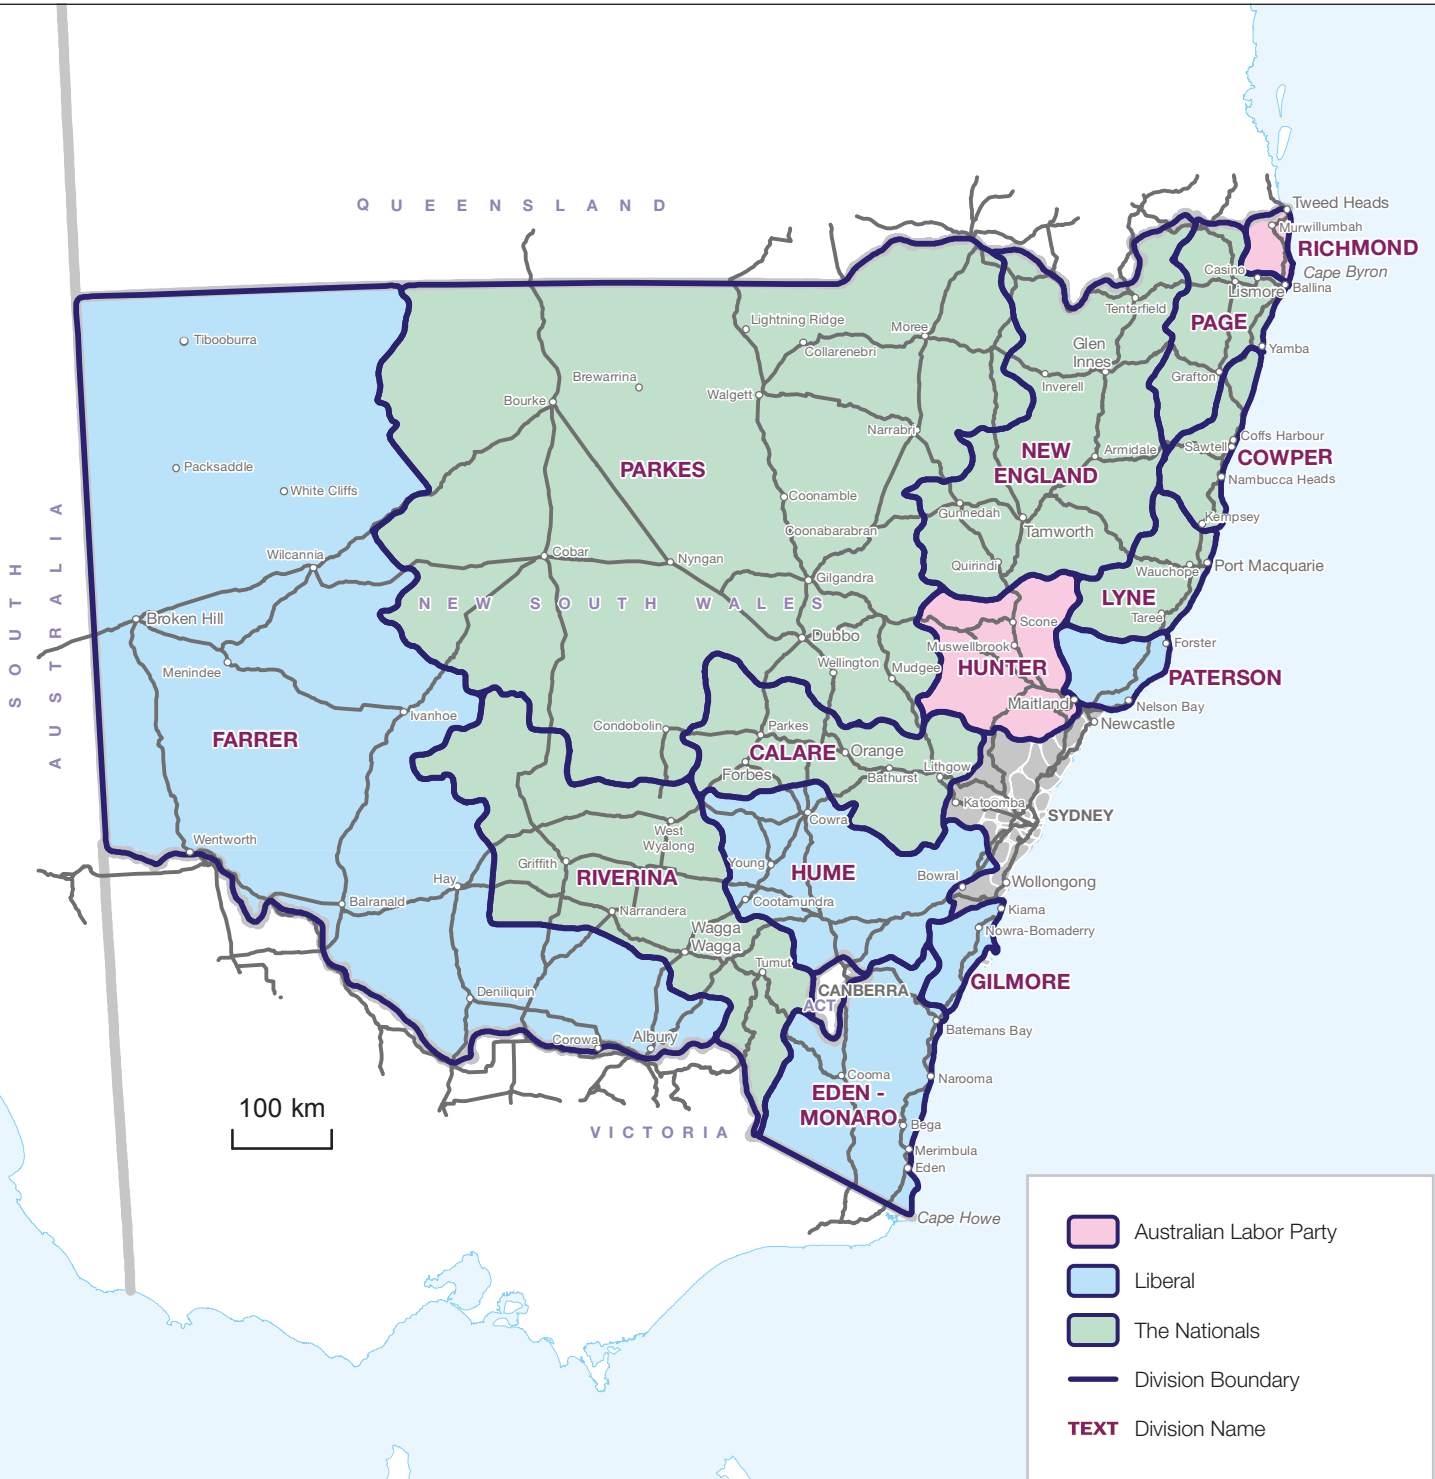

2013 federal election Results Map

New South Wales

The electoral boundaries represented on this map are those in place at the 2013 federal election.

2013 federal election Results Map

Sydney area and surrounds

The electoral boundaries represented on this map are those in place at the 2013 federal election.

2013 federal election Results Map

Sydney urban and Lord Howe Island

5 km

- Australian Labor Party
- Liberal
- Division Boundary
- TEXT** Division Name

The electoral boundaries represented on this map are those in place at the 2013 federal election.

2013 members elected

New South Wales		
Division	Full name	Party
Banks	COLEMAN, David	LP
Barton	VARVARIS, Nickolas	LP
Bennelong	ALEXANDER, John	LP
Berowra	RUDDOCK, Philip	LP
Blaxland	CLARE, Jason	ALP
Bradfield	FLETCHER, Paul	LP
Calare	COBB, John	NP
Charlton	CONROY, Pat	ALP
Chifley	HUSIC, Ed	ALP
Cook	MORRISON, Scott	LP
Cowper	HARTSUYKER, Luke	NP
Cunningham	BIRD, Sharon	ALP
Dobell	McNAMARA, Karen	LP
Eden-Monaro	HENDY, Peter	LP
Farrer	LEY, Sussan	LP
Fowler	HAYES, Chris	ALP
Gilmore	SUDMALIS, Ann	LP
Grayndler	ALBANESE, Anthony	ALP
Greenway	ROWLAND, Michelle	ALP
Hughes	KELLY, Craig	LP
Hume	TAYLOR, Angus	LP
Hunter	FITZGIBBON, Joel	ALP
Kingsford Smith	THISTLETHWAITE, Matt	ALP
Lindsay	SCOTT, Fiona	LP
Lyne	GILLESPIE, David	NP
Macarthur	MATHESON, Russell	LP
Mackellar	BISHOP, Bronwyn	LP
Macquarie	MARKUS, Louise	LP
McMahon	BOWEN, Chris	ALP
Mitchell	HAWKE, Alex	LP
New England	JOYCE, Barnaby	NP
Newcastle	CLAYDON, Sharon	ALP
North Sydney	HOCKEY, Joe	LP
Page	HOGAN, Kevin	NP
Parkes	COULTON, Mark	NP
Parramatta	OWENS, Julie	ALP
Paterson	BALDWIN, Bob	LP
Reid	LAUNDY, Craig	LP
Richmond	ELLIOT, Justine	ALP
Riverina	McCORMACK, Michael	NP
Robertson	WICKS, Lucy	LP
Shortland	HALL, Jill Griffiths	ALP
Sydney	PLIBERSEK, Tanya	ALP
Throsby	JONES, Stephen	ALP
Warringah	ABBOTT, Tony	LP
Watson	BURKE, Tony	ALP
Wentworth	TURNBULL, Malcolm	LP
Werriwa	FERGUSON, Laurie	ALP