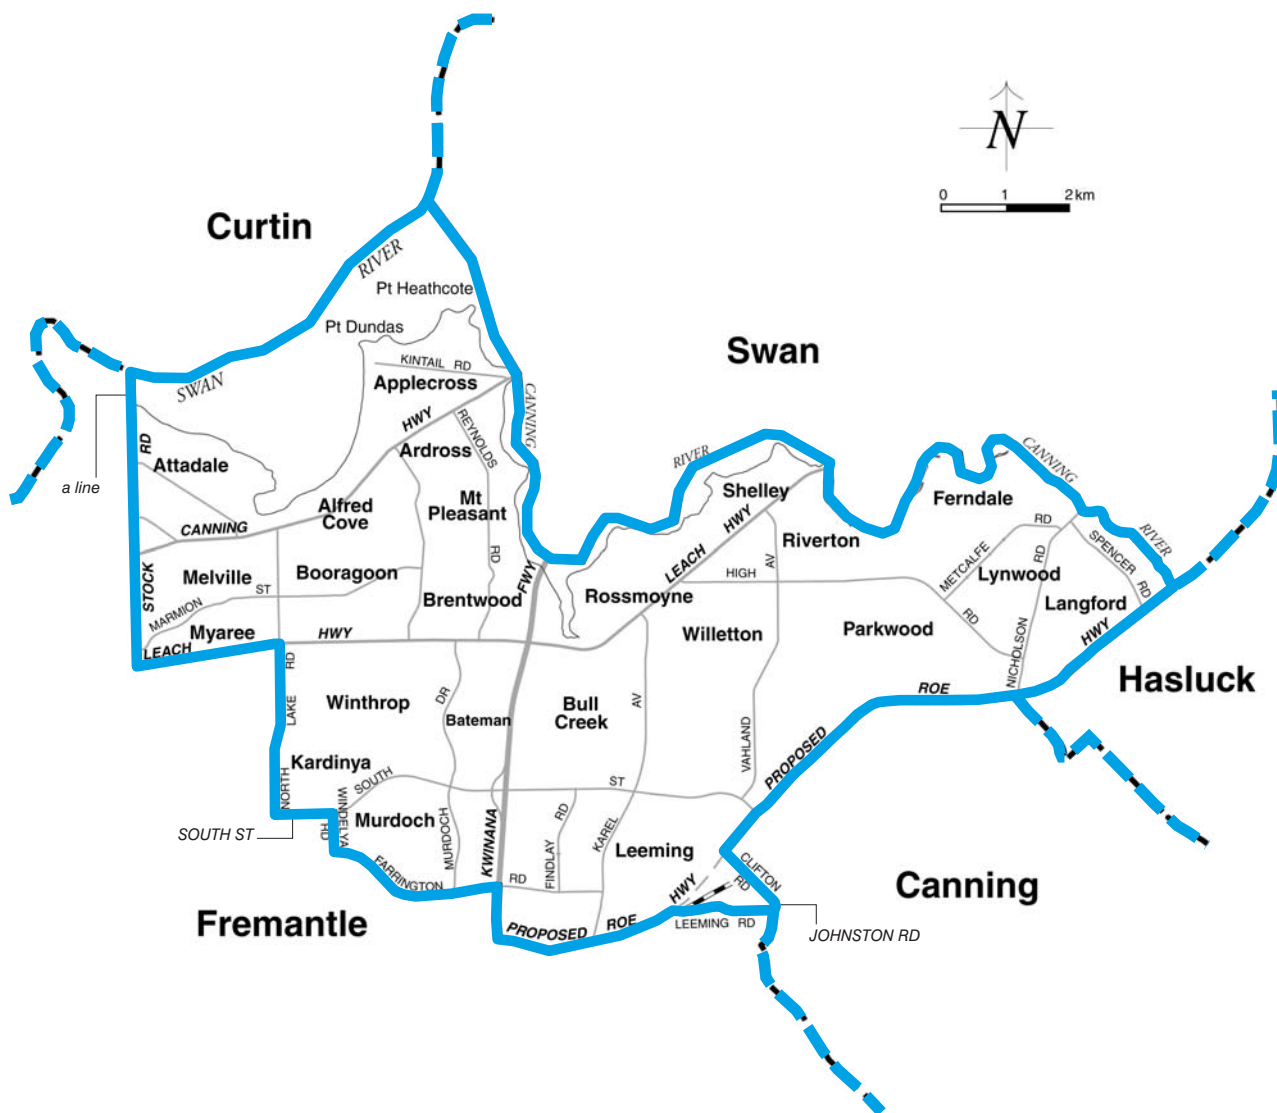

COMMONWEALTH ELECTORAL DIVISION OF **TANGNEY**

- Divisional boundary
- Adjoining divisional boundary
- Division area 70 sq km
- Railway line