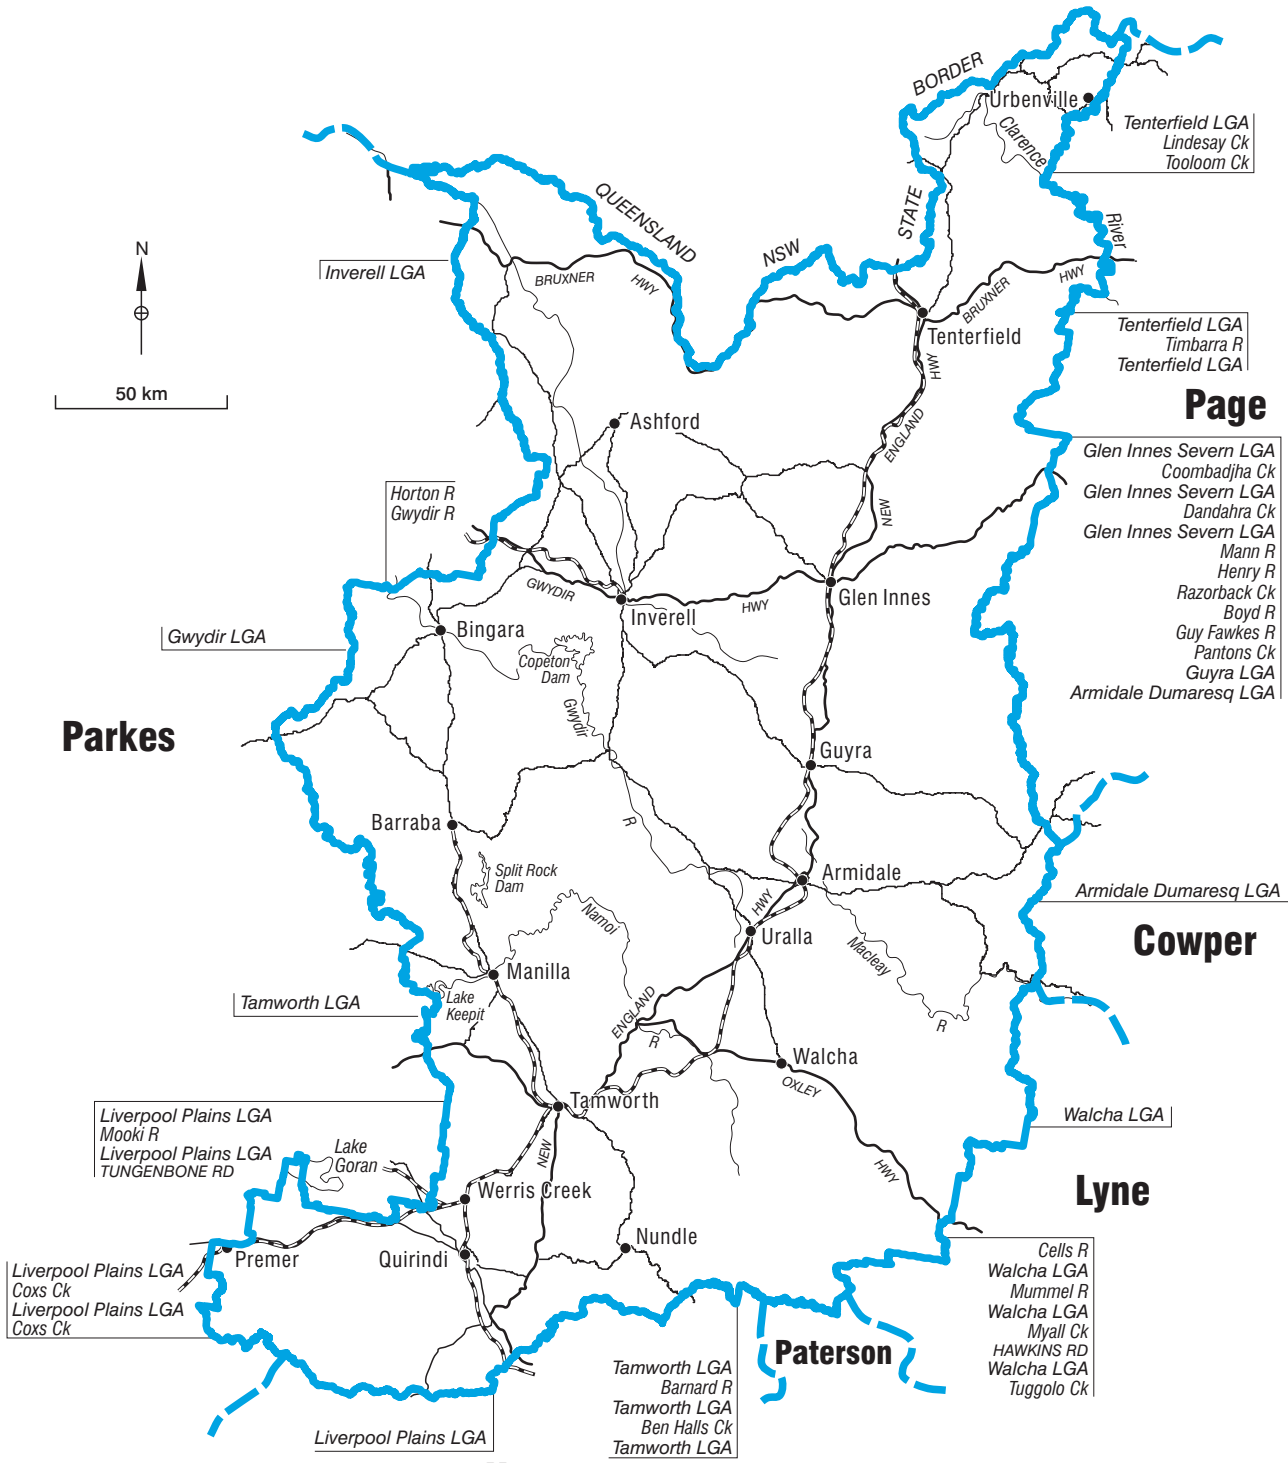

# COMMONWEALTH ELECTORAL DIVISION OF NEW ENGLAND

## Page

- Glen Innes Severn LGA
- Coombadjha Ck
- Glen Innes Severn LGA
- Dandahra Ck
- Glen Innes Severn LGA
- Mann R
- Henry R
- Razorback Ck
- Boyd R
- Guy Fawkes R
- Pantons Ck
- Guyra LGA
- Armidale Dumaresq LGA

**Parkes**

**Cowper**

**Lyne**

**Hunter**

- Divisional boundary
- Adjoining Divisional boundary
- Division area **58,463 sq km**
- Railway line

**Note:**  
Federal redistribution finalised in November 2006  
Local Government Area (LGA) descriptions are current at November 2005