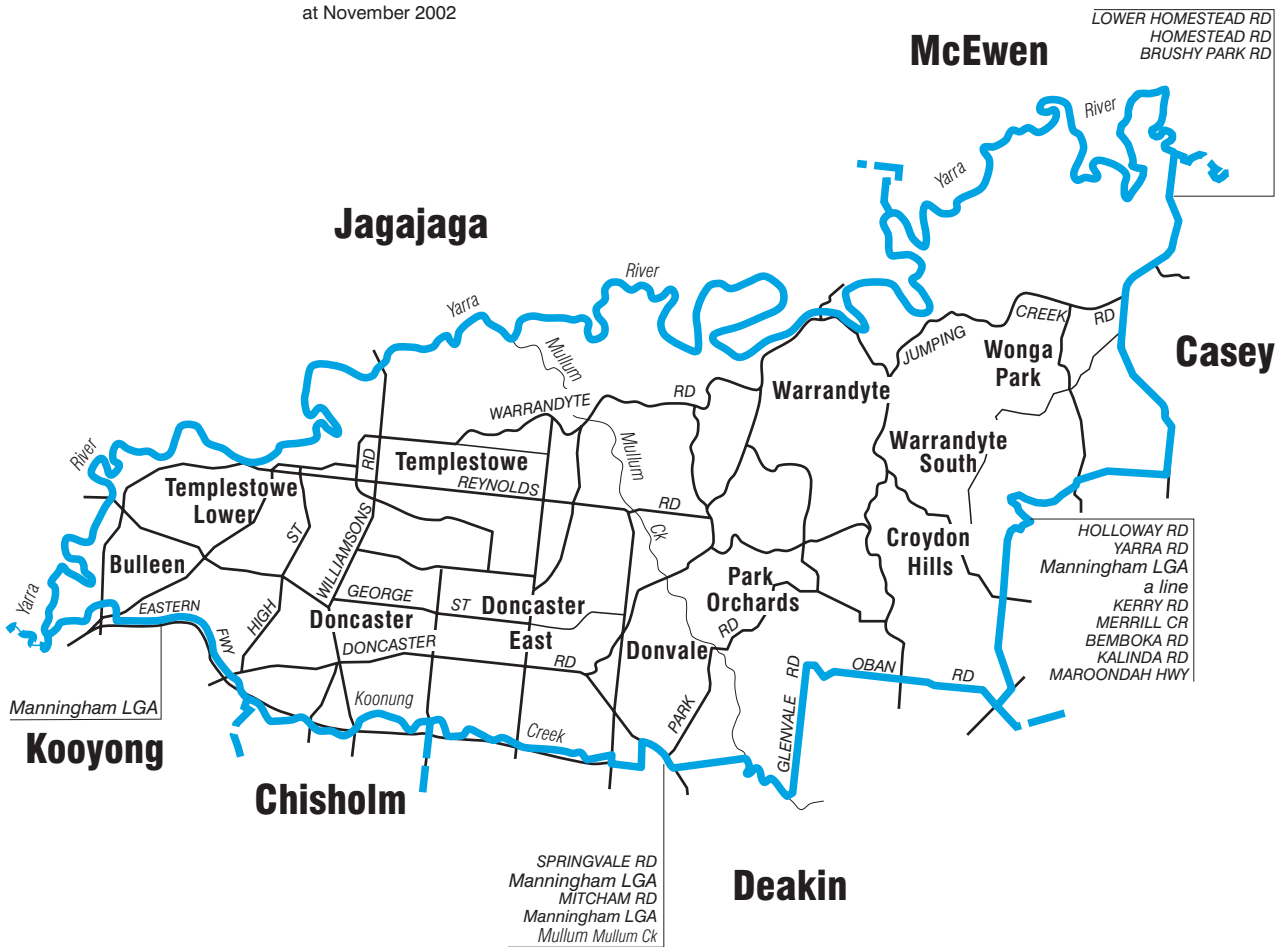

COMMONWEALTH ELECTORAL DIVISION OF MENZIES

Note:

Federal redistribution finalised in January 2003.

Local Government Area (LGA) descriptions are current at November 2002

- Divisional boundary
- Adjoining Divisional boundary
- Division area 119 sq km
- Railway line