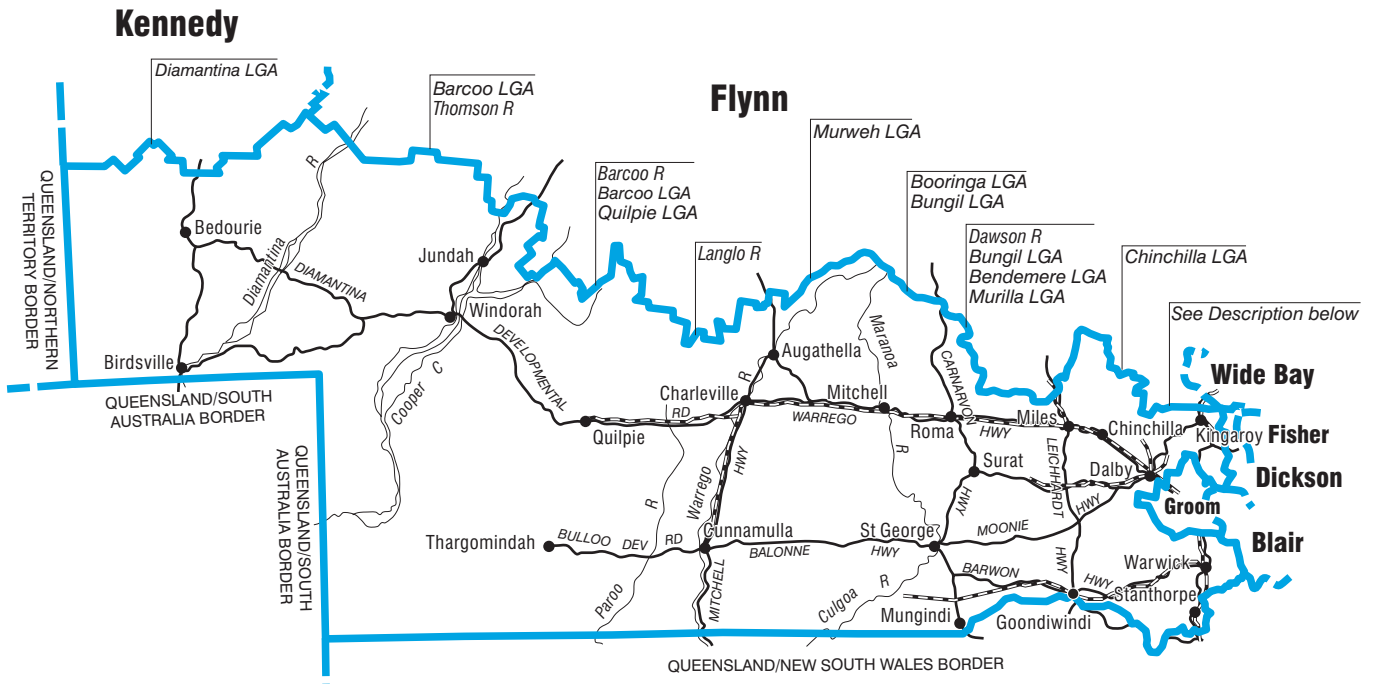

COMMONWEALTH ELECTORAL DIVISION OF MARANOA

Description: Chinchilla LGA, Kingaroy LGA, Nanango LGA, Watercourse, Lake Baramba, Nanango LGA, Crows Nest LGA, Emu Ck, Nunkenda Ck, Crows Nest LGA, Maronghi Ck, Maria Ck, Crows Nest LGA, Esk Crows Nest Rd, Crows Nest LGA, Auduramba Ck, Crows Nest LGA, Lake Cressbrook, Crows Nest LGA, Lake Cressbrook, Crows Nest LGA, Little Oakey Ck, Collingwood Rd, Old Esk Rd, New England Hwy, Pechey MacLagan Rd, Mclean Rd, Bretz Rd, A line, Coobybilla Ck, Cooby Ck, Groomsville Rd, Pechey MacLagan Rd, Douglas Plainby Rd, Douglas Rd, Swain Rd, Crows Nest LGA, Property bdys, Crows Nest LGA, Highgrove Thornville Rd, Oakey Cooyar Rd, Back Creek Rd, Cooyar Rangemore Rd, Wambo LGA, Western Rlwy, Wambo LGA, Millmerran LGA, Condamine R, Condamine R (Nth Branch), Millmerran LGA, Clifton LGA, Condamine R, Clifton LGA, Hodgson R, Clifton LGA, Kings Ck, Property bdys, Clifton LGA, Warwick LGA

- Divisional boundary
- Adjoining Divisional boundary
- Division area 546,830 sq km
- Railway line

Note:
Federal redistribution finalised in November 2006.
Local Government Area (LGA) descriptions are current at April 2006