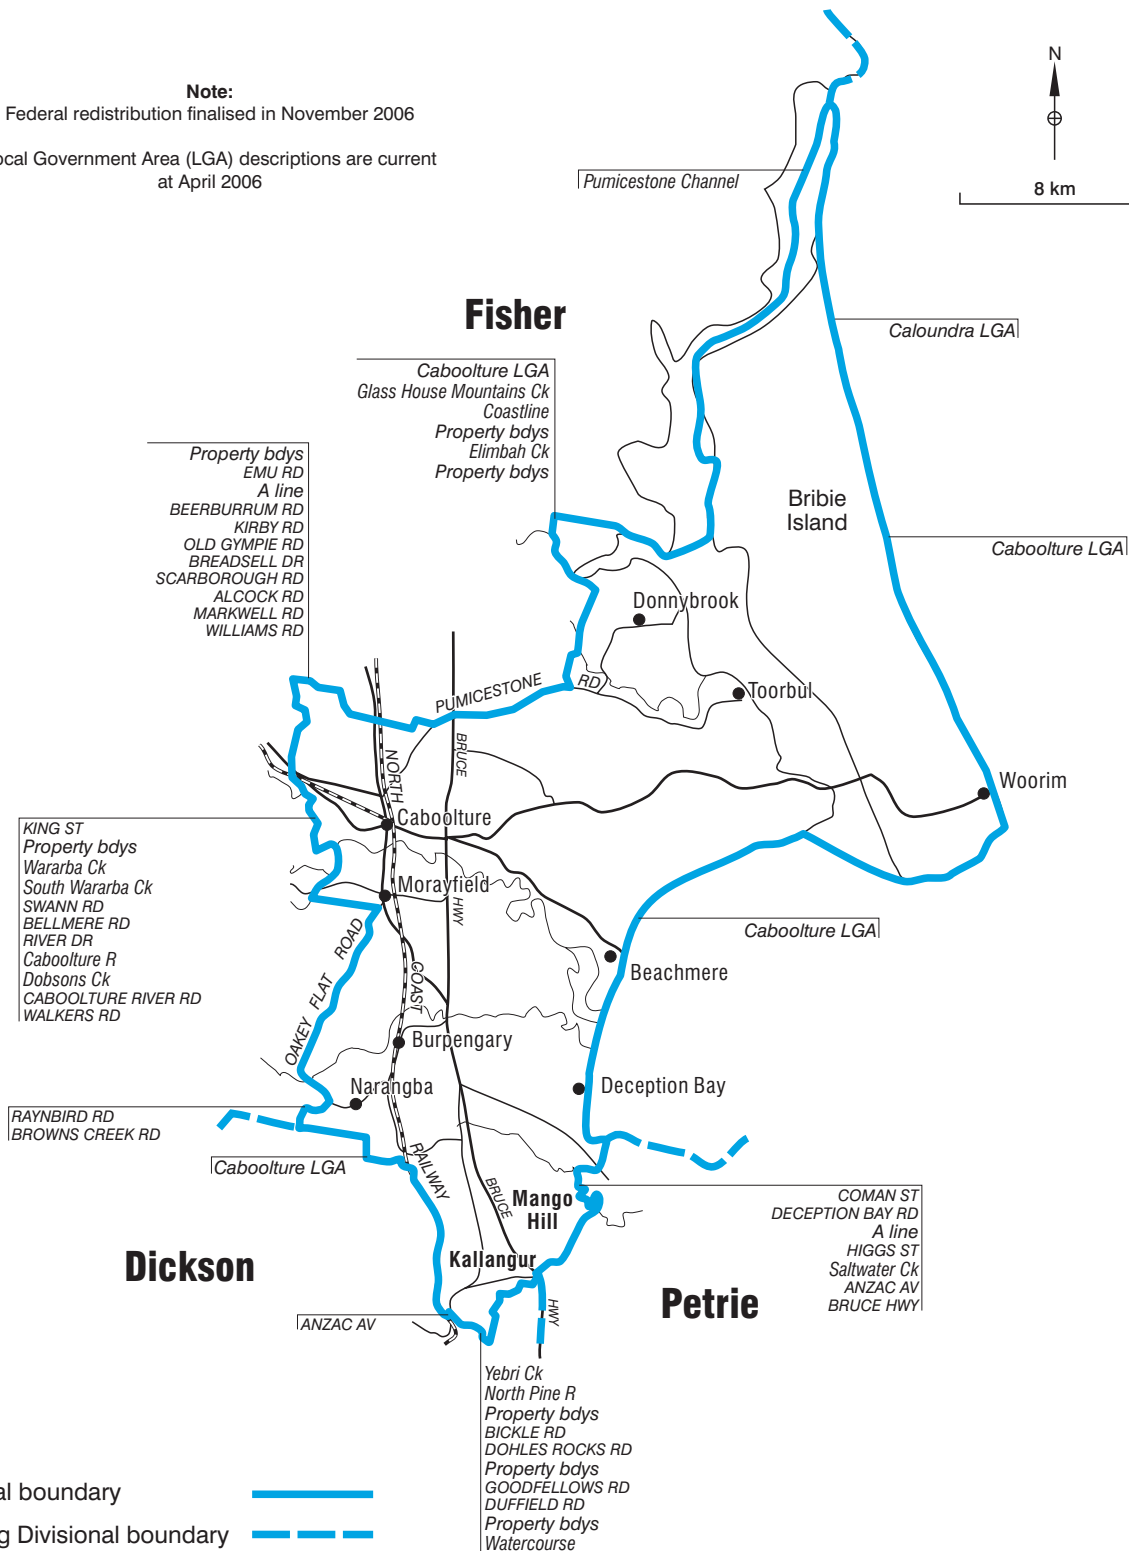

COMMONWEALTH ELECTORAL DIVISION OF LONGMAN

Note:

Federal redistribution finalised in November 2006

Local Government Area (LGA) descriptions are current at April 2006

Property bdys
EMU RD
A line
BEERBURRUM RD
KIRBY RD
OLD GYMPIE RD
BREADSELL DR
SCARBOROUGH RD
ALCOCK RD
MARKWELL RD
WILLIAMS RD

Caboolture LGA
Glass House Mountains Ck
Coastline
Property bdys
Elimbah Ck
Property bdys

KING ST
Property bdys
Wararba Ck
South Wararba Ck
SWANN RD
BELLMERE RD
RIVER DR
Caboolture R
Dobsons Ck
CABOOLTURE RIVER RD
WALKERS RD

RAYNBIRD RD
BROWNS CREEK RD

COMAN ST
DECEPTION BAY RD
A line
HIGGS ST
Saltwater Ck
ANZAC AV
BRUCE HWY

Yebri Ck
North Pine R
Property bdys
BICKLE RD
DOHLES ROCKS RD
Property bdys
GOODFELLOWS RD
DUFFIELD RD
Property bdys
Watercourse

- Divisional boundary
- Adjoining Divisional boundary
- Division area 478 sq km
- Railway line