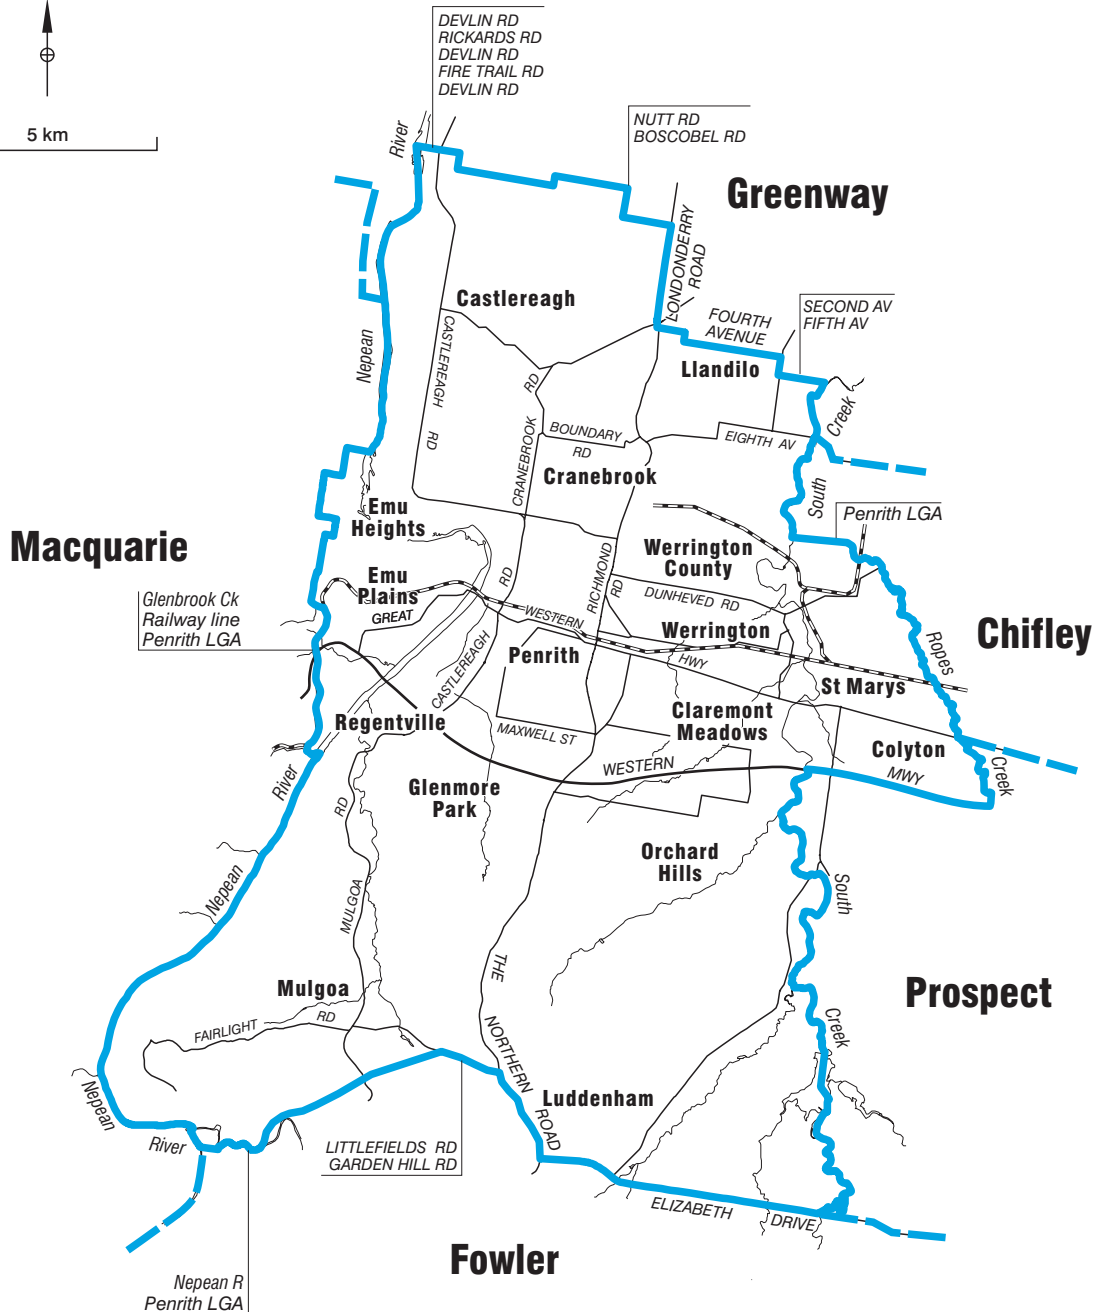

COMMONWEALTH ELECTORAL DIVISION OF **LINDSAY**

- Divisional boundary
- Adjoining Divisional boundary
- Division area 269 sq km
- Railway line

Note:
Federal redistribution finalised in November 2006
Local Government Area (LGA) descriptions are current at November 2005