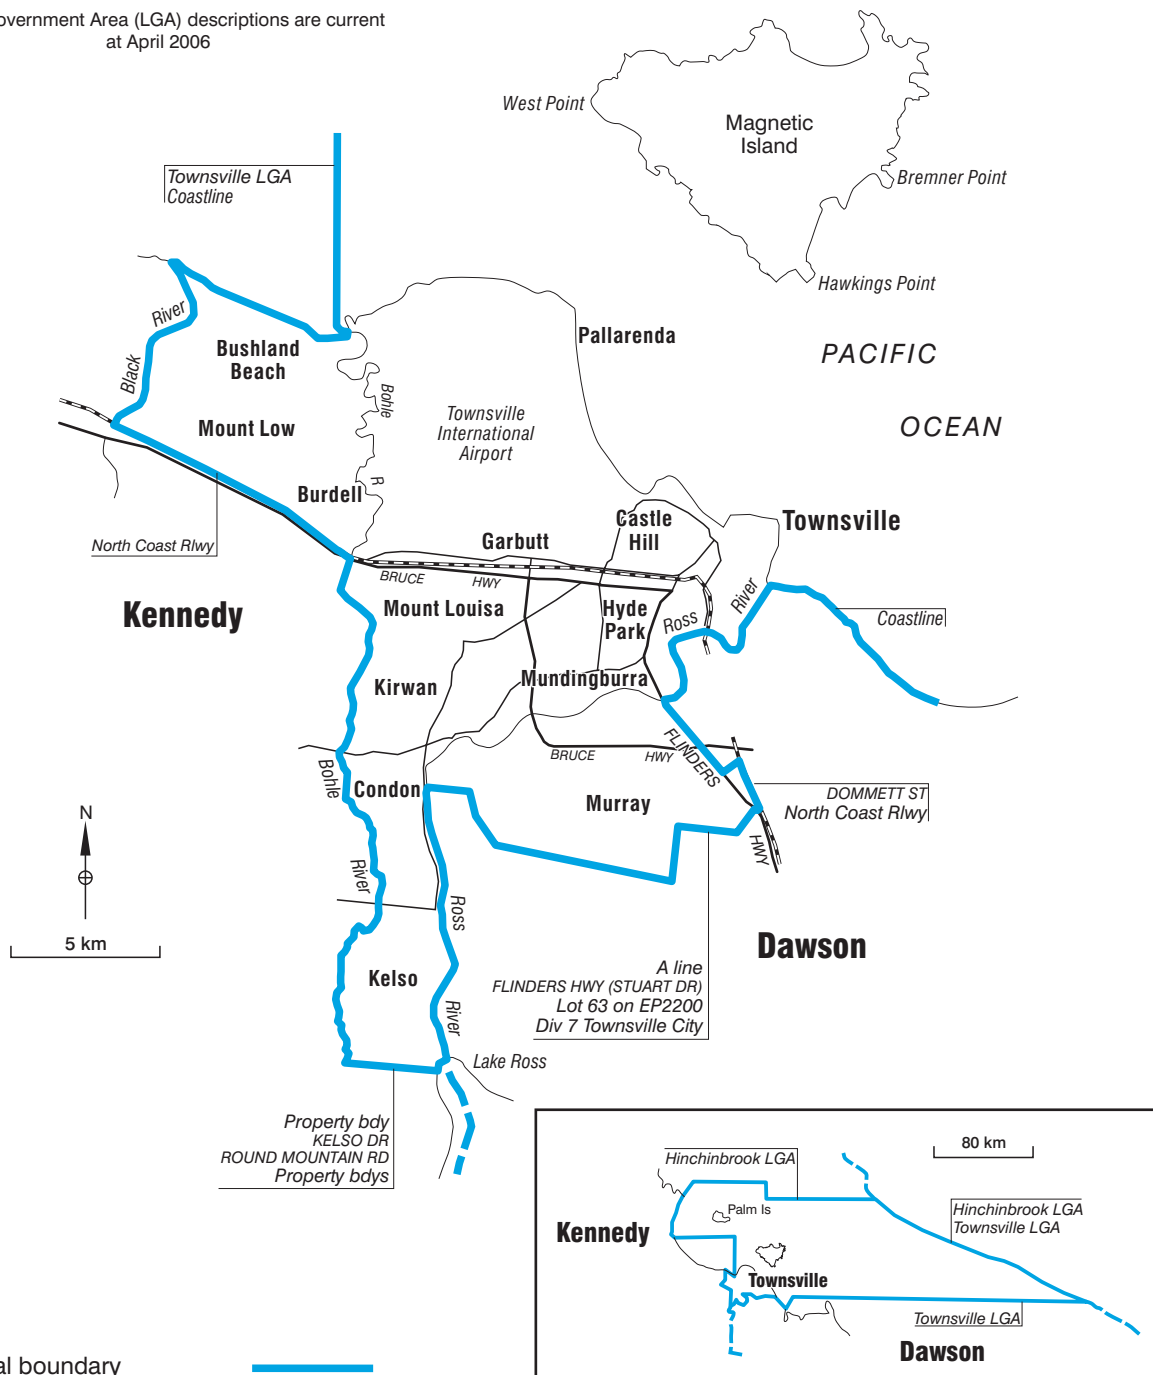

COMMONWEALTH ELECTORAL DIVISION OF HERBERT

Note:

Federal redistribution finalised in November 2006

Local Government Area (LGA) descriptions are current at April 2006

- Divisional boundary
- Adjoining Divisional boundary
- Division area 389 sq km
- Railway line