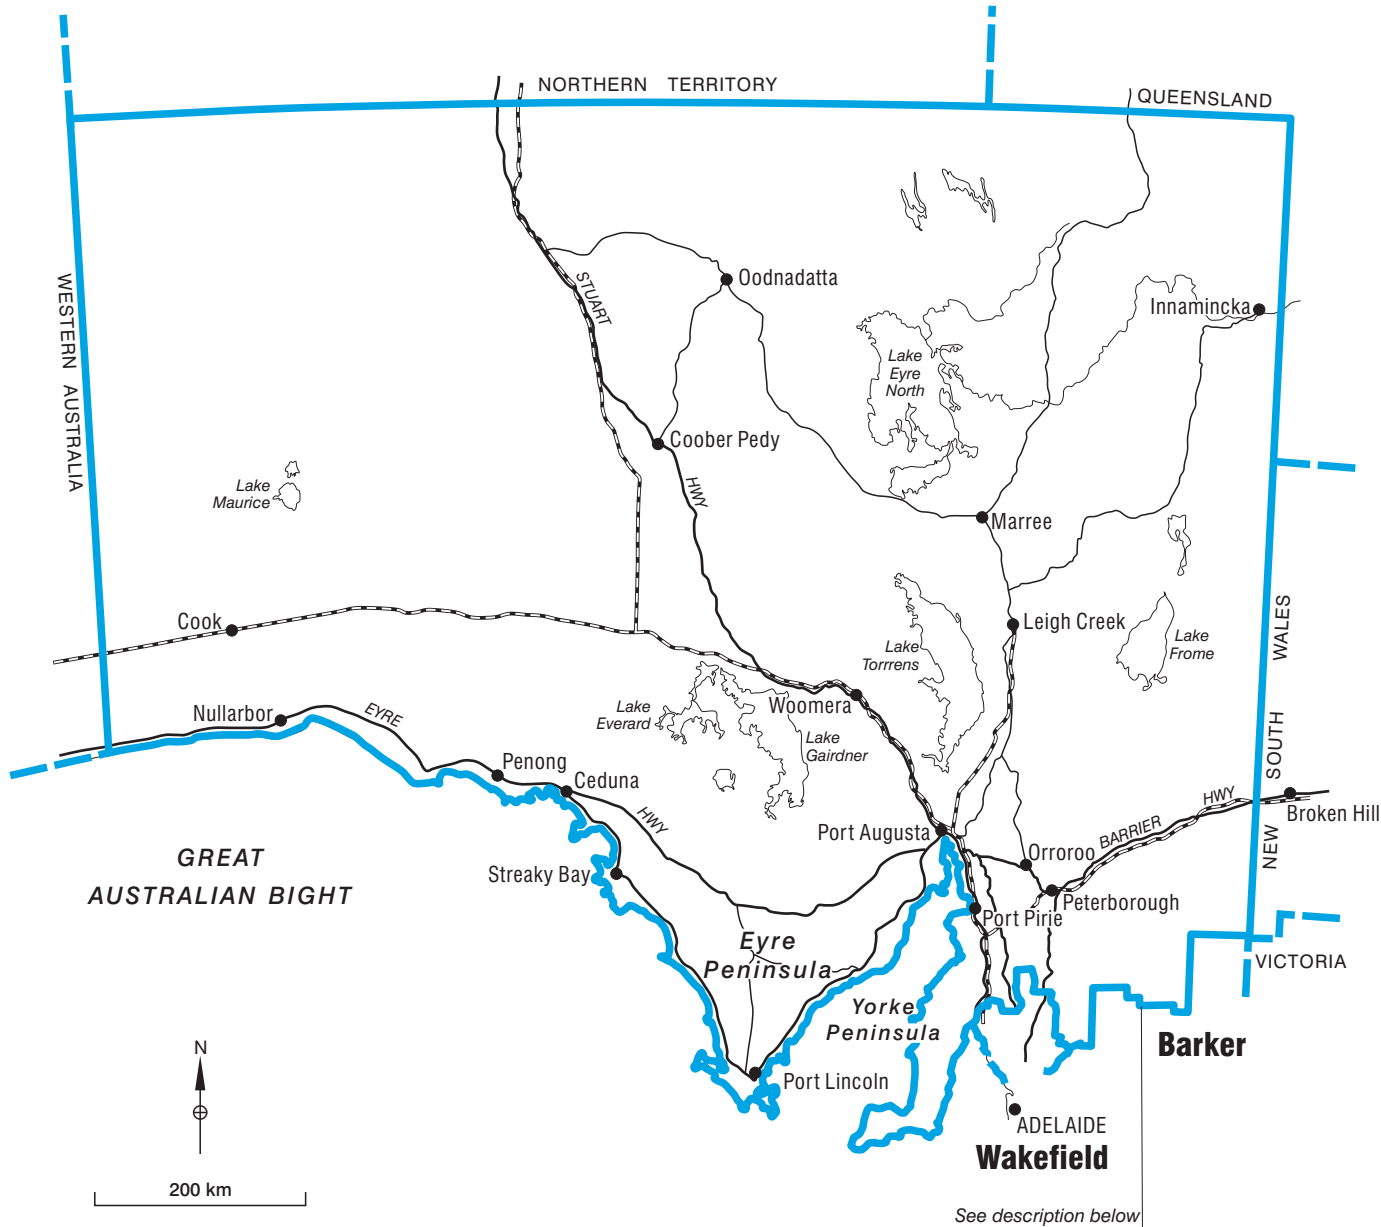

COMMONWEALTH ELECTORAL DIVISION OF **GREY**

See description below

Description: County of Hamley Bdy, HD Parcoola, Unincorporated Area Bdy, Goyder LGA, Northern Areas LGA, Wakefield LGA, Frome State Assembly District Bdy, Barunga West LGA, Yorke Peninsula LGA

- Divisional boundary
- Adjoining Divisional boundary
- Division area 904,881 sq km
- Railway line

Note:
Federal redistribution finalised in January 2004.
Local Government Area (LGA) descriptions are current at November 2002