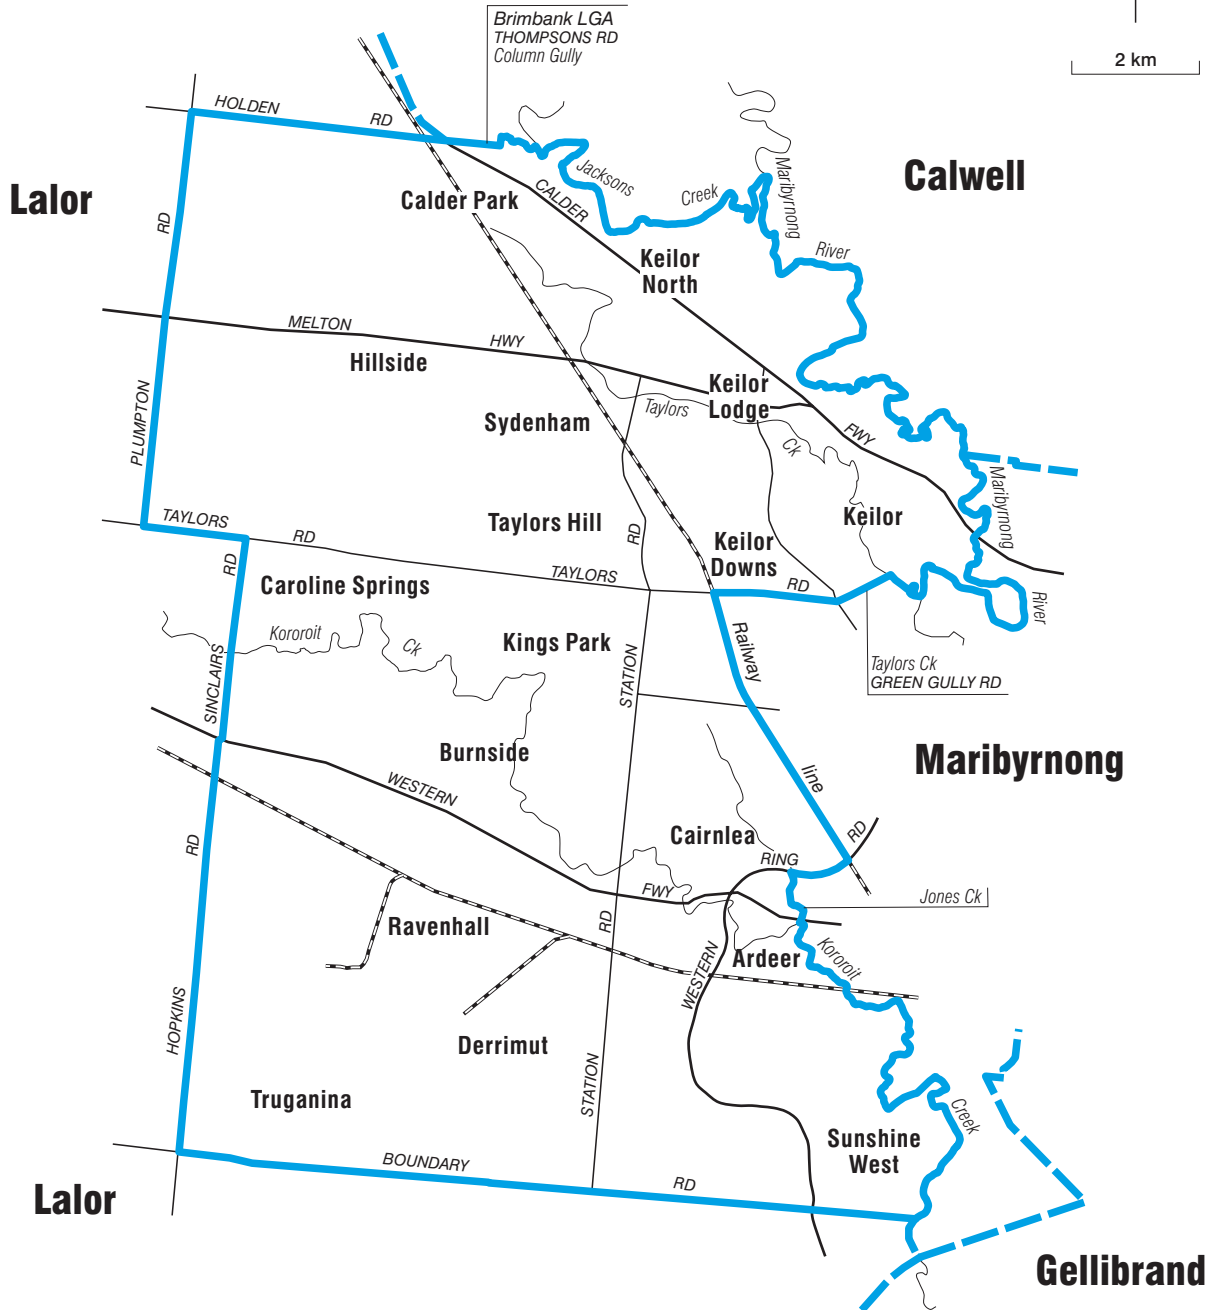

# COMMONWEALTH ELECTORAL DIVISION OF GORTON

2 km

- Divisional boundary
- Adjoining Divisional boundary
- Division area 166 sq km
- Railway line

**Note:**  
Federal redistribution finalised in January 2003.  
Local Government Area (LGA) descriptions are current  
at November 2002