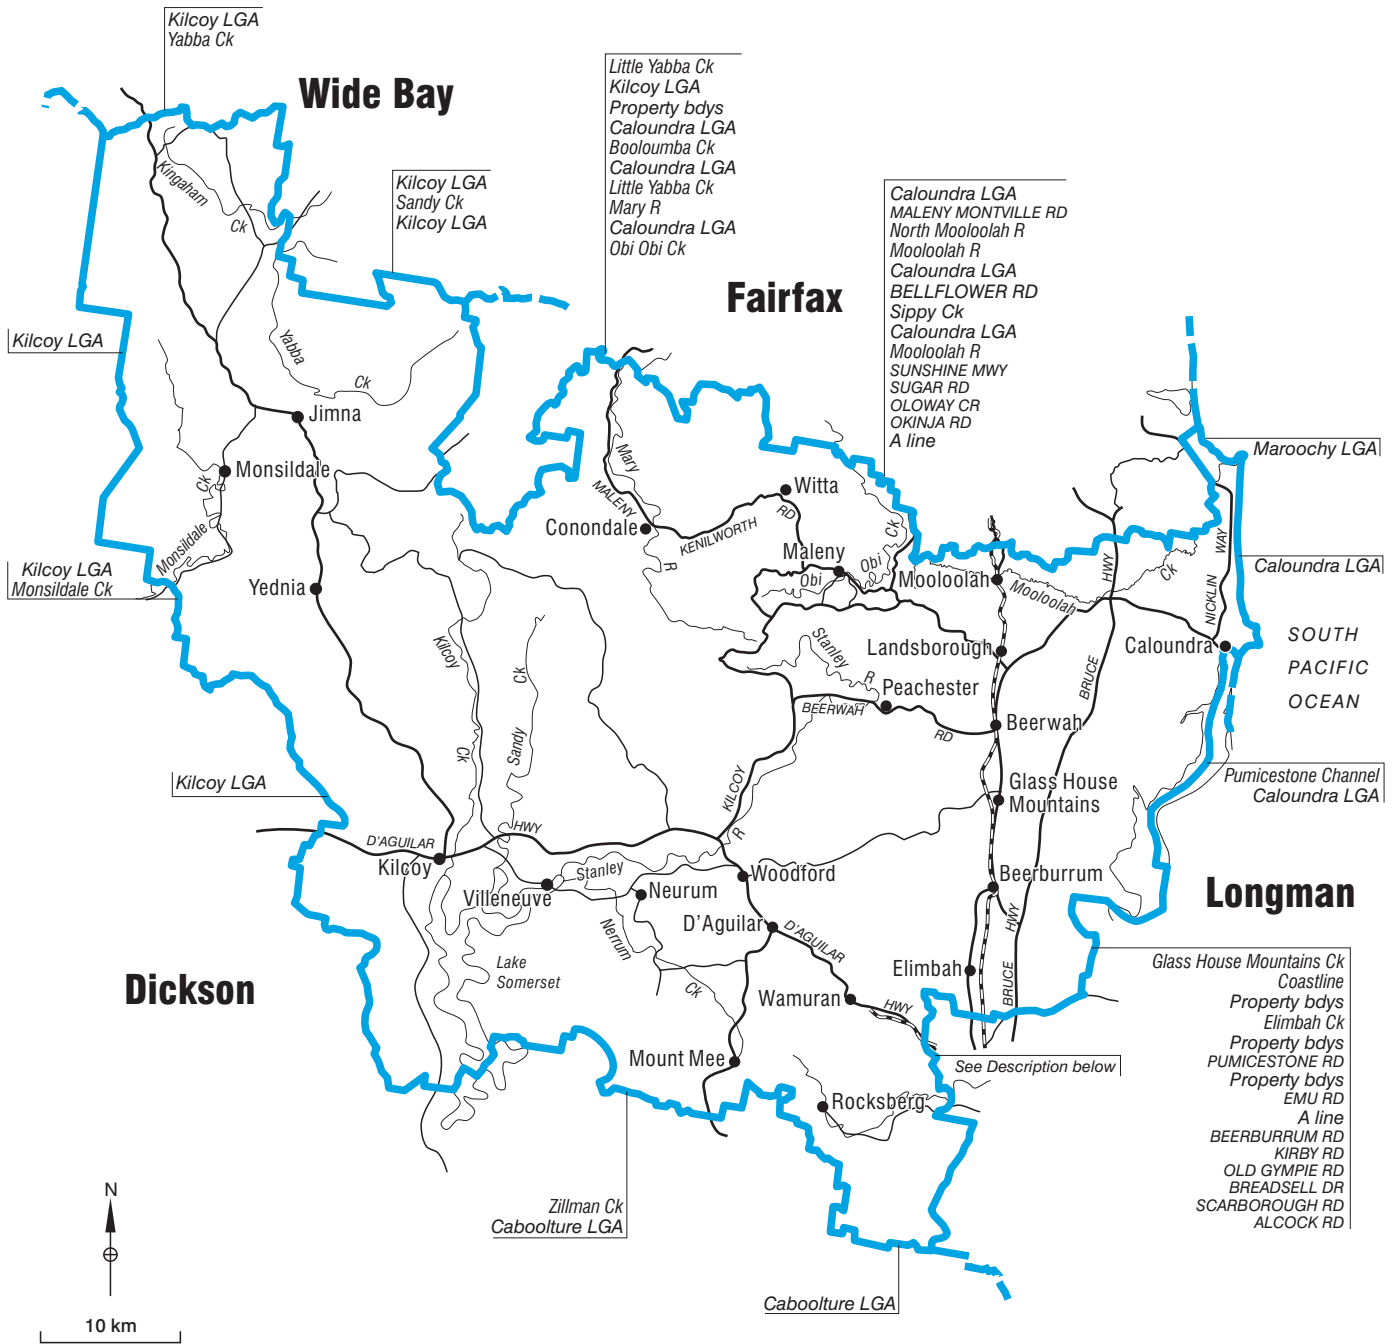

# COMMONWEALTH ELECTORAL DIVISION OF FISHER

**Description:** Markwell Rd, Williams Rd, King St, Property Bdys, Wararba Ck, South Wararba Ck, Swann Rd, Bellmere Rd, River Dr, Caboolture R, Dobsons Ck, Caboolture River Rd, Walkers Rd, Oakey Flat Rd, Raynbird Rd, Browns Creek Rd

- Divisional boundary
- Adjoining Divisional boundary
- Division area 3,322 sq km
- Railway line

**Note:**  
Federal redistribution finalised in November 2006  
Local Government Area (LGA) descriptions are current at April 2006