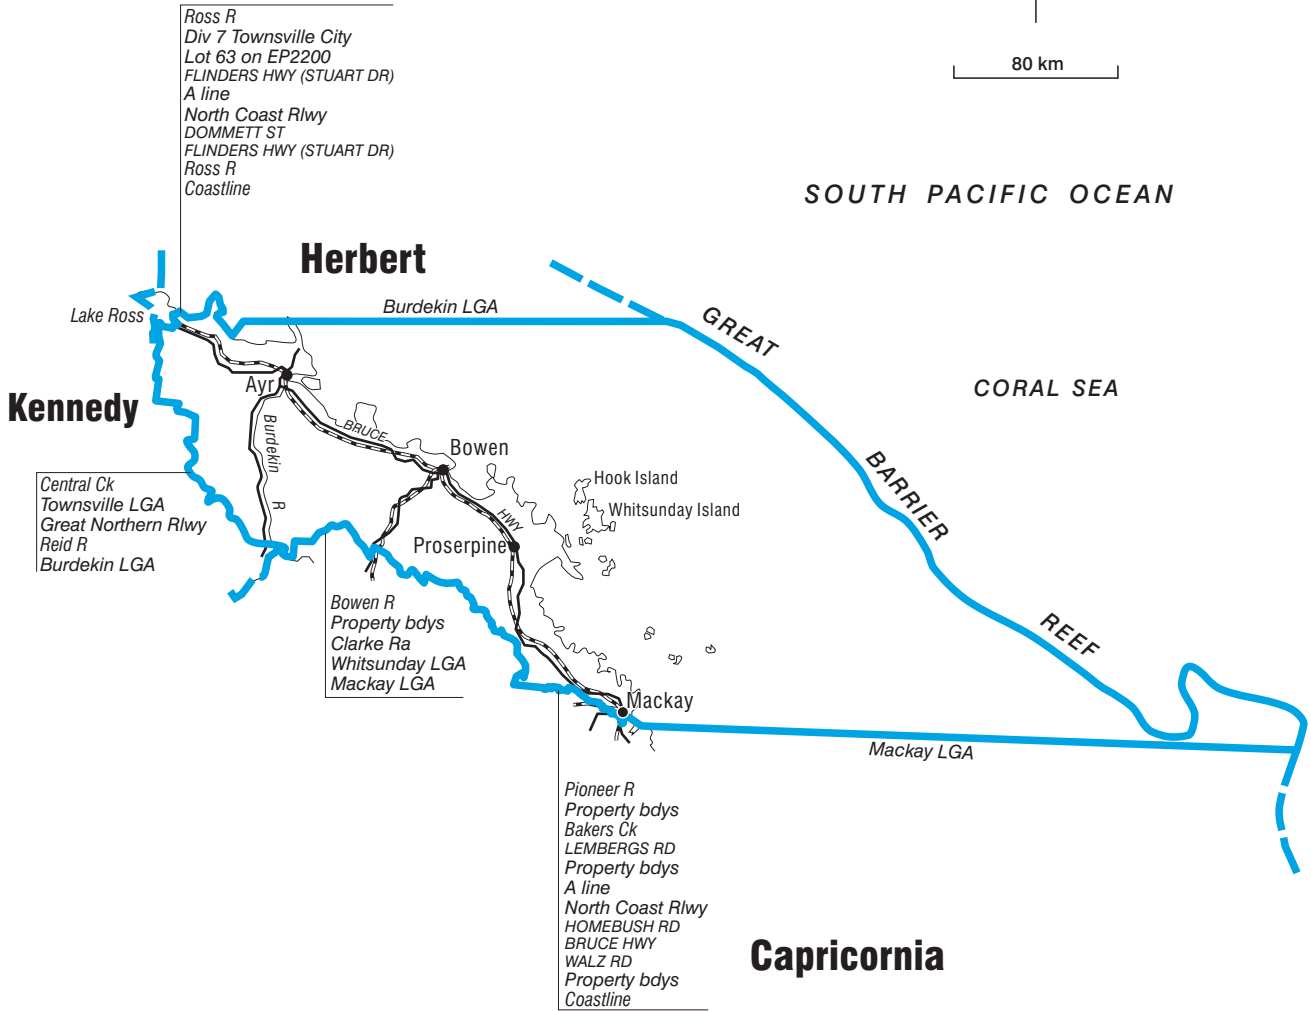

# COMMONWEALTH ELECTORAL DIVISION OF DAWSON

80 km

**Note:**

Federal redistribution finalised in November 2006  
Local Government Area (LGA) descriptions are current at April 2006

- Divisional boundary
- Adjoining Divisional boundary
- Division area 18,052 sq km
- Railway line