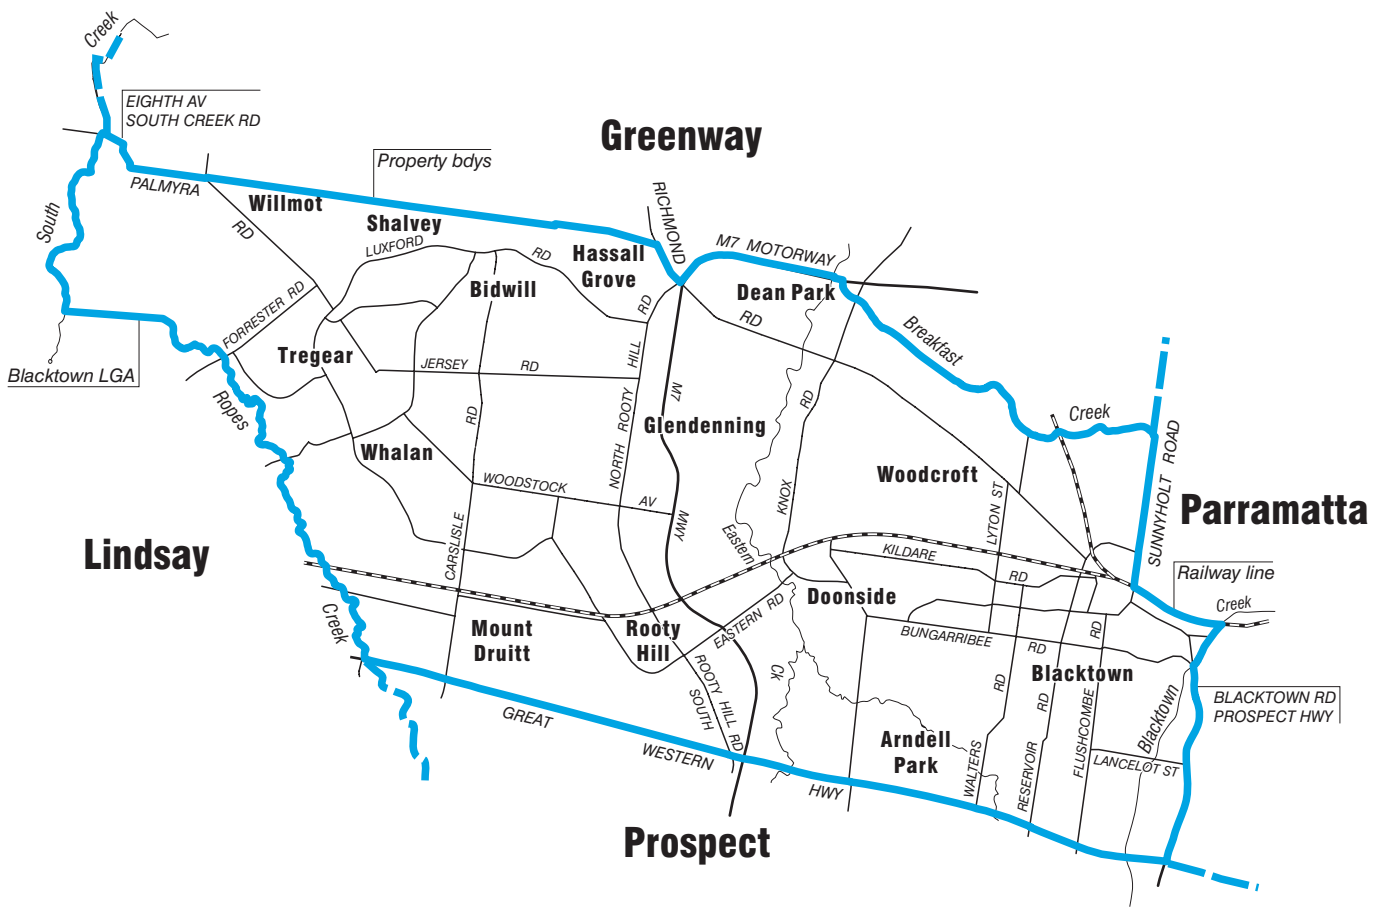

COMMONWEALTH ELECTORAL DIVISION OF CHIFLEY

2 km

- Divisional boundary
- Adjoining Divisional boundary
- Division area 76 sq km
- Railway line

Note:
Federal redistribution finalised in November 2006
Local Government Area (LGA) descriptions are current
at November 2005