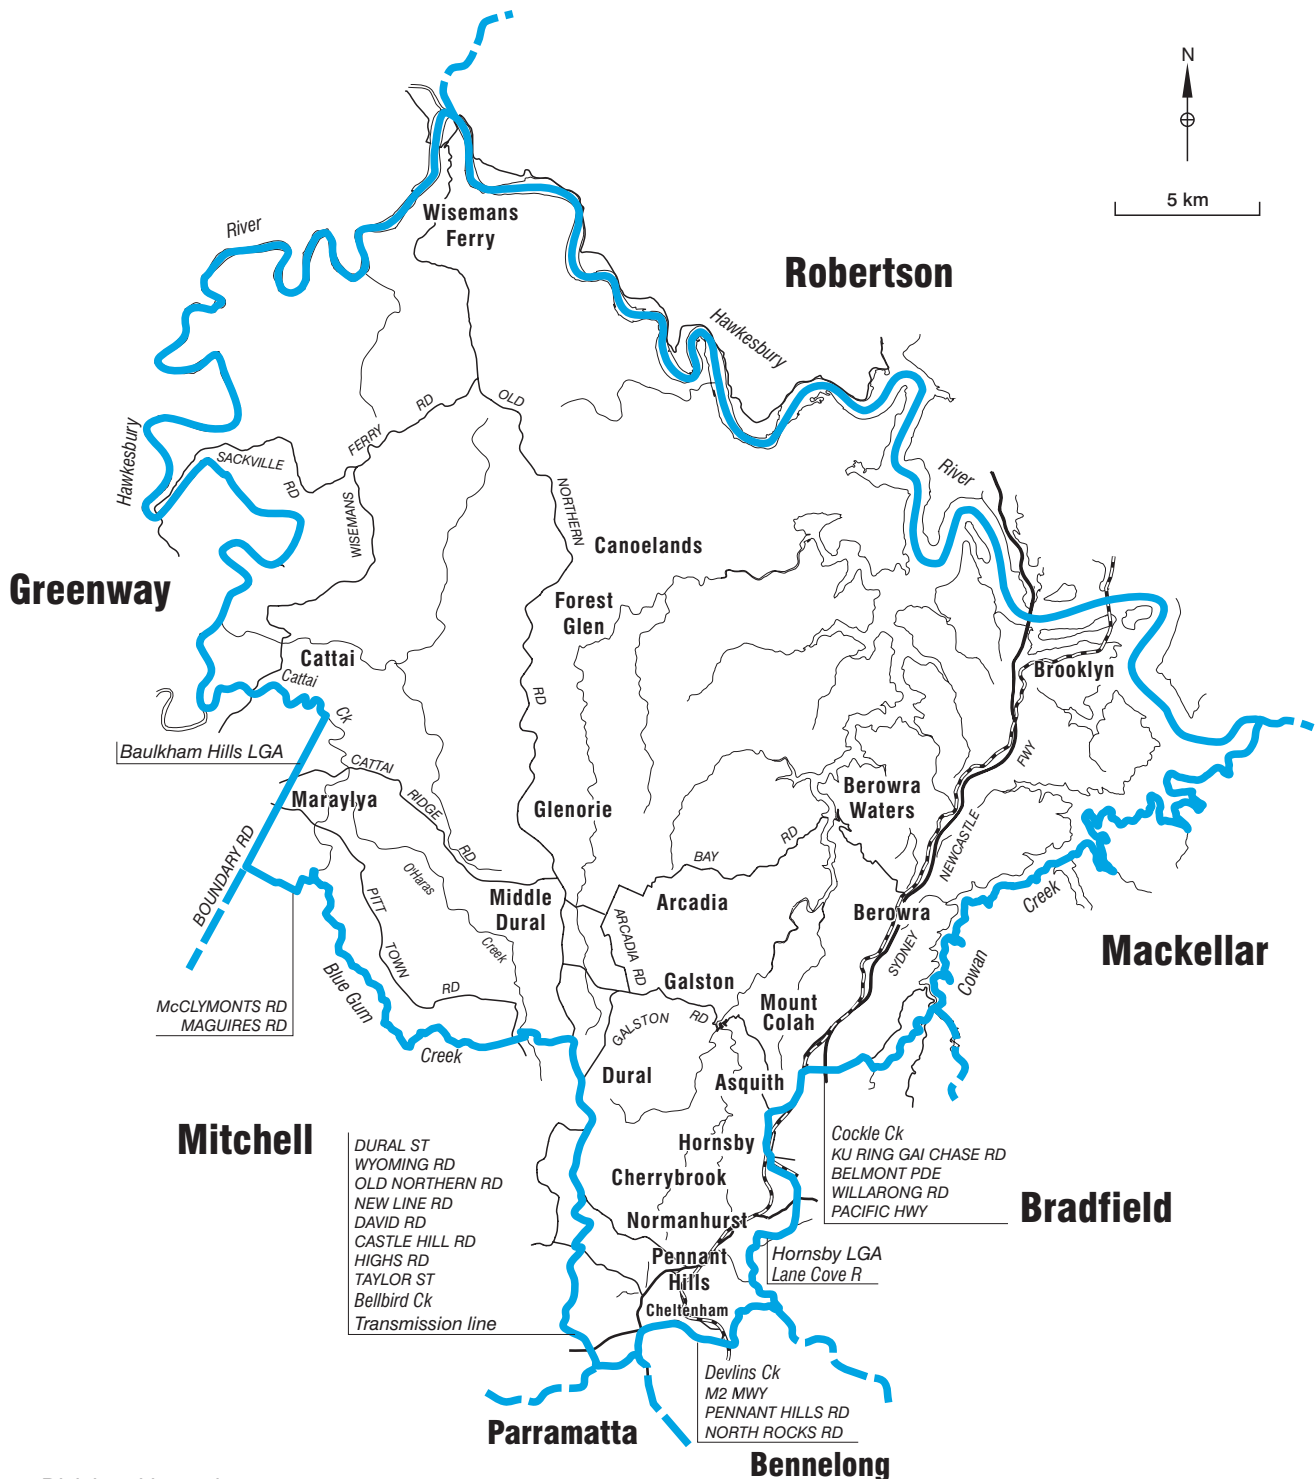

COMMONWEALTH ELECTORAL DIVISION OF **BEROWRA**

5 km

- Divisional boundary
- Adjoining Divisional boundary
- Division area **707 sq km**
- Railway line

Note:
 Federal redistribution finalised in November 2006
 Local Government Area (LGA) descriptions are current at November 2005