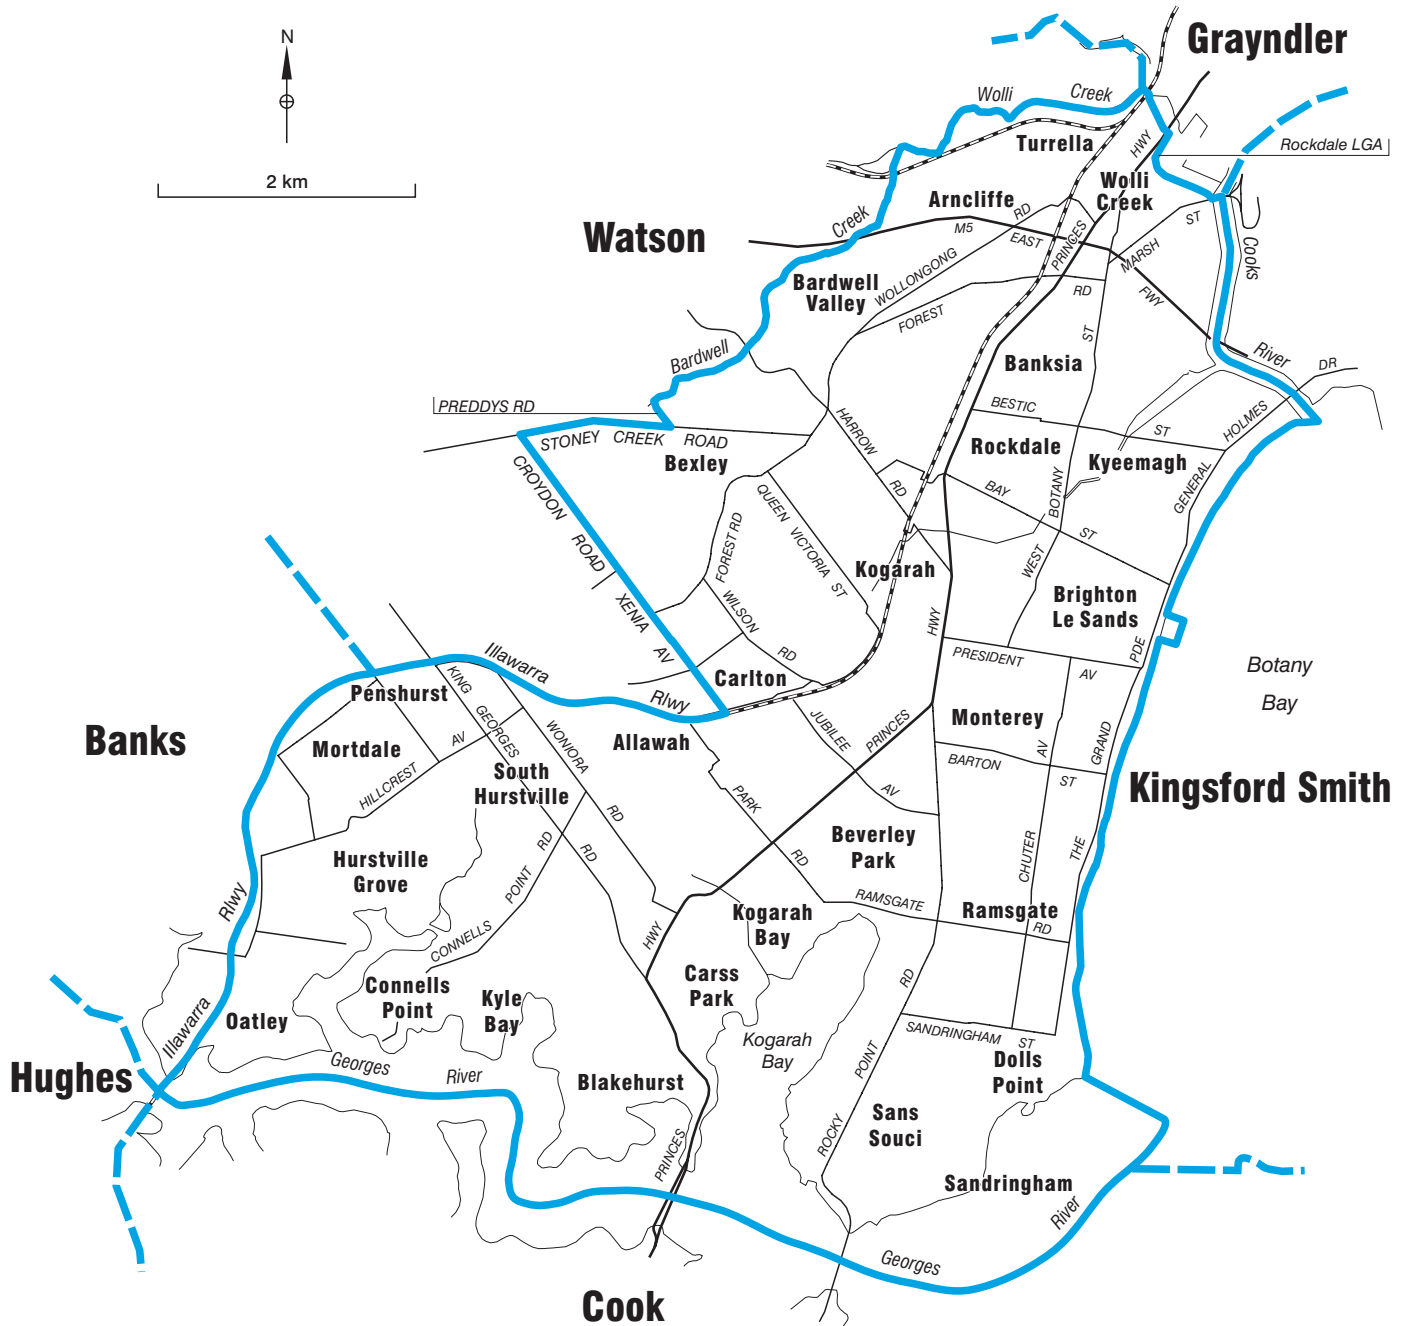

COMMONWEALTH ELECTORAL DIVISION OF

BARTON

N

2 km

- Divisional boundary
- Adjoining Divisional boundary
- Division area 38 sq km
- Railway line

Note:
Federal redistribution finalised in November 2006
Local Government Area (LGA) descriptions are current
at November 2005