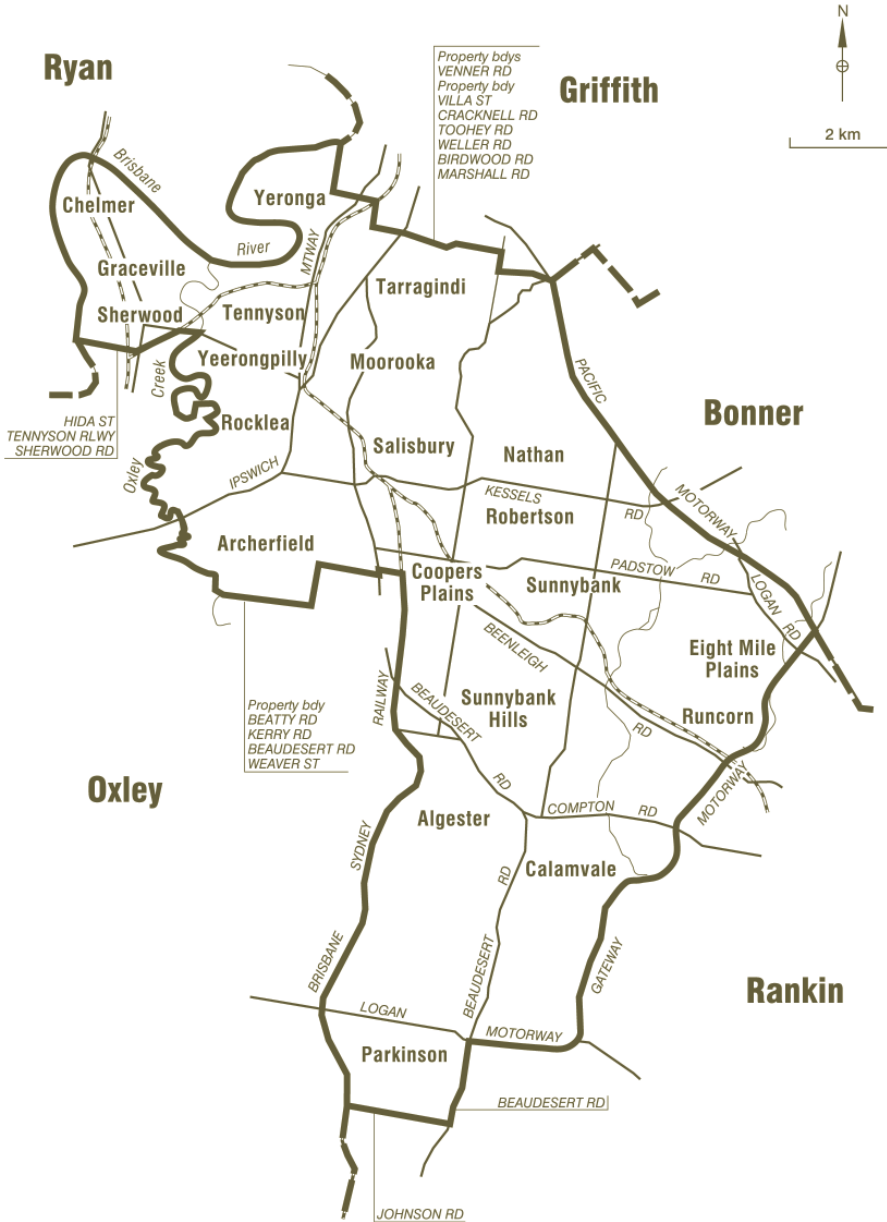

COMMONWEALTH ELECTORAL DIVISION OF MORETON

- Divisional boundary
- Adjoining Divisional boundary
- Division area 101 sq km
- Railway line

Note:
Federal redistribution finalised in December 2003.
Local Government Area (LGA) descriptions are current at November 2002