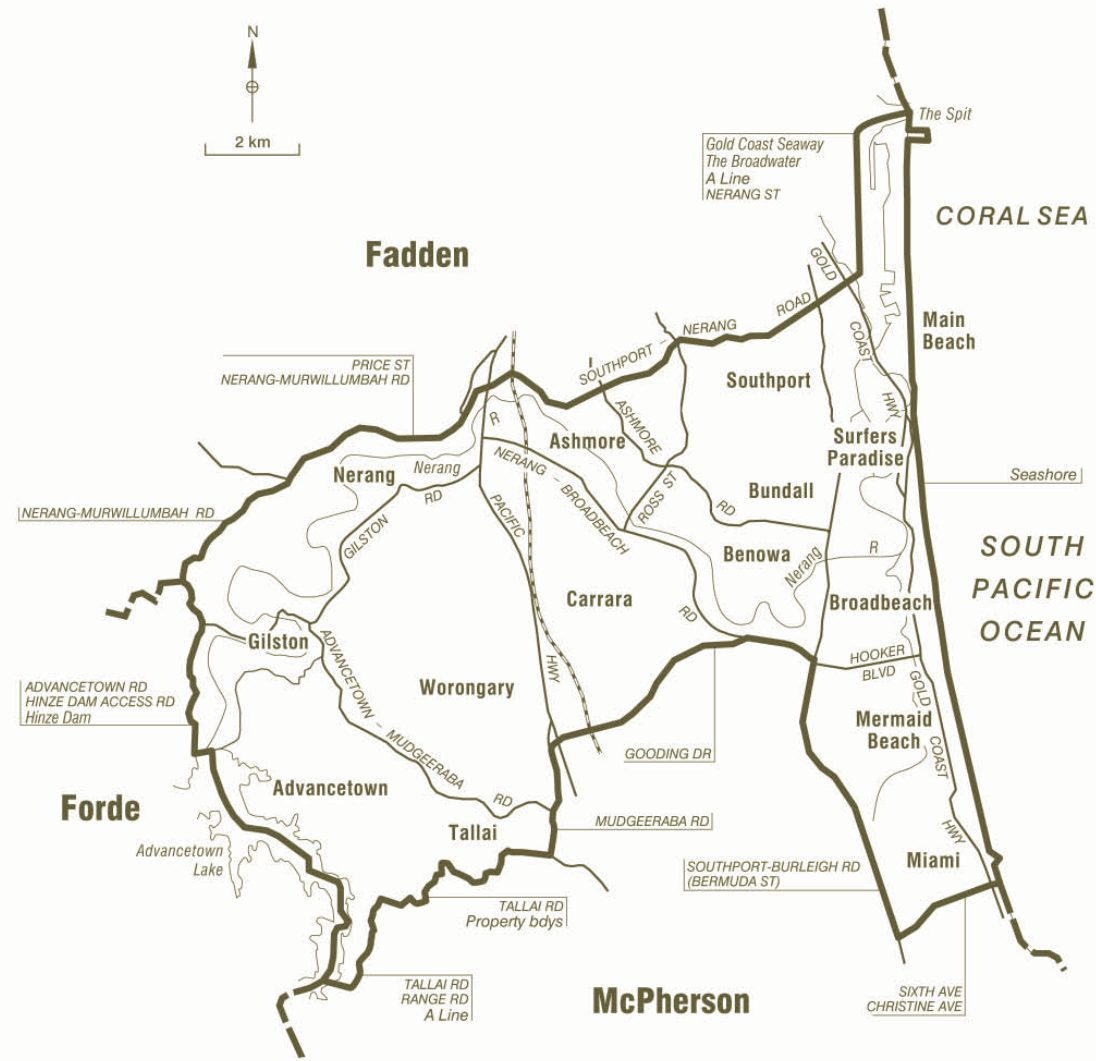

COMMONWEALTH ELECTORAL DIVISION OF  
**MONCRIEFF**

- Divisional boundary
- Adjoining Divisional boundary
- Division area 129 sq km
- Railway line

**Note:**  
Federal redistribution finalised in December 2003.  
Local Government Area (LGA) descriptions are current at November 2002