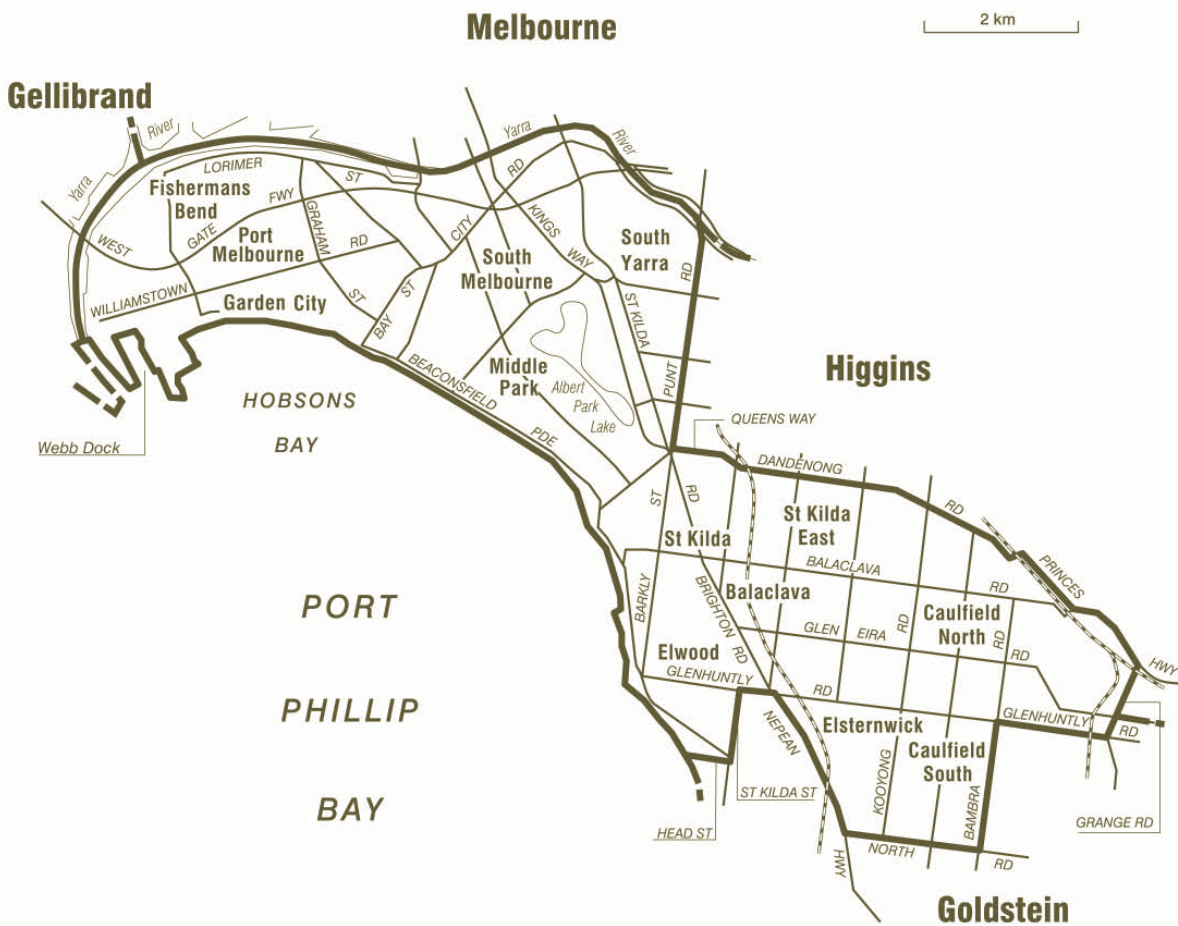

COMMONWEALTH ELECTORAL DIVISION OF

MELBOURNE PORTS

2 km

- Divisional boundary
- Adjoining Divisional boundary
- Division area 44 sq km
- Railway line

Note:
Federal redistribution finalised in January 2003.
Local Government Area (LGA) descriptions are current at November 2002