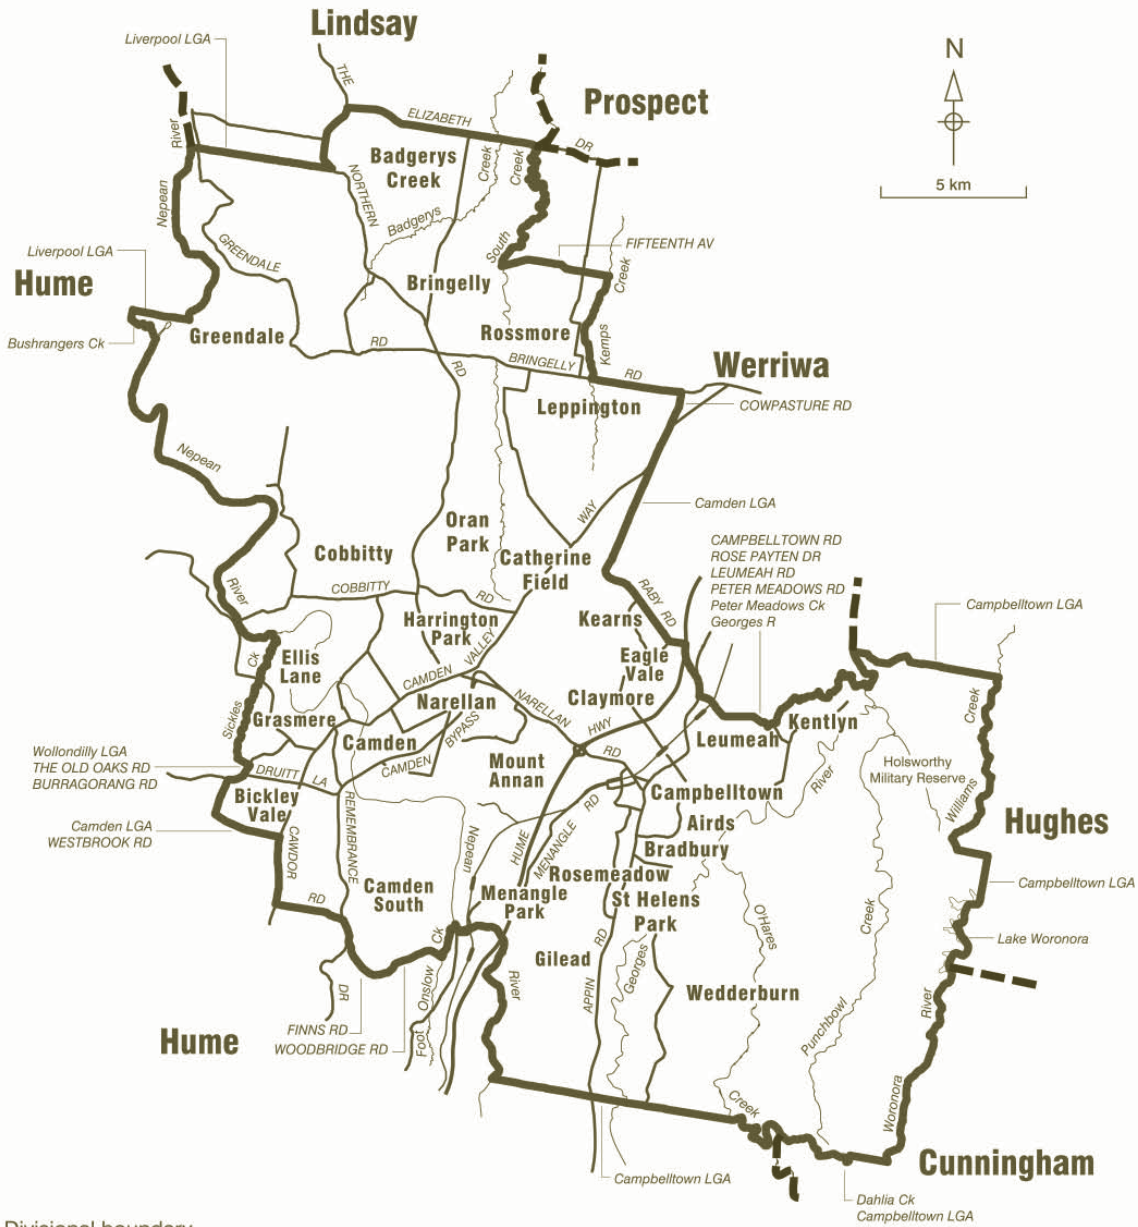

COMMONWEALTH ELECTORAL DIVISION OF
MACARTHUR

- Divisional boundary
- Adjoining divisional boundary
- Division area 573 sq km
- Railway line

2000