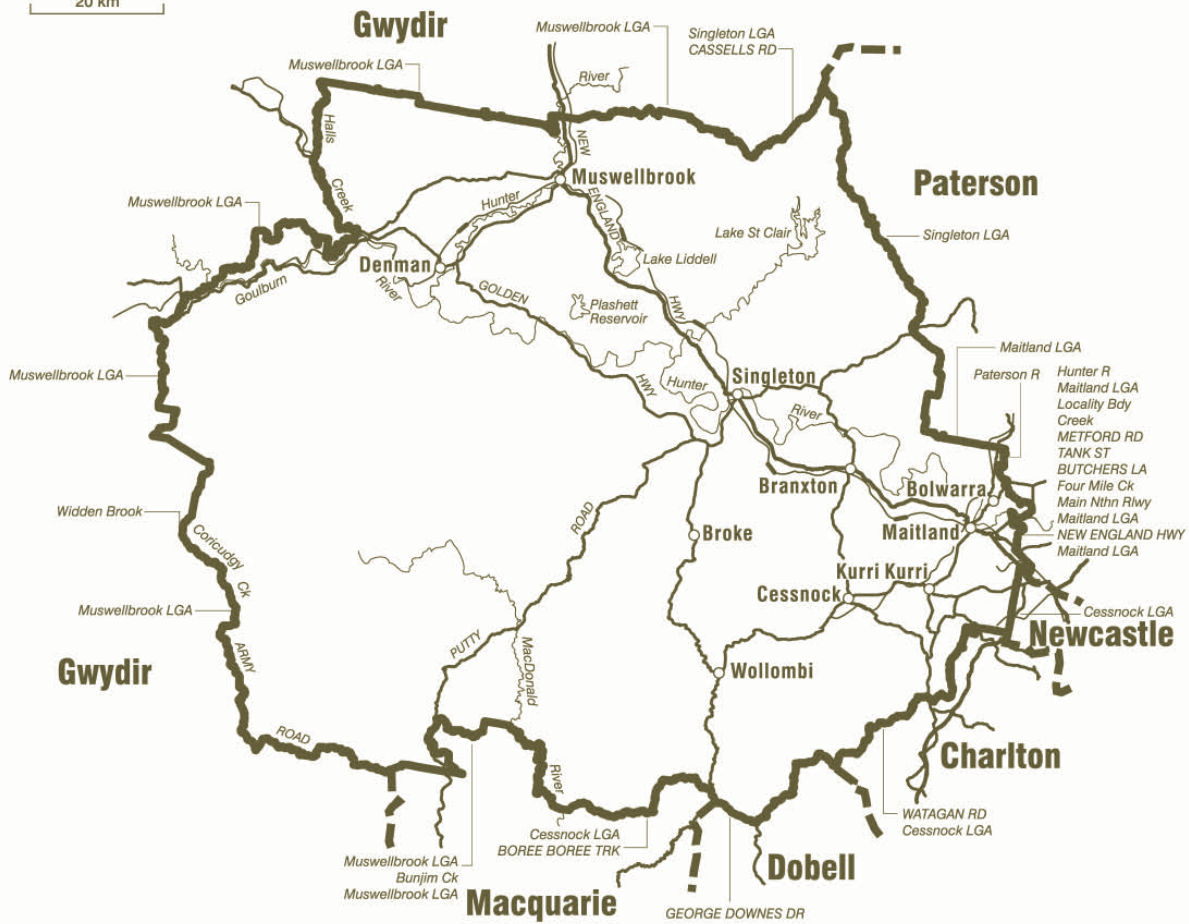

COMMONWEALTH ELECTORAL DIVISION OF HUNTER

- Divisional boundary
- Adjoining divisional boundary
- Division area 10 593 sq km
- Railway line

2000

Produced by LANDINFO
A division of Sinclair Knight Merz Pty Ltd NL10475

Australian Electoral Commission **AEC**