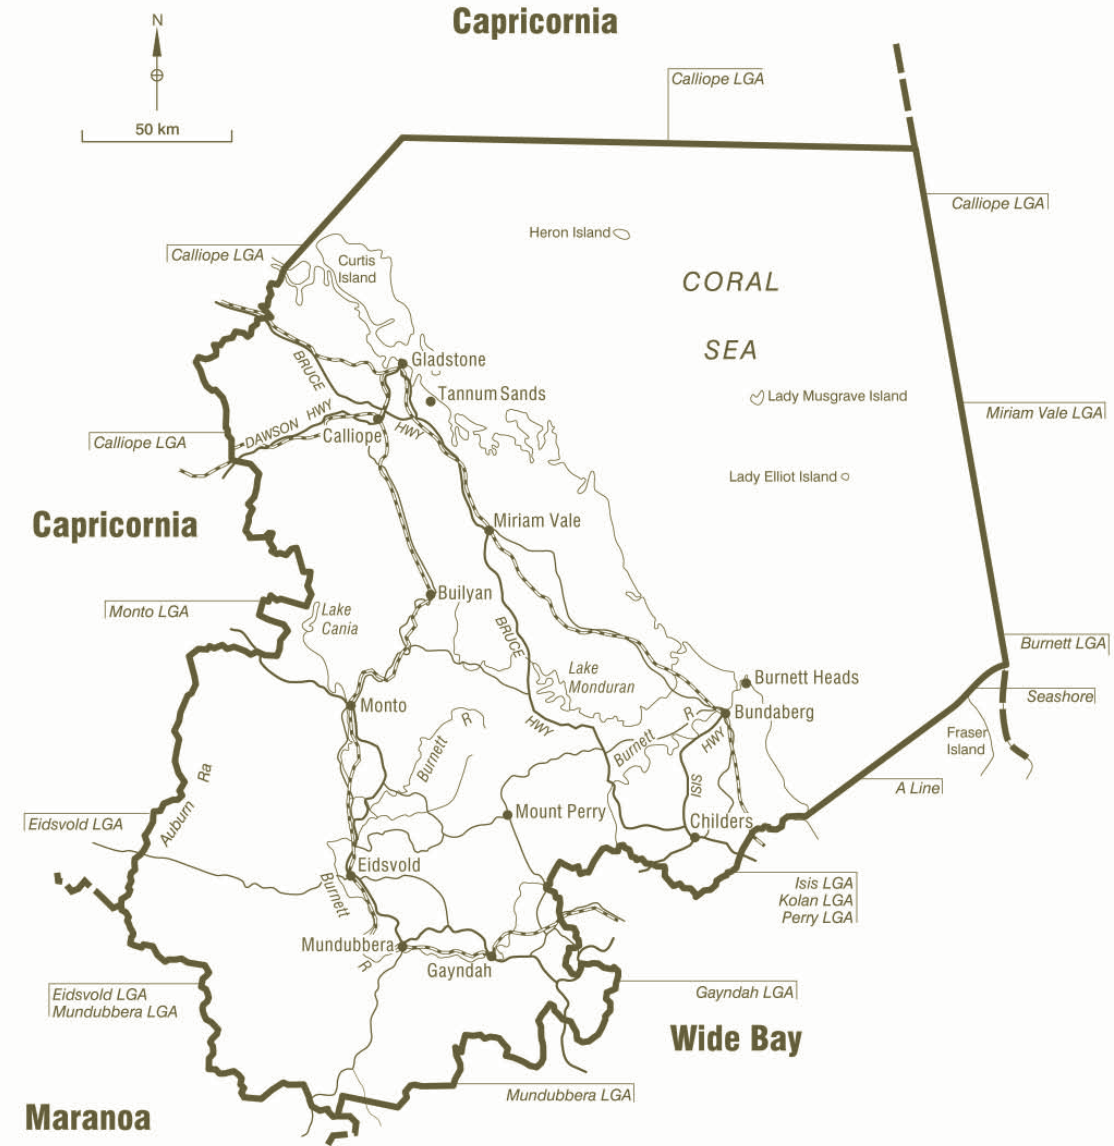

COMMONWEALTH ELECTORAL DIVISION OF
HINKLER

Divisional boundary	
Adjoining Divisional boundary	
Division area	35,330 sq km
Railway line	

Note:
Federal redistribution finalised in December 2003.
Local Government Area (LGA) descriptions are current as at November 2002