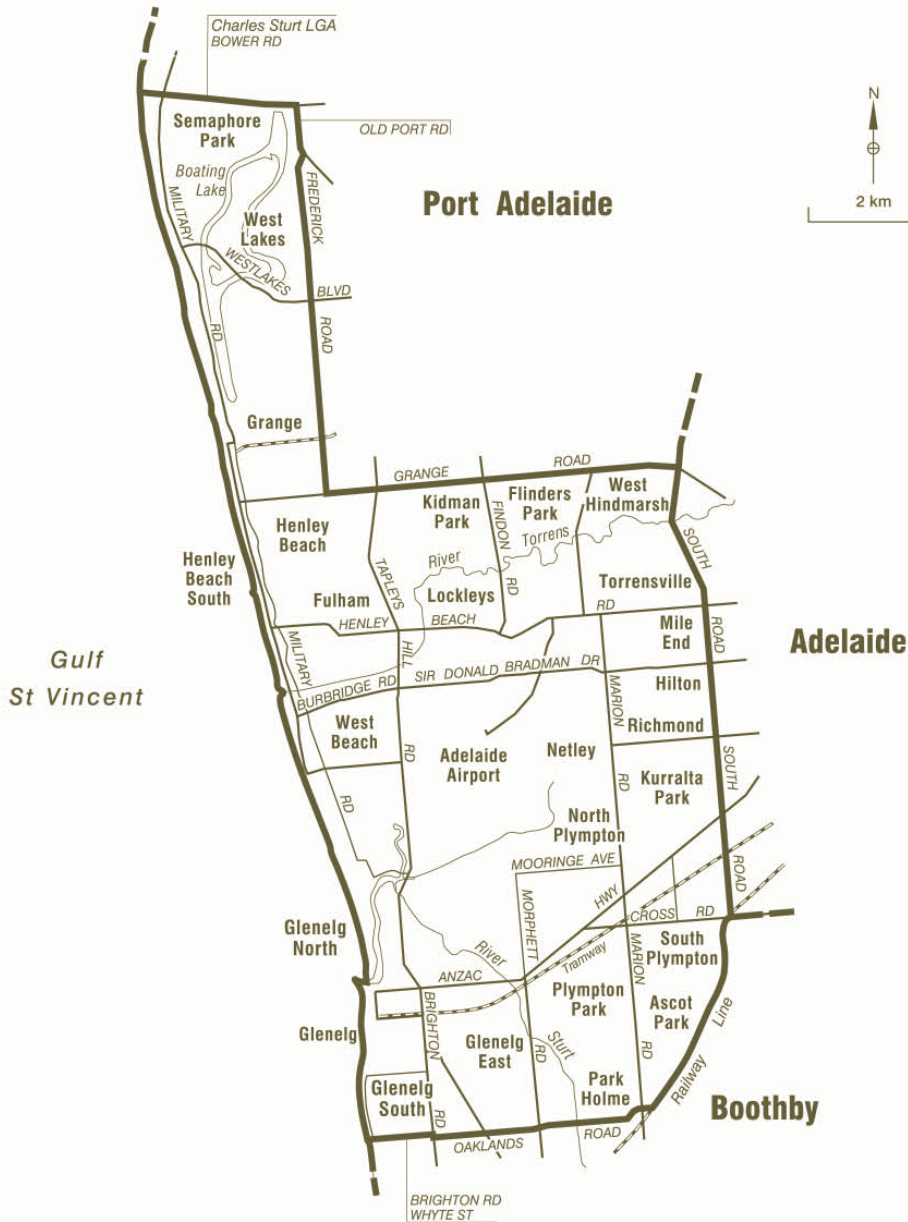

COMMONWEALTH ELECTORAL DIVISION OF

HINDMARSH

- Divisional boundary
- Adjoining Divisional boundary
- Division area 73 sq km
- Railway line

Note:
Federal redistribution finalised in January 2004.
Local Government Area (LGA) descriptions are current at November 2002