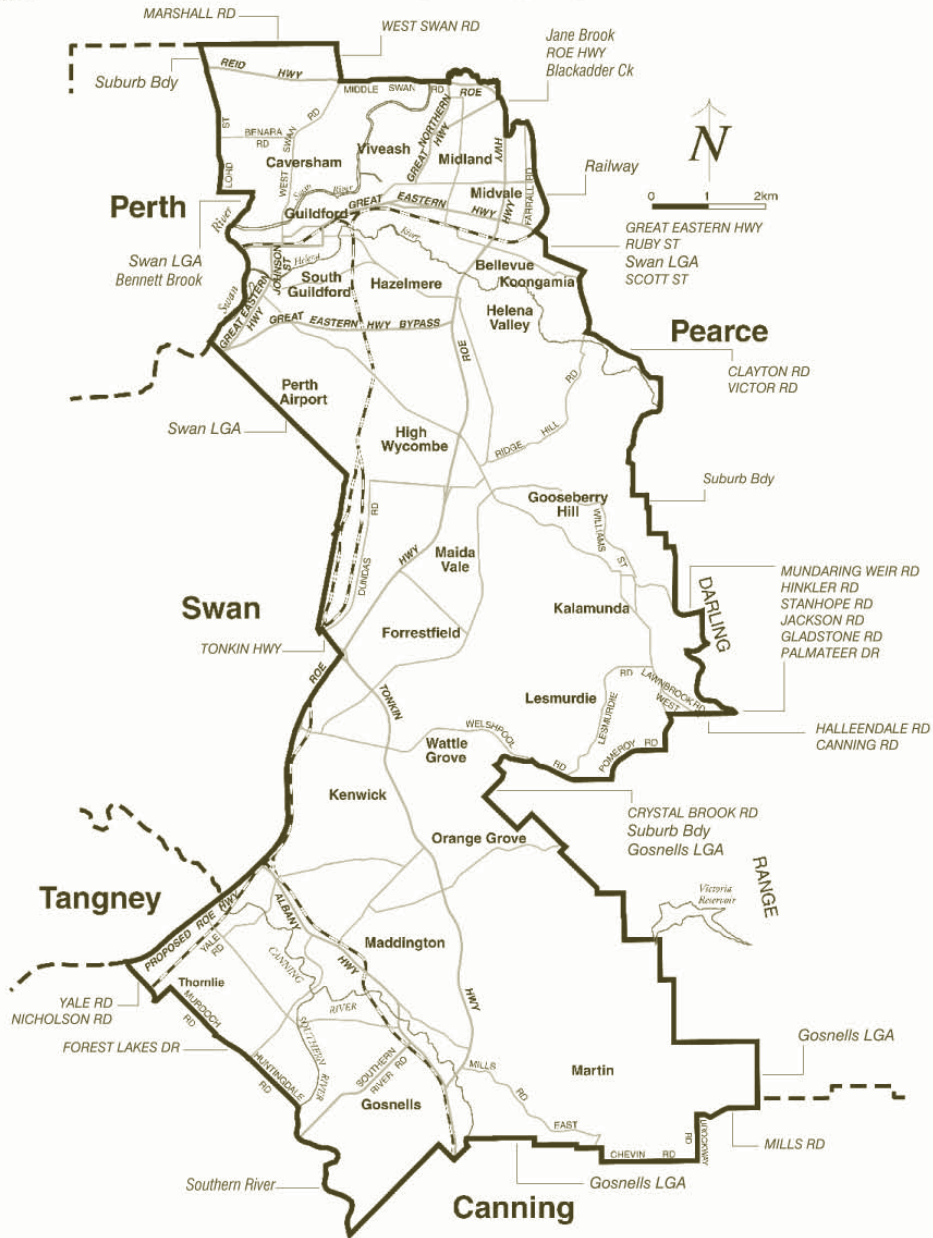

COMMONWEALTH ELECTORAL DIVISION OF HASLUCK

- Divisional boundary
- Adjoining divisional boundary
- Division area 227 sq km
- Railway line

SINCLAIR KNIGHT MERZ