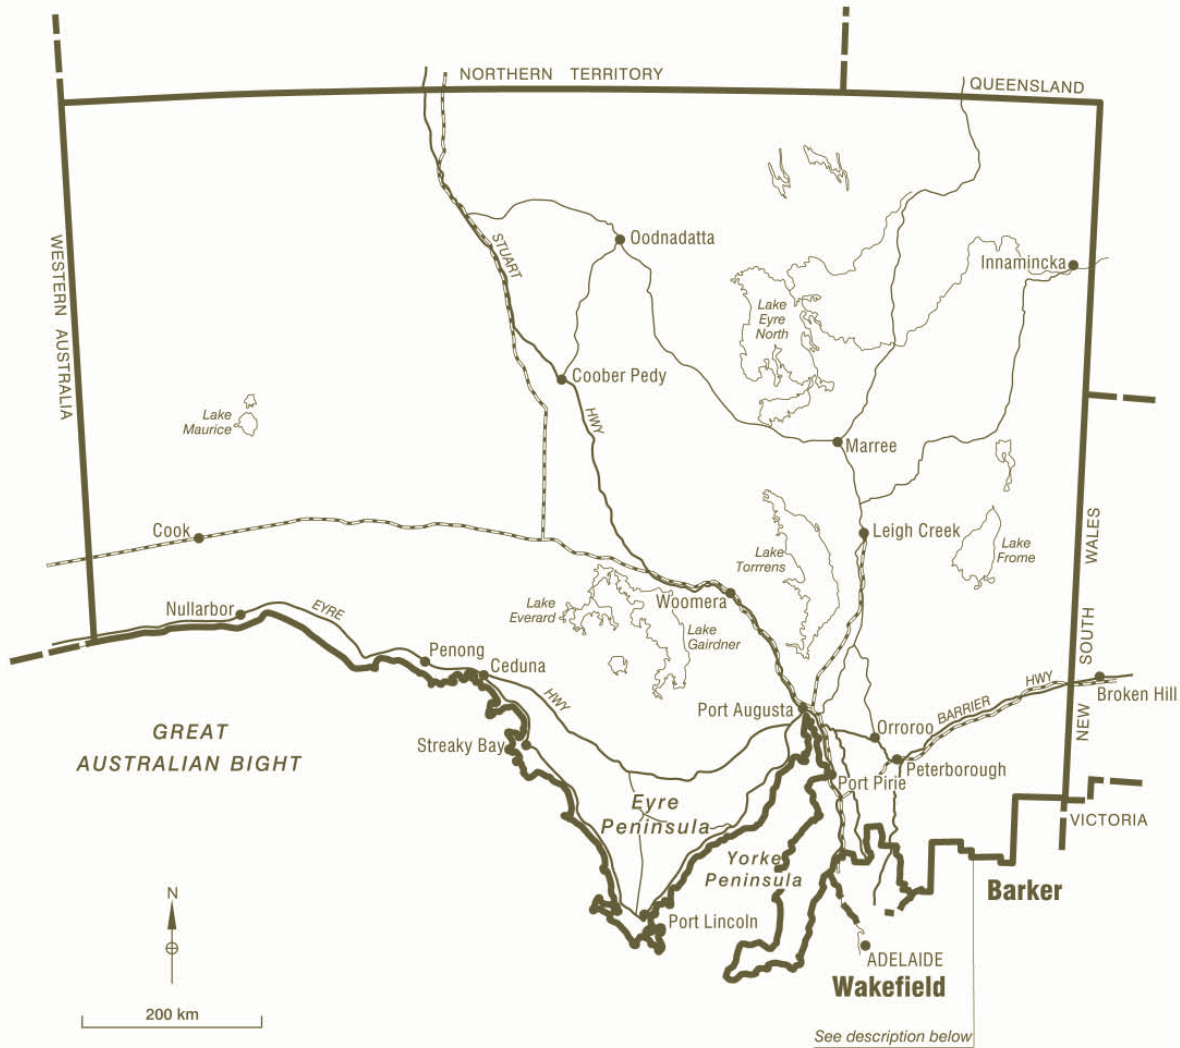

COMMONWEALTH ELECTORAL DIVISION OF **GREY**

See description below

Description: County of Hamley Bdy, HD Parcoola, Unincorporated Area Bdy, Goyder LGA, Northern Areas LGA, Wakefield LGA, Frome State Assembly District Bdy, Barunga West LGA, Yorke Peninsula LGA

Divisional boundary	
Adjoining Divisional boundary	
Division area	904,881 sq km
Railway line	

Note:
Federal redistribution finalised in January 2004.
Local Government Area (LGA) descriptions are current at November 2002