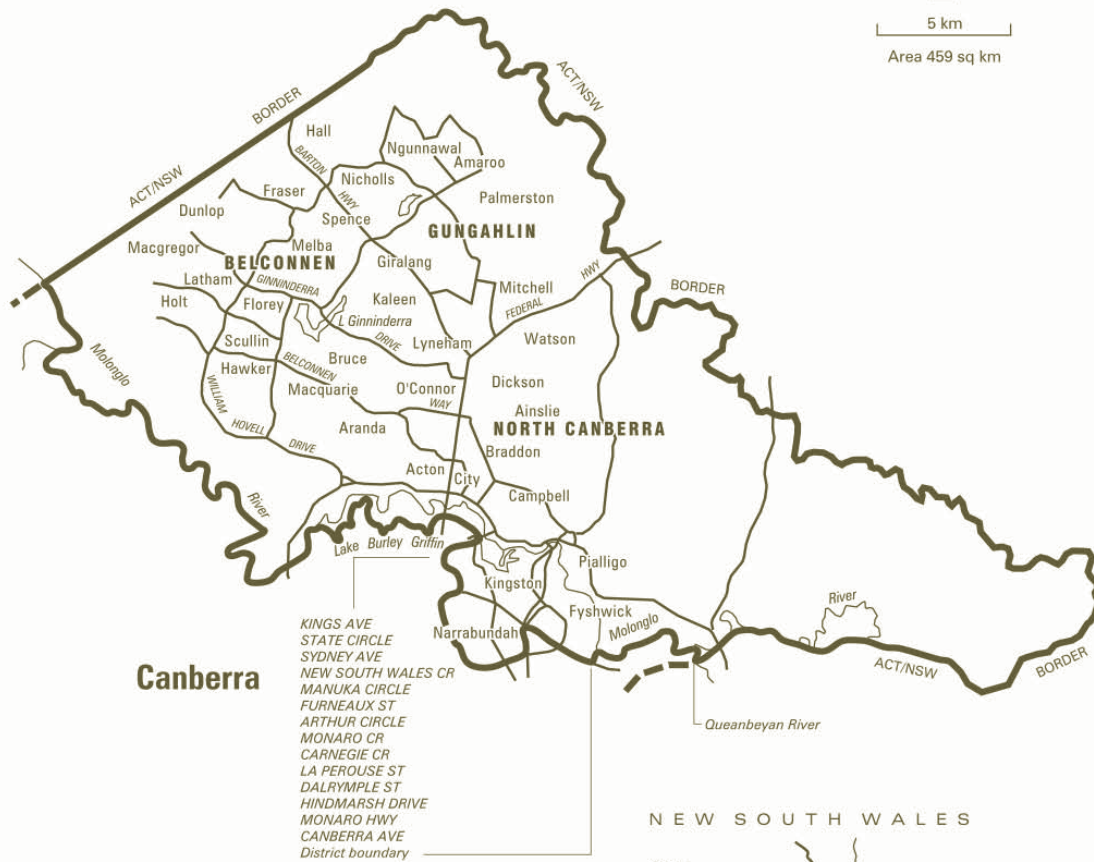

COMMONWEALTH ELECTORAL DIVISION OF FRASER

5 km
Area 459 sq km

Canberra

KINGS AVE
STATE CIRCLE
SYDNEY AVE
NEW SOUTH WALES CR
MANUKA CIRCLE
FURNEAUX ST
ARTHUR CIRCLE
MONARO CR
CARNEGIE CR
LA PEROUSE ST
DALRYMPLE ST
HINDMARSH DRIVE
MONARO HWY
CANBERRA AVE
District boundary

Divisional boundary	
Adjoining divisional boundary	
Division area	535 sq km

1998

Australian Electoral Commission **AEC**