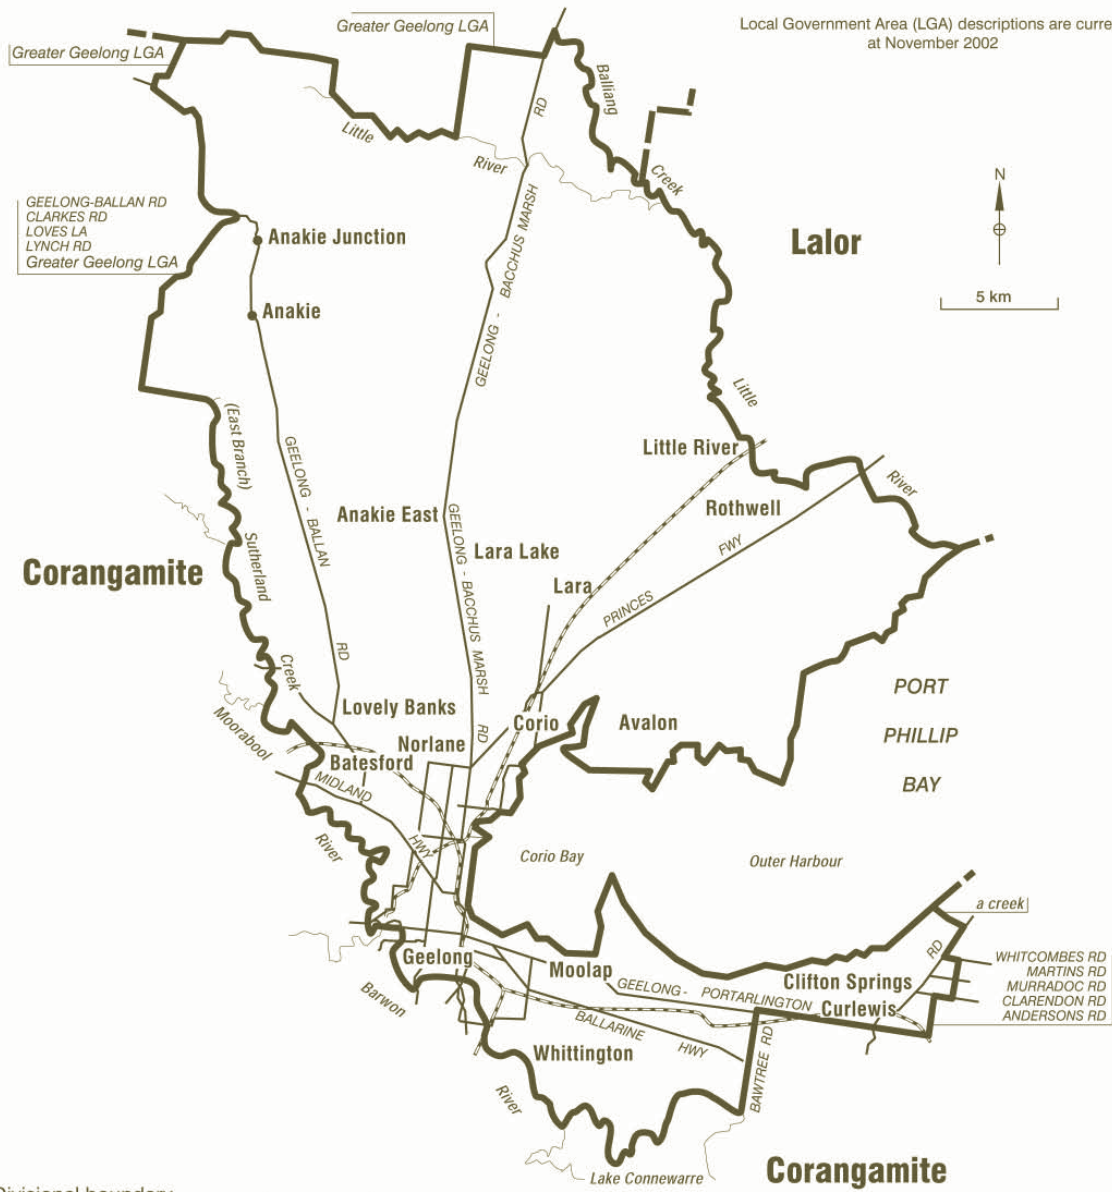

COMMONWEALTH ELECTORAL DIVISION OF

# CORIO

**Ballarat**

**Note:**  
Federal redistribution finalised in January 2003.

Local Government Area (LGA) descriptions are current at November 2002

- Divisional boundary
- Adjoining Divisional boundary
- Division area 815 sq km
- Railway line