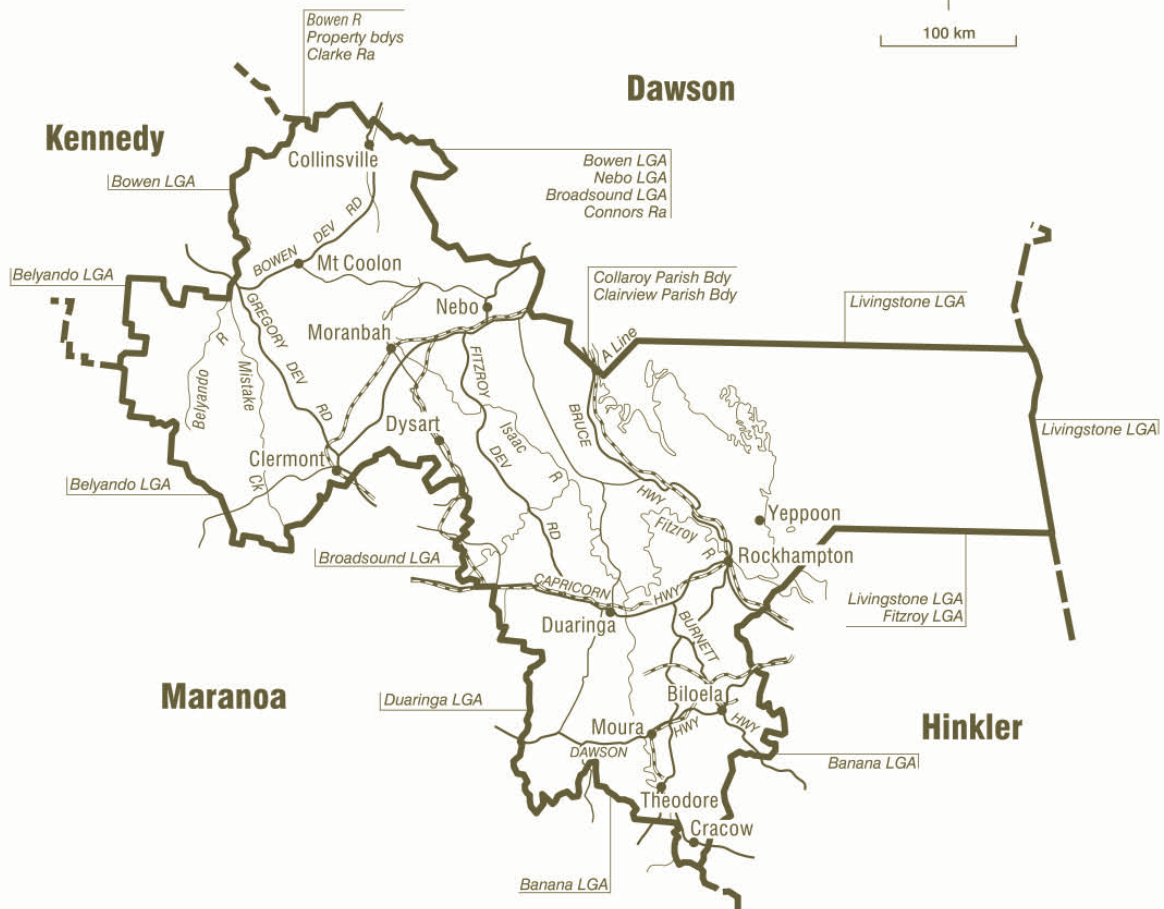

COMMONWEALTH ELECTORAL DIVISION OF CAPRICORNIA

Note:
Federal redistribution finalised in December 2003.
Local Government Area (LGA) descriptions are current
at November 2002

- Divisional boundary
- Adjoining Divisional boundary
- Division area 125,136 sq km
- Railway line