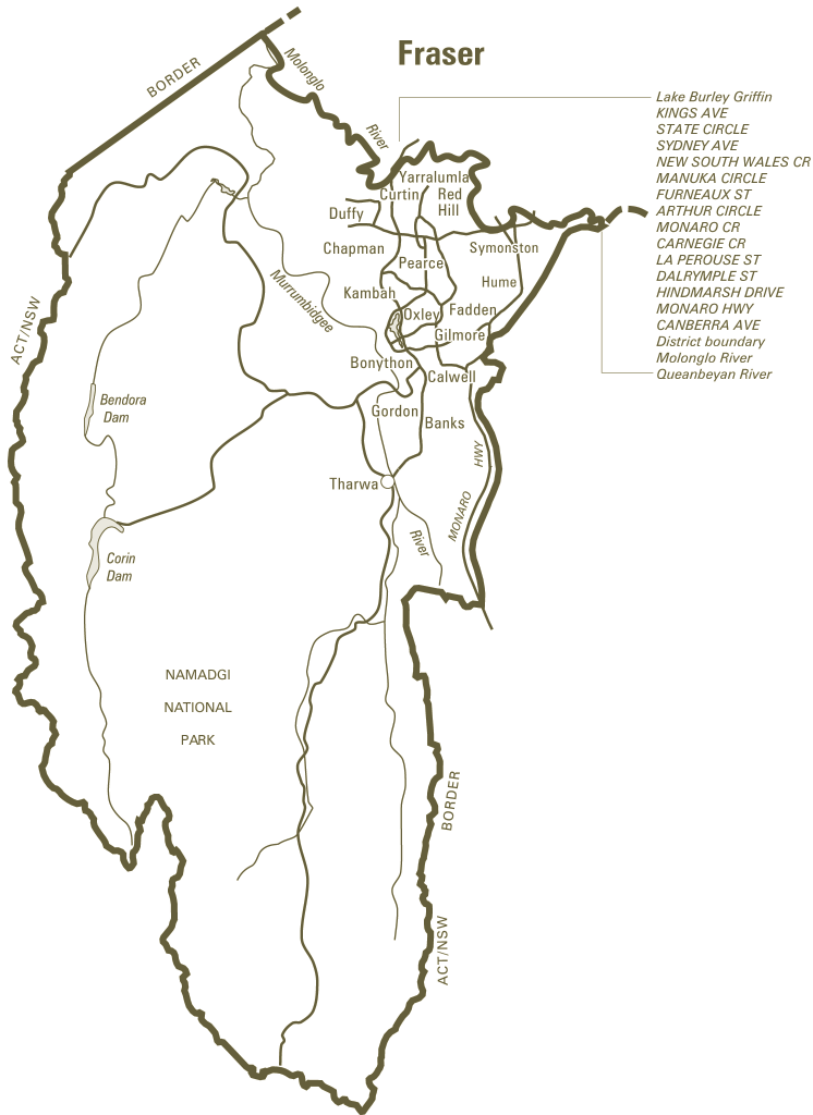

COMMONWEALTH ELECTORAL DIVISION OF  
**CANBERRA**

5 km

Divisional boundary	
Adjoining divisional boundary	
Division area	1900 sq km

**1998**

Australian Electoral Commission **AEC**