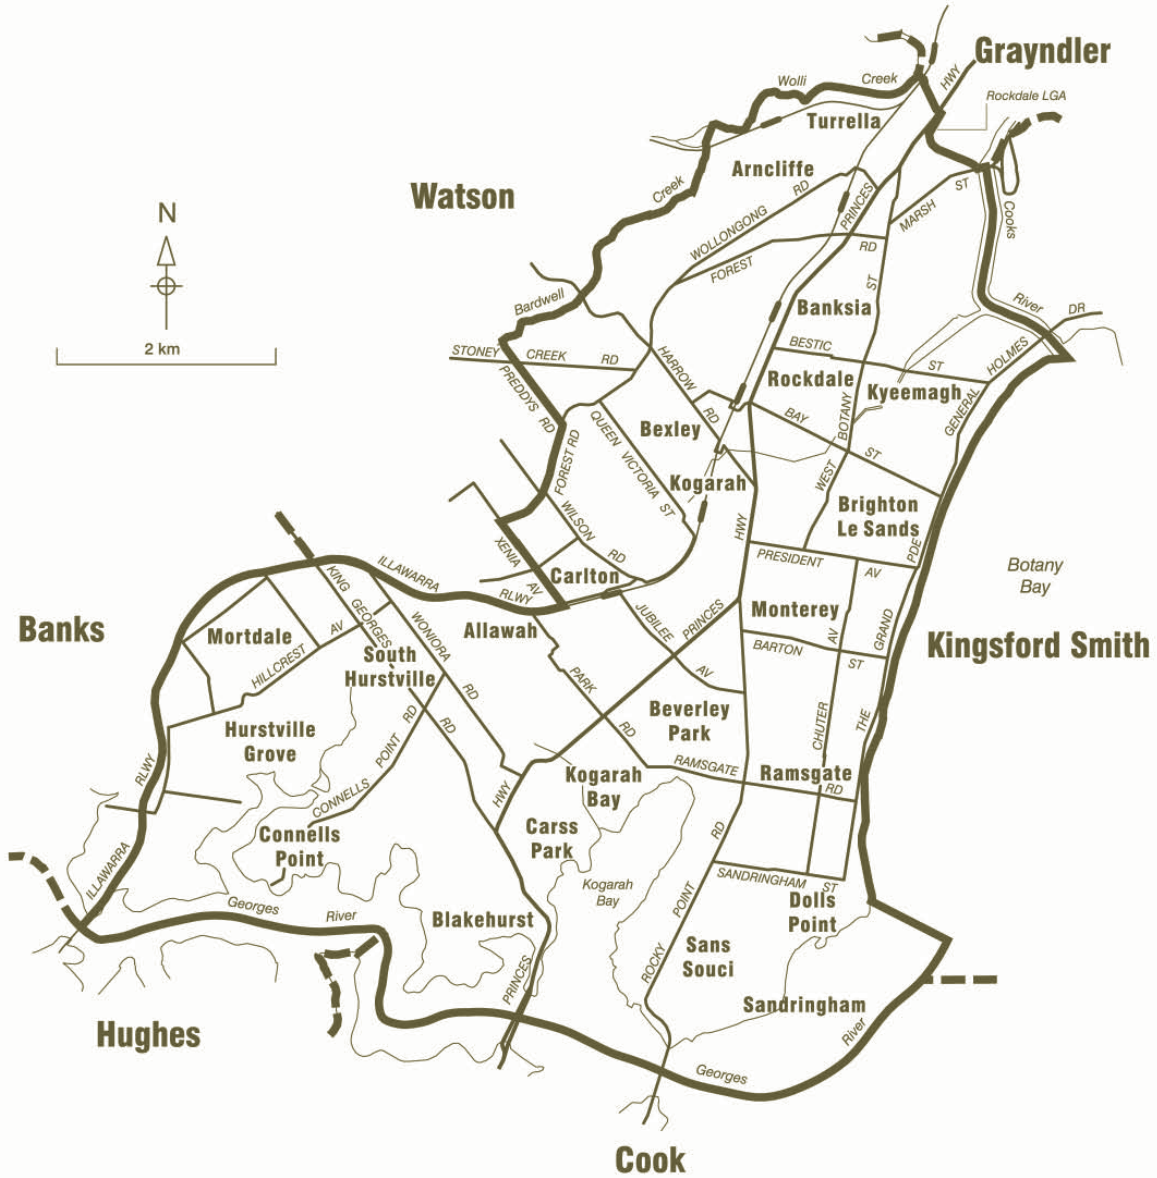

COMMONWEALTH ELECTORAL DIVISION OF **BARTON**

2 km

- Divisional boundary
- Adjoining divisional boundary
- Division area 42 sq km
- Railway line

2000