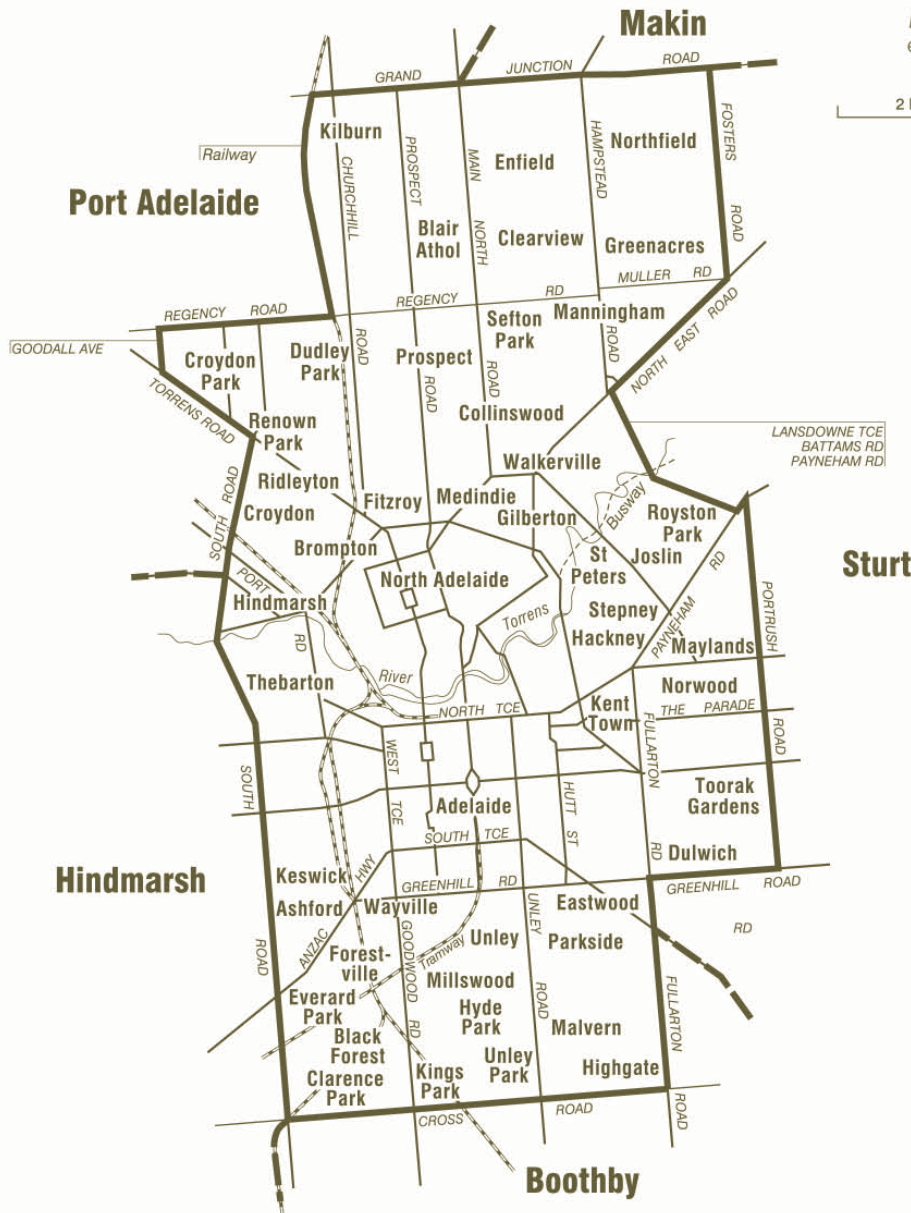

# COMMONWEALTH ELECTORAL DIVISION OF **ADELAIDE**

2 km

- Divisional boundary
- Adjoining Divisional boundary
- Division area 75 sq km
- Railway line

**Note:**  
Federal redistribution finalised in January 2004  
Local Government Area (LGA) descriptions are current at November 2002