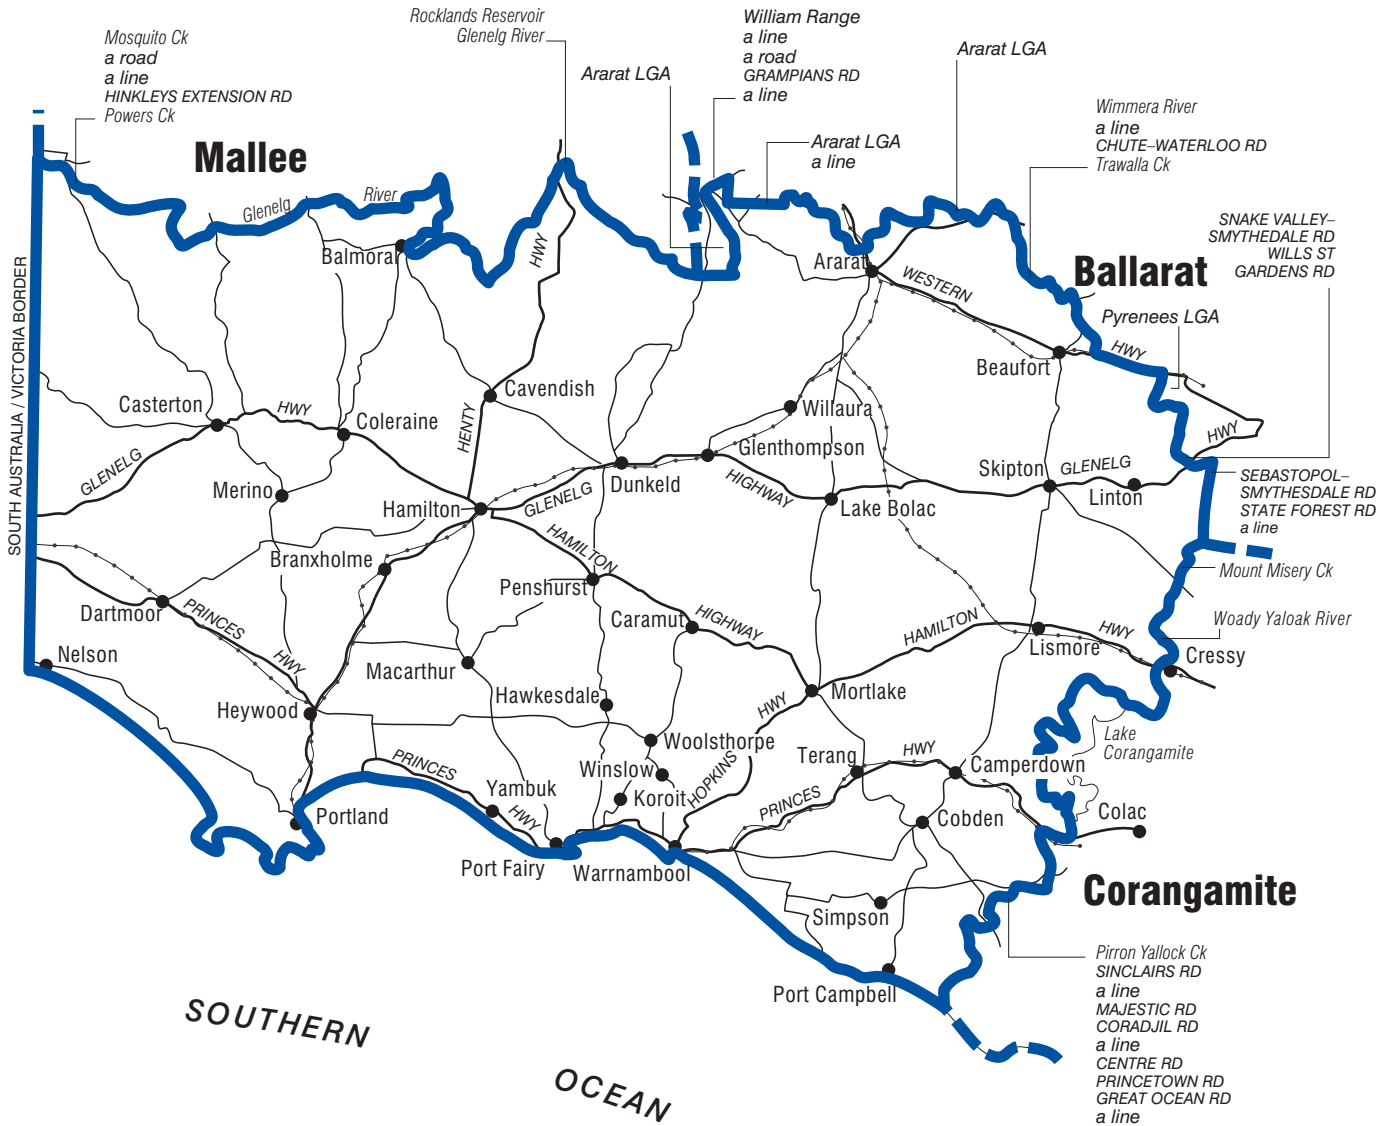

COMMONWEALTH ELECTORAL DIVISION OF

# WANNON

**Note:** Federal Redistribution finalised in 1994.  
Local Government Area descriptions are January 2001.

## 1995

Australian Electoral Commission

- Divisional boundary
- Adjoining Divisional boundary
- Division area **29693 sq km**

Approximate scale