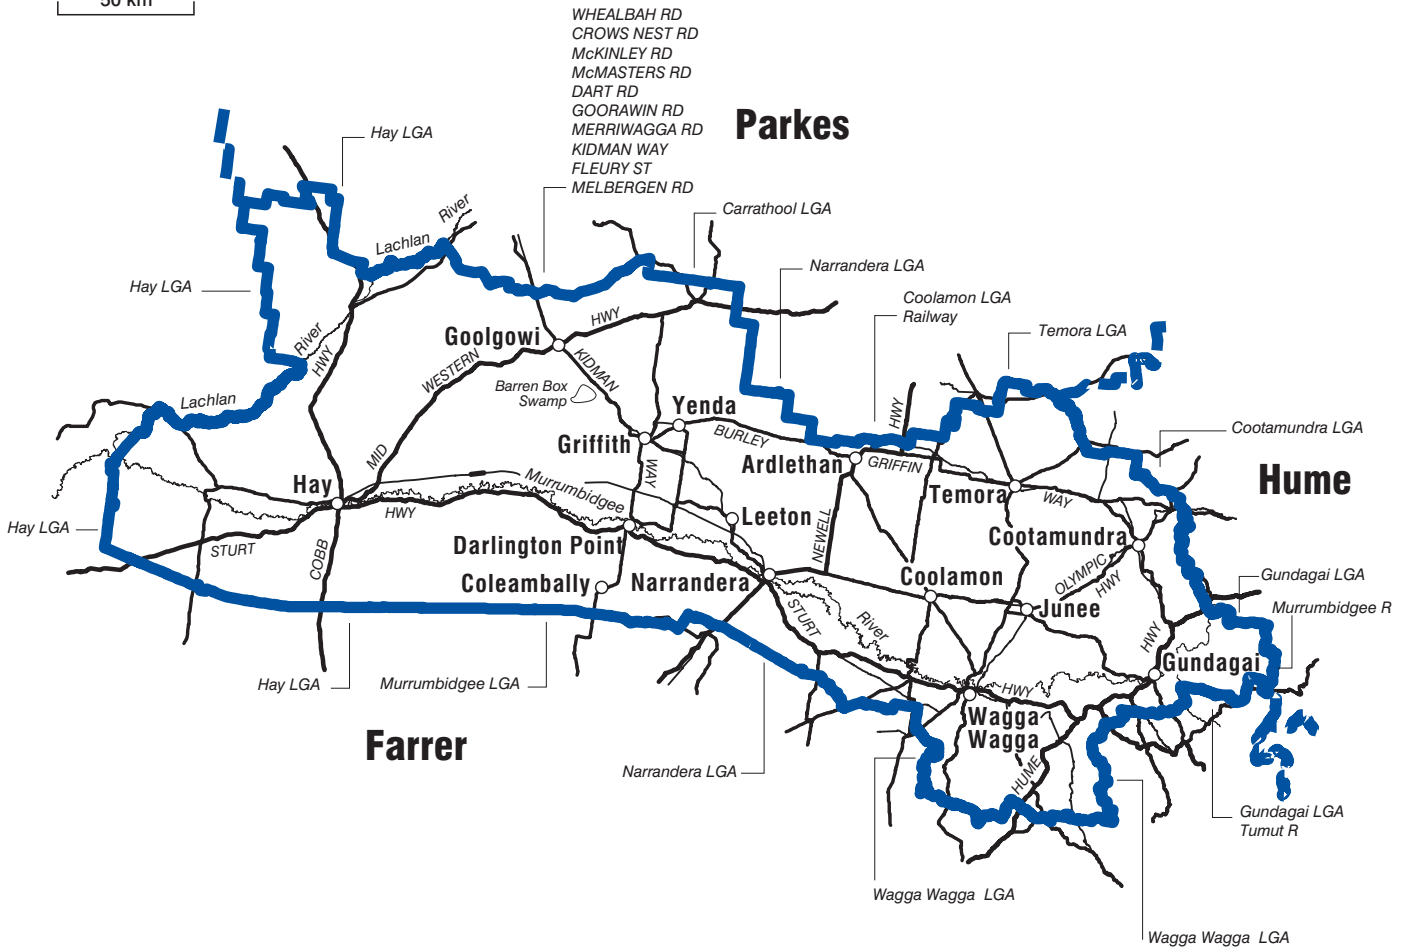

# COMMONWEALTH ELECTORAL DIVISION OF RIVERINA

N

50 km

WHEALBAH RD  
 CROWS NEST RD  
 McKINLEY RD  
 McMASTERS RD  
 DART RD  
 GOORAWIN RD  
 MERRIWAGGA RD  
 KIDMAN WAY  
 FLEURY ST  
 MELBERGEN RD

## Parkes

- Divisional boundary
- Adjoining divisional boundary
- Division area  44 970 sq km
- Railway line

## 2000