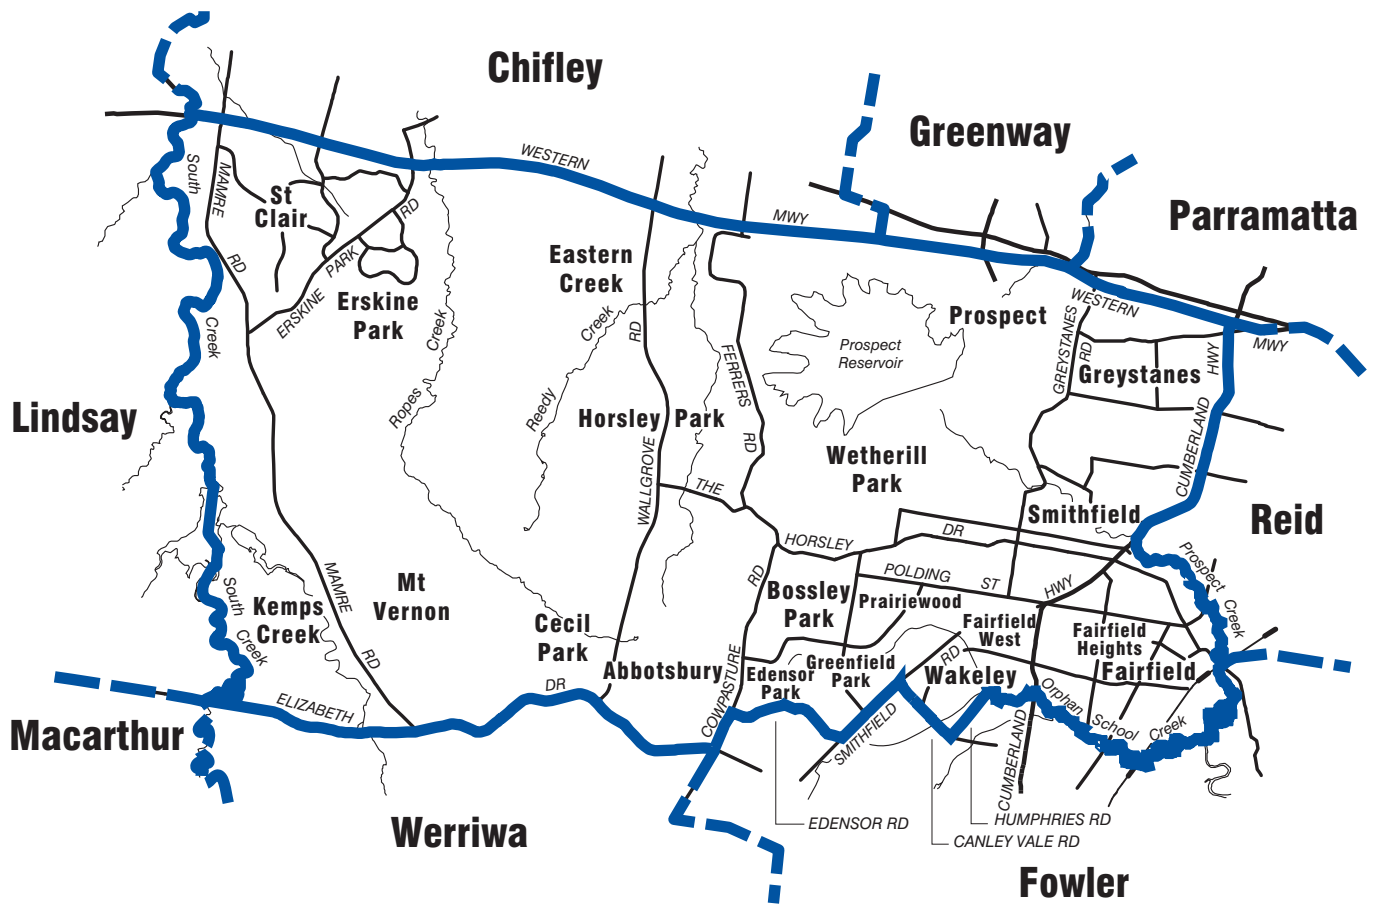

# COMMONWEALTH ELECTORAL DIVISION OF **PROSPECT**

N

3 km

- Divisional boundary
- Adjoining divisional boundary
- Division area  159 sq km
- Railway line

**2000**