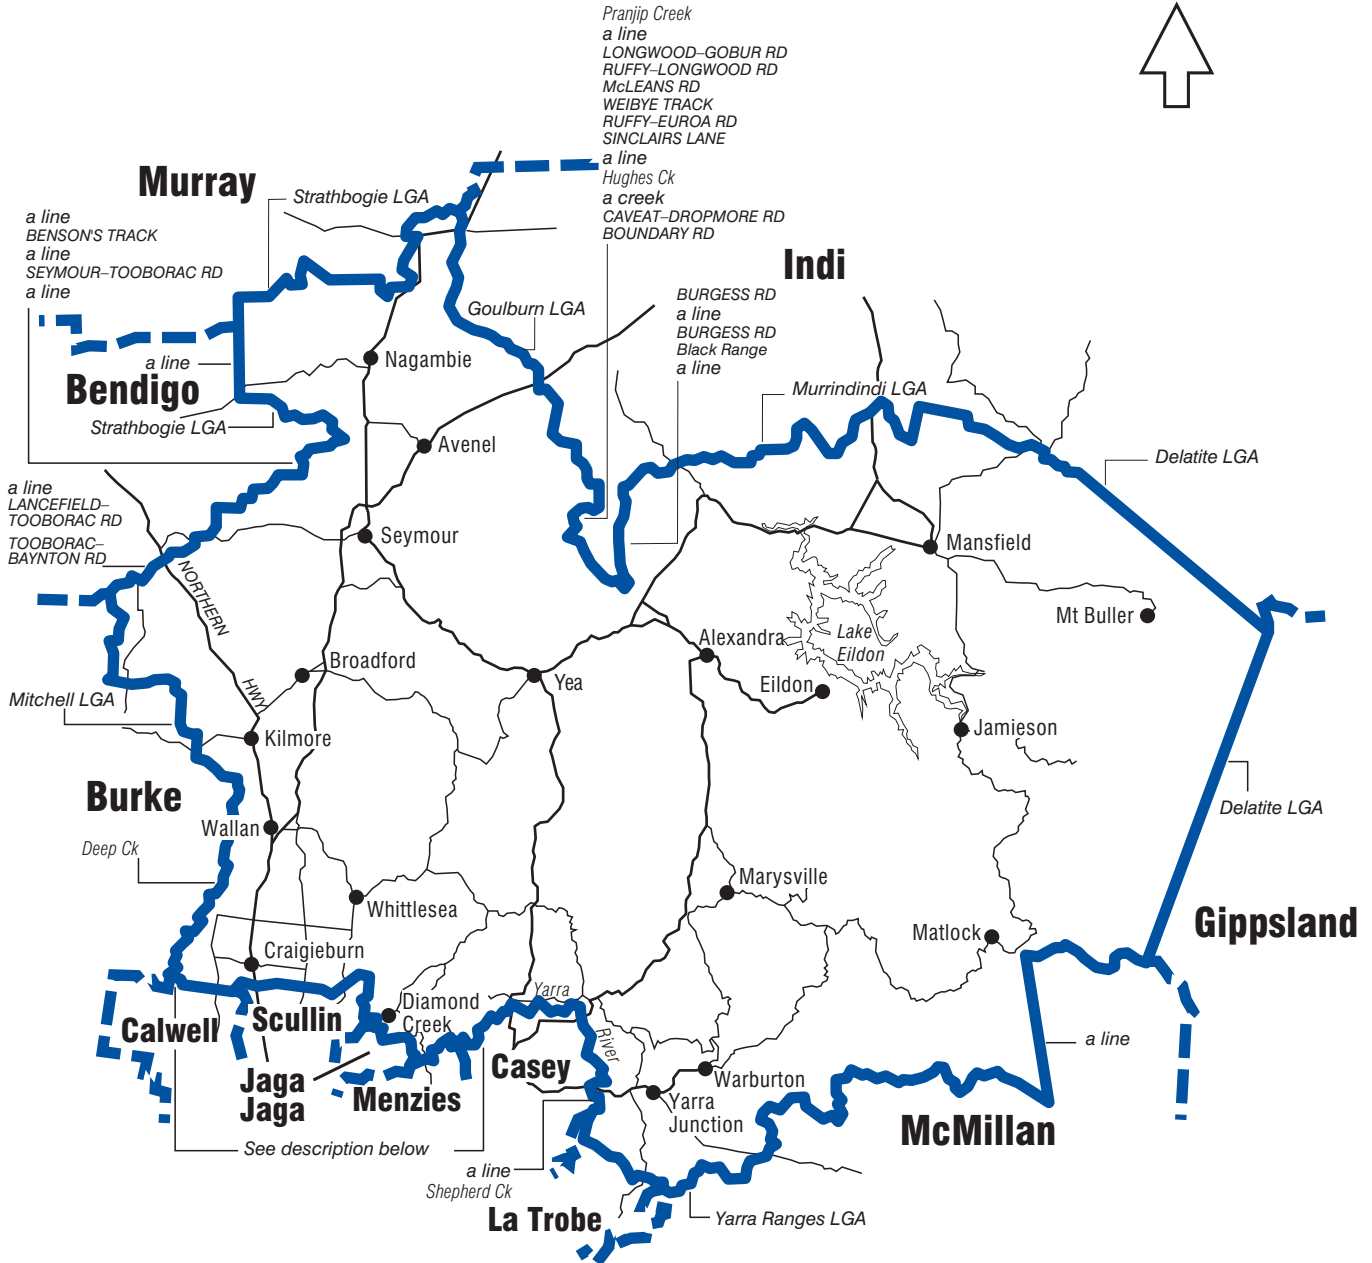

COMMONWEALTH ELECTORAL DIVISION OF

McEWEN

Description: Deep Ck, Wildwood Rd, Somerton Rd, Power Transmission Line, Plenty River, Whittlesea LGA, Yan Yean Rd, Sutherland Rd, Main St, Ryans Rd, Allendale Rd, Diamond Ck, Wattleree Rd, Main Rd, Mt Pleasant Rd, Research-Warrandyte Rd, Stony Ck, Yarra River

Note: Federal Redistribution finalised in 1994.
Local Government Area descriptions are January 2001.

1995

Australian Electoral Commission

AEC

Divisional boundary

Approximate scale

Adjoining Divisional boundary

Division area

14328 sq km

NL 10568

MAP PRODUCED BY
SINCLAIR KNIGHT MERZ
SPATIAL DIVISION