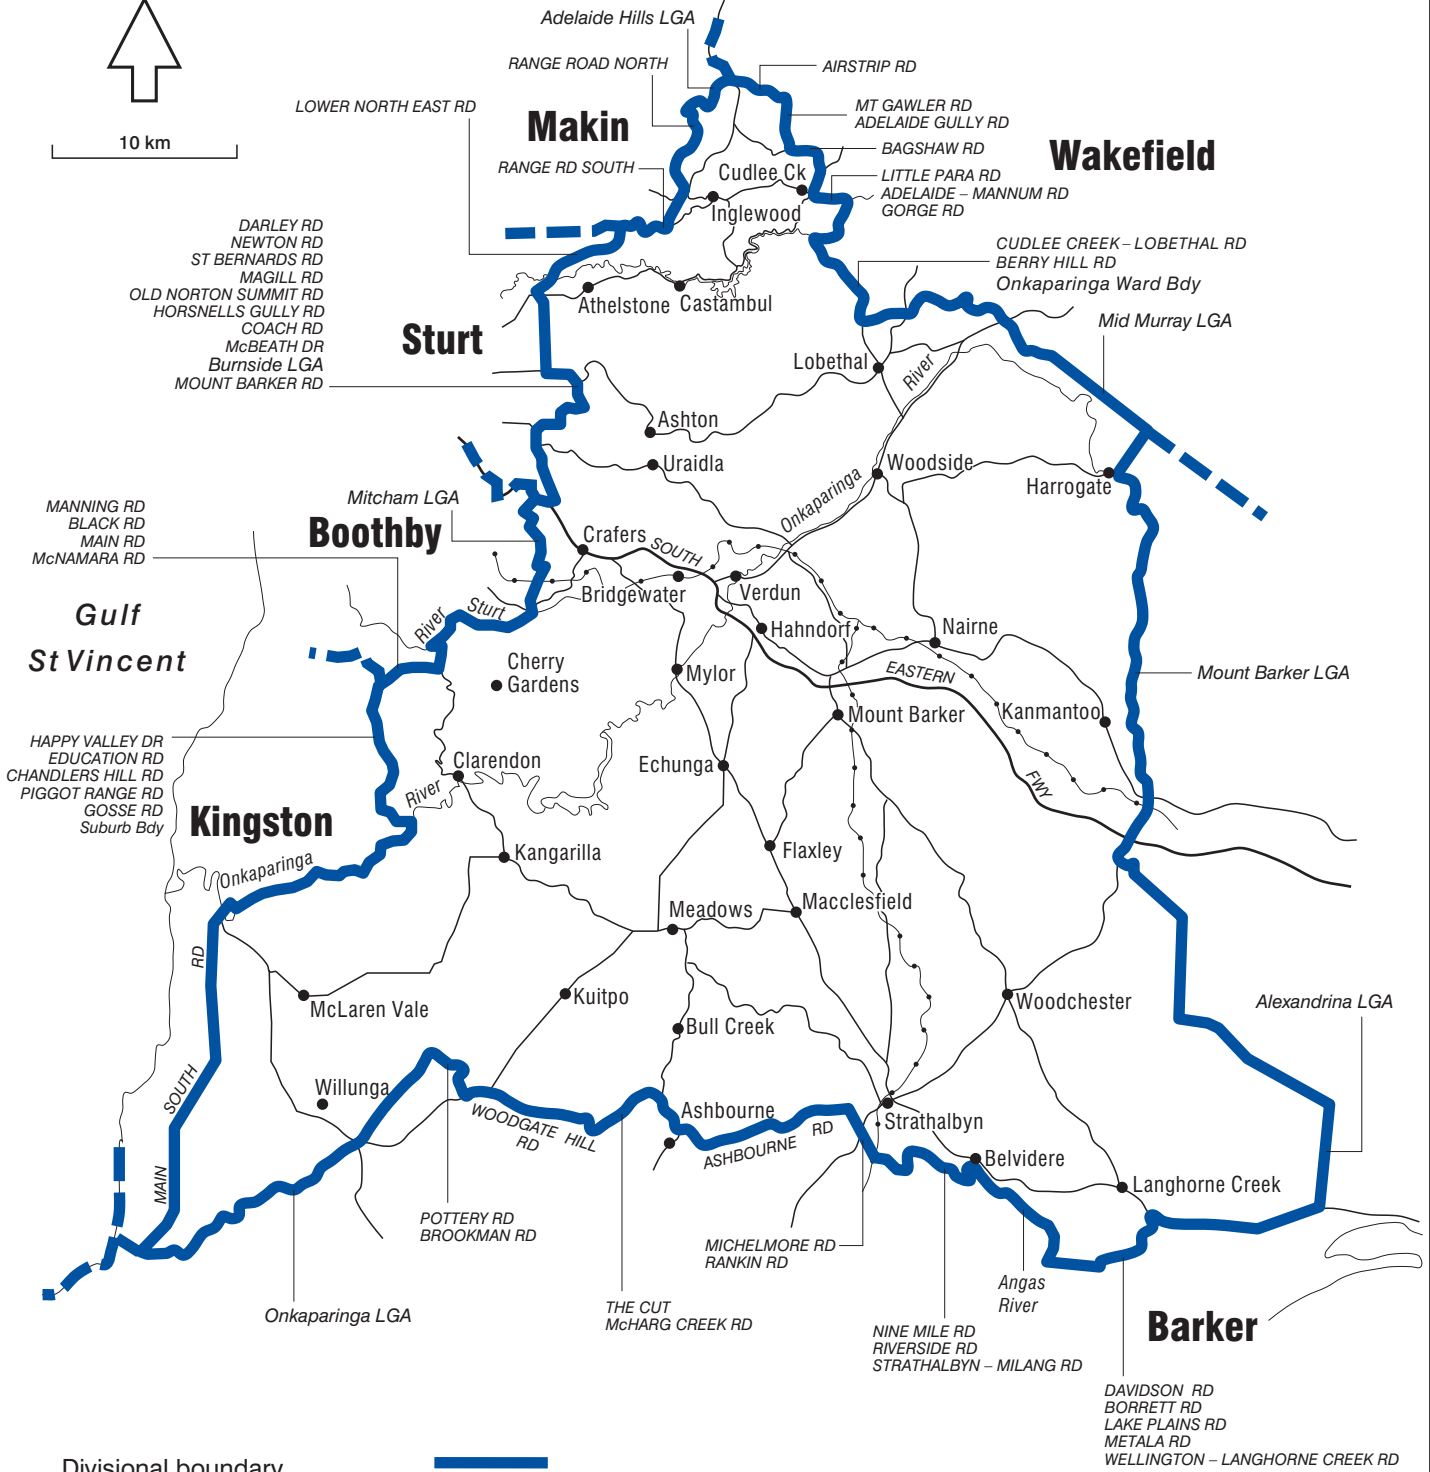

# COMMONWEALTH ELECTORAL DIVISION OF **MAYO**

10 km

- Divisional boundary
- Adjoining divisional boundary
- Division area 2035 sq km

## 1999

Australian Electoral Commission **AEC**